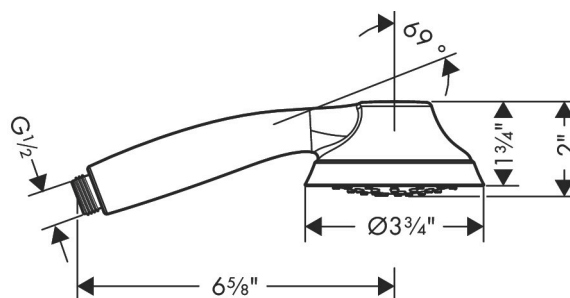

Brand	hansgrohe
Art. Name	Joleena Hand shower 95 1jet 2.5 GPM
Art. Nr.	04934000
Surface	chrome
Pos.	1

Product Picture

Drawing

Technology

Features

- Spray modes: Full
- 42 no-clog spray channels
- Flow: 2.5 GPM (9.5 L/Min)