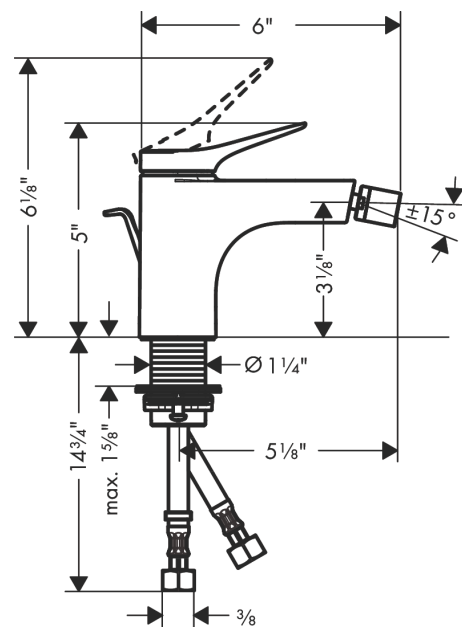

**Vivenis**

**Single-Hole Bidet Faucet**

Finishes : **brushed nickel**

Part no. : **75200821**

**Description**

**Features**

- Consists of: Single-lever bidet faucet, Pop-up assembly
- Ball-pivot joint
- Spray modes: Laminar spray
- Flow: 2.22 GPM
- Ceramic cartridge
- Includes pop-up drain
- Material waste set: Metal

**Vivenis**  
**Single-Hole Bidet Faucet**  
 Finishes : **brushed nickel**

Part no. : **75200821**

**Exploded drawing**

Year of production: >11/21

**Vivenis****Single-Hole Bidet Faucet**Finishes : **brushed nickel**Part no. : **75200821****Spare parts list**

Year of production: &gt;11/21

Pos.	Description	Part no.	Price	PU
1	handle	94277820	-	1
2	screw cover	93735460	-	1
3	escutcheon	94027820	-	1
4	nut	93995000	-	1
5	O-ring 35x1,5	92114000	-	1
6	cartridge, assy	93897000	-	1
7	seal	95008000	-	1
8	O-ring 35x2	92604000	-	1
9	adapter for cartridge	98750000	-	1
10	O-Ring 30x2	98186000	-	1
11	ball joint	97362820	-	1
13	connection hose 23½" M8x0,75 3/8"	96556001	-	1
14	flat seal	98749000	-	1
15	fixing set (Ø 32)	13961000	-	1
16	lever collar	97548000	-	1
17	pull rod	96657820	-	1
a	lever arm 340mm (ball-Ø12mm)	96324000	-	1
b	pop up waste	88509820	-	1