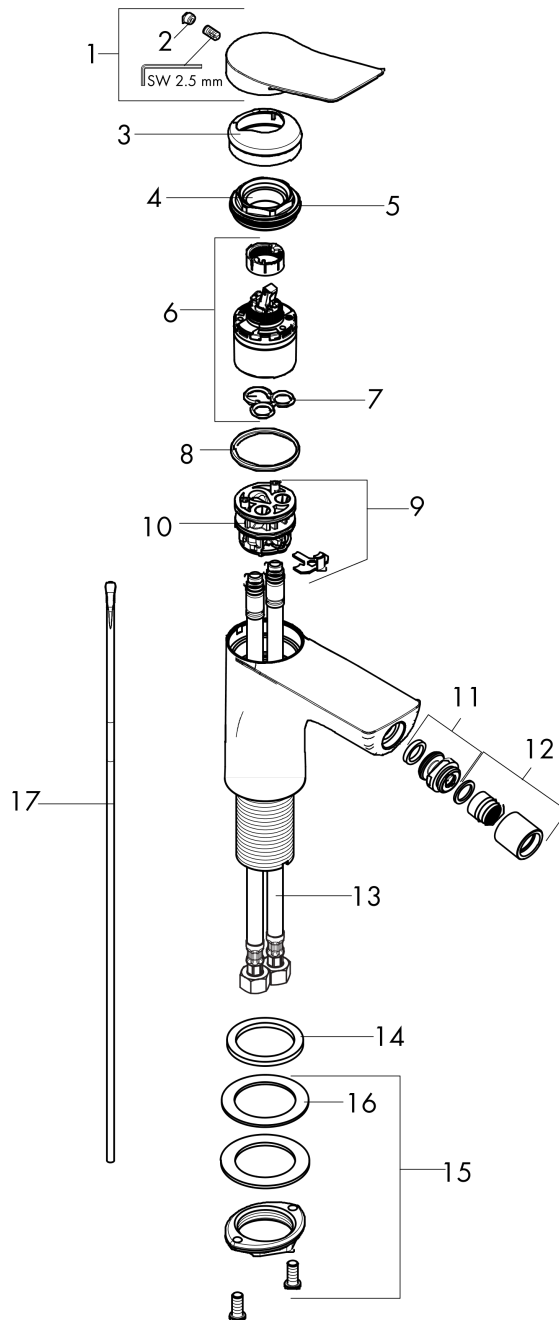

**Vivenis**

**Single-Hole Bidet Faucet**

Finishes : **brushed nickel**

Part no. : **75200821**

**Description**

**Features**

- Consists of: Single-lever bidet faucet, Pop-up assembly
- Ball-pivot joint
- Spray modes: Laminar spray
- Flow: 2.22 GPM
- Ceramic cartridge
- Includes pop-up drain
- Material waste set: Metal

**Vivenis**  
**Single-Hole Bidet Faucet**  
 Finishes : **brushed nickel**

Part no. : **75200821**

**Exploded drawing**

Year of production: >11/21

**Vivenis****Single-Hole Bidet Faucet**Finishes : **brushed nickel**Part no. : **75200821****Spare parts list**

Year of production: &gt;11/21

Pos.	Description	Part no.	Price	PU
1	handle	94277820	-	1
2	screw cover	93735460	-	1
3	escutcheon	94027820	-	1
4	nut	93995000	-	1
5	O-ring 35x1,5	92114000	-	1
6	cartridge, assy	93897000	-	1
7	seal	95008000	-	1
8	O-ring 35x2	92604000	-	1
9	adapter for cartridge	98750000	-	1
10	O-Ring 30x2	98186000	-	1
11	ball joint	97362820	-	1
13	connection hose 23½" M8x0,75 3/8"	96556001	-	1
14	flat seal	98749000	-	1
15	fixing set (Ø 32)	13961000	-	1
16	lever collar	97548000	-	1
17	pull rod	96657820	-	1
a	lever arm 340mm (ball-Ø12mm)	96324000	-	1
b	pop up waste	88509820	-	1