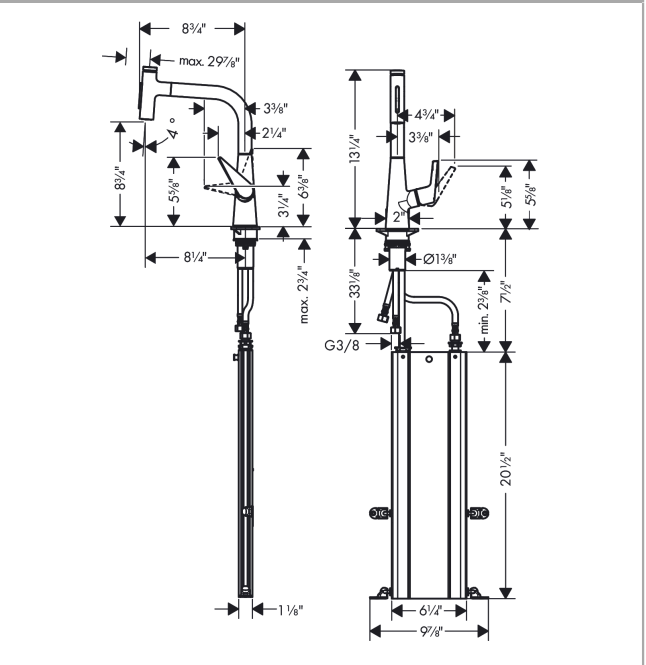

Talis Select S
Prep Kitchen Faucet, 2-Spray Pull-Out with sBox, 1.75 GPM
 Finishes : **chrome** Part no. : **73868001**

Description

Features

- Swivel range 110° / 150°
- Laminar spray, needle spray
- Toggle spray diverter
- Select button provides convenient start/stop of the water flow at the sprayhead
- MagFit magnetic sprayhead docking
- Single-hole installation
- Flow: 1.75 GPM (6.6 L/Min)
- Ceramic cartridge
- 3/8" hoses
- Integrated double backflow prevention

Item details

List Price \$ 646.00

Technology

Compliance

Product image

Scale drawing

Talis Select S
Prep Kitchen Faucet, 2-Spray Pull-Out with sBox, 1.75 GPM
 Finishes : **chrome** Part no. : **73868001**

Exploded drawing

Year of production: >07/19

Talis Select S
Prep Kitchen Faucet, 2-Spray Pull-Out with sBox, 1.75 GPM
 Finishes : **chrome** Part no. : **73868001**

Spare parts list

Year of production: >07/19

Pos.	Description	Part no.	Price	PU
1	spout cpl.	93175000	-	1
2	O-ring 8x2	98112000	-	1
3	non return valve DW 10	96456000	-	1
4	set of lever collars	98365000	-	1
5	O-ring 21x2,5	98211000	-	1
6	handspray	93412001	-	1
7	cover	92566000	-	1
8	O-Ring 14x1,5	98201000	-	1
9	nut	92567000	-	1
10	shut off unit	98463000	-	1
11	spray former	93342000	-	1
12	service tool	95910000	-	1
13	handle	93148000	-	1
14	flange	98863000	-	1
15	nut	98864000	-	1
16	O-ring 23x2	98398000	-	1
17	O-ring 27x1,5	92527000	-	1
18	O-ring 25x1,5	98146000	-	1
19	cartridge, assy	97685000	-	1
20	seal	98865000	-	1
21	support	97523000	-	1
22	lever collar	97548000	-	1
23	fixing set (Ø 34)	95049000	-	1
24	connection hose 900 mm M8x0,75 G3/8	95372000	-	1
25	O-ring 7x1,5	98422000	-	1
26	filter packing	95291000	-	1
27	connection hose 450 mm M10x1 G3/8	96507000	-	1
28	O-ring 8x1,75	97827000	-	1
29	sealing set	95581000	-	1
30	squeezing connection	96099000	-	1
a	extension set	43333000	-	1
b	adapter for connection hose	88802000	-	1