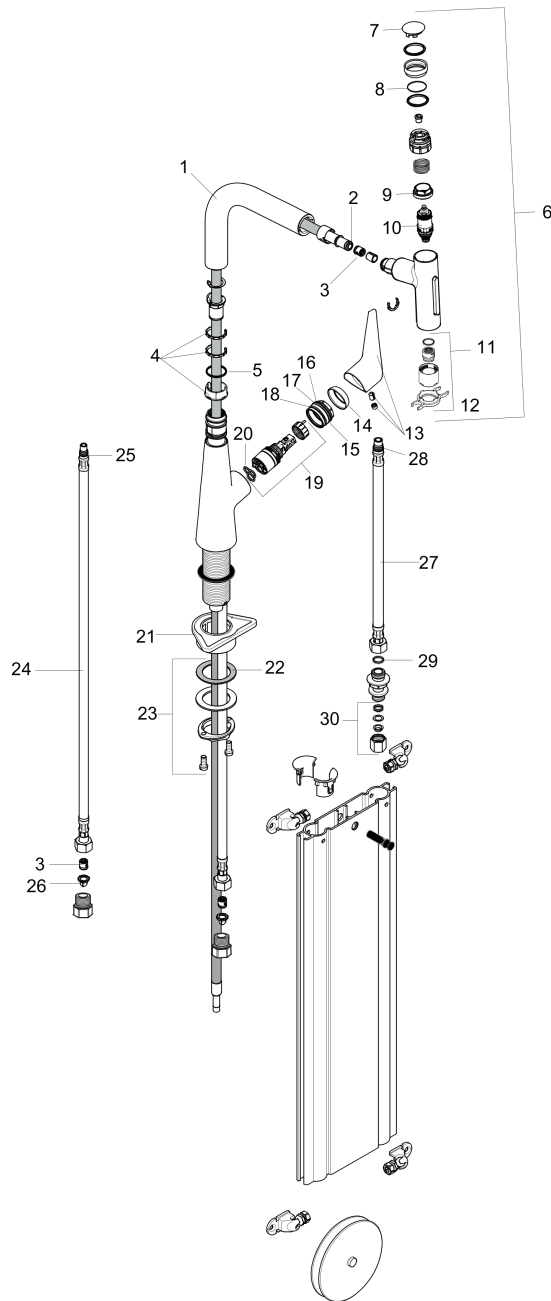

Talis Select S
Prep Kitchen Faucet, 2-Spray Pull-Out with sBox, 1.75 GPM
 Finishes : **chrome** Part no. : **73868001**

Description

Features

- Swivel range 110° / 150°
- Laminar spray, needle spray
- Toggle spray diverter
- Select button provides convenient start/stop of the water flow at the sprayhead
- MagFit magnetic sprayhead docking
- Single-hole installation
- Flow: 1.75 GPM (6.6 L/Min)
- Ceramic cartridge
- 3/8" hoses
- Integrated double backflow prevention

Item details

List Price \$ 646.00

Technology

Compliance

Product image

Scale drawing

Talis Select S
Prep Kitchen Faucet, 2-Spray Pull-Out with sBox, 1.75 GPM
 Finishes : **chrome** Part no. : **73868001**

Exploded drawing

Year of production: >07/19

Talis Select S
Prep Kitchen Faucet, 2-Spray Pull-Out with sBox, 1.75 GPM
 Finishes : **chrome** Part no. : **73868001**

Spare parts list

Year of production: >07/19

Pos.	Description	Part no.	Price	PU
1	spout cpl.	93175000	-	1
2	O-ring 8x2	98112000	-	1
3	non return valve DW 10	96456000	-	1
4	set of lever collars	98365000	-	1
5	O-ring 21x2,5	98211000	-	1
6	handspray	93412001	-	1
7	cover	92566000	-	1
8	O-Ring 14x1,5	98201000	-	1
9	nut	92567000	-	1
10	shut off unit	98463000	-	1
11	spray former	93342000	-	1
12	service tool	95910000	-	1
13	handle	93148000	-	1
14	flange	98863000	-	1
15	nut	98864000	-	1
16	O-ring 23x2	98398000	-	1
17	O-ring 27x1,5	92527000	-	1
18	O-ring 25x1,5	98146000	-	1
19	cartridge, assy	97685000	-	1
20	seal	98865000	-	1
21	support	97523000	-	1
22	lever collar	97548000	-	1
23	fixing set (Ø 34)	95049000	-	1
24	connection hose 900 mm M8x0,75 G3/8	95372000	-	1
25	O-ring 7x1,5	98422000	-	1
26	filter packing	95291000	-	1
27	connection hose 450 mm M10x1 G3/8	96507000	-	1
28	O-ring 8x1,75	97827000	-	1
29	sealing set	95581000	-	1
30	squeezing connection	96099000	-	1
a	extension set	43333000	-	1
b	adapter for connection hose	88802000	-	1