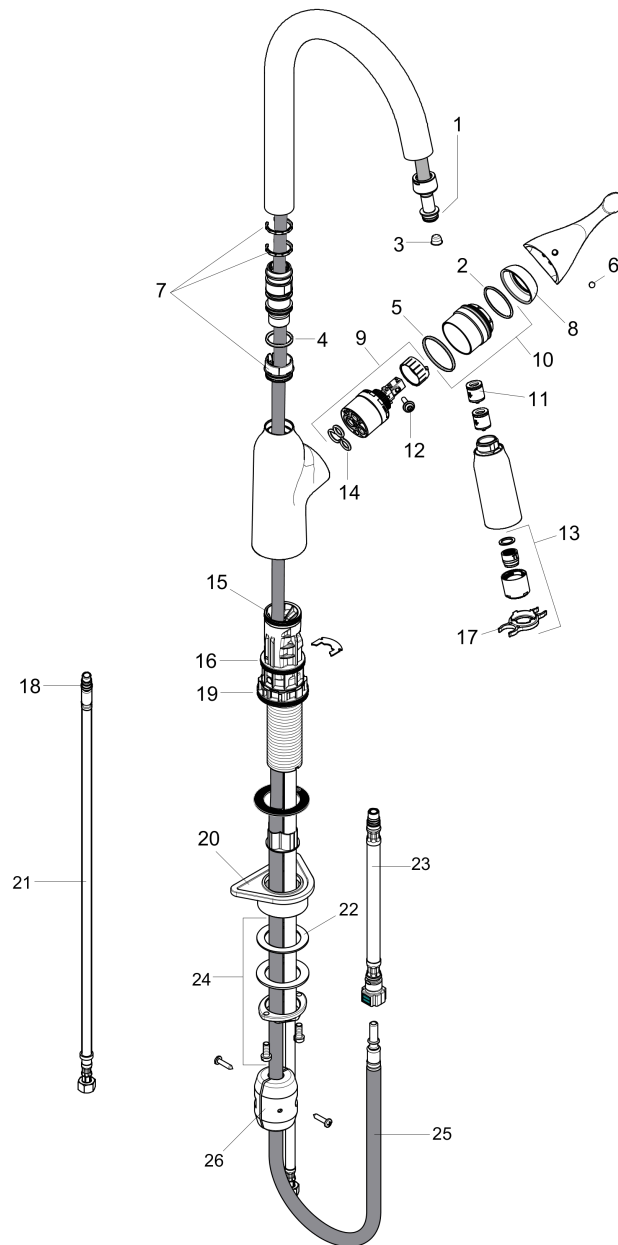

Allegro N
HighArc Kitchen Faucet, 2-Spray Pull-Down, 1.75 GPM
 Finishes : **chrome** Part no. : **71843001**

Description

Features

- Swivel range 360°
- Laminar spray, needle spray
- Toggle spray diverter
- MagFit magnetic sprayhead docking
- Single-hole installation
- Flow: 1.75 GPM (6.6 L/Min)
- Ceramic cartridge
- 3/8" hoses
- Integrated double backflow prevention

Item details

List Price \$ 500.00

Technology

Compliance

Product image

Scale drawing

Allegro N
HighArc Kitchen Faucet, 2-Spray Pull-Down, 1.75 GPM
 Finishes : **chrome** Part no. : **71843001**

Exploded drawing

Year of production: >04/19

Allegro N
HighArc Kitchen Faucet, 2-Spray Pull-Down, 1.75 GPM
 Finishes : **chrome** Part no. : **71843001**

Spare parts list

Year of production: >04/19

Pos.	Description	Part no.	Price	PU
1	O-ring 11x2	98127000	-	1
2	O-Ring 32x2	98193000	-	1
3	filter	97735000	-	1
4	O-ring 21x2,5	98211000	-	1
5	O-ring 36x2	98156000	-	1
6	screw cover	96338000	-	1
7	set of lever collars	98365000	-	1
8	flange	97406000	-	1
9	cartridge, assy	92730000	-	1
10	nut	93346000	-	1
11	non return valve	93218000	-	1
12	locking screw for handle	95140000	-	1
13	spray former	93342000	-	1
14	seal	95008000	-	1
15	O-ring 30x1,5	98433000	-	1
16	O-ring 38x2	98396000	-	1
17	service tool	95910000	-	1
18	O-ring 6,6x1,6	93019000	-	1
19	O-ring 44x2,5	98162000	-	1
20	support	97523000	-	1
21	connection hose 35½" M8x0,75 3/8"	96316001	-	1
22	lever collar	97548000	-	1
23	connection hose 600 mm M10x1	95561000	-	1
24	fixing set (special)	93253000	-	1
25	hose 1,50 m	95507000	-	1
26	weight	92500000	-	1
a	handspray	93343001	-	1
b	handle	93496000	-	1