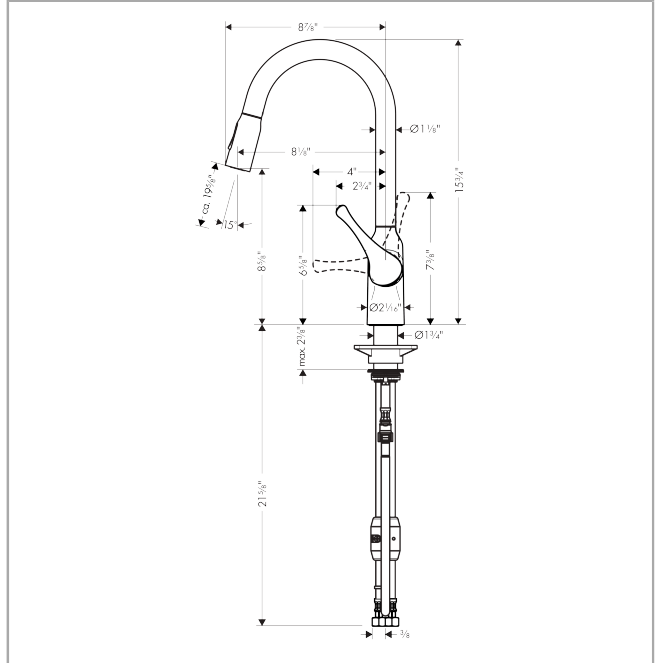

Allegro N
HighArc Kitchen Faucet, 2-Spray Pull-Down, 1.75 GPM
 Finishes : **chrome** Part no. : **71843001**

Description

Features

- Swivel range 360°
- Laminar spray, needle spray
- Toggle spray diverter
- MagFit magnetic sprayhead docking
- Single-hole installation
- Flow: 1.75 GPM (6.6 L/Min)
- Ceramic cartridge
- 3/8" hoses
- Integrated double backflow prevention

Item details

List Price \$ 500.00

Technology

Compliance

Product image

Scale drawing

Allegro N
HighArc Kitchen Faucet, 2-Spray Pull-Down, 1.75 GPM
 Finishes : **chrome** Part no. : **71843001**

Exploded drawing

Year of production: >04/19

Allegro N
HighArc Kitchen Faucet, 2-Spray Pull-Down, 1.75 GPM
 Finishes : **chrome** Part no. : **71843001**

Spare parts list

Year of production: >04/19

Pos.	Description	Part no.	Price	PU
1	O-ring 11x2	98127000	-	1
2	O-Ring 32x2	98193000	-	1
3	filter	97735000	-	1
4	O-ring 21x2,5	98211000	-	1
5	O-ring 36x2	98156000	-	1
6	screw cover	96338000	-	1
7	set of lever collars	98365000	-	1
8	flange	97406000	-	1
9	cartridge, assy	92730000	-	1
10	nut	93346000	-	1
11	non return valve	93218000	-	1
12	locking screw for handle	95140000	-	1
13	spray former	93342000	-	1
14	seal	95008000	-	1
15	O-ring 30x1,5	98433000	-	1
16	O-ring 38x2	98396000	-	1
17	service tool	95910000	-	1
18	O-ring 6,6x1,6	93019000	-	1
19	O-ring 44x2,5	98162000	-	1
20	support	97523000	-	1
21	connection hose 35½" M8x0,75 3/8"	96316001	-	1
22	lever collar	97548000	-	1
23	connection hose 600 mm M10x1	95561000	-	1
24	fixing set (special)	93253000	-	1
25	hose 1,50 m	95507000	-	1
26	weight	92500000	-	1
a	handspray	93343001	-	1
b	handle	93496000	-	1