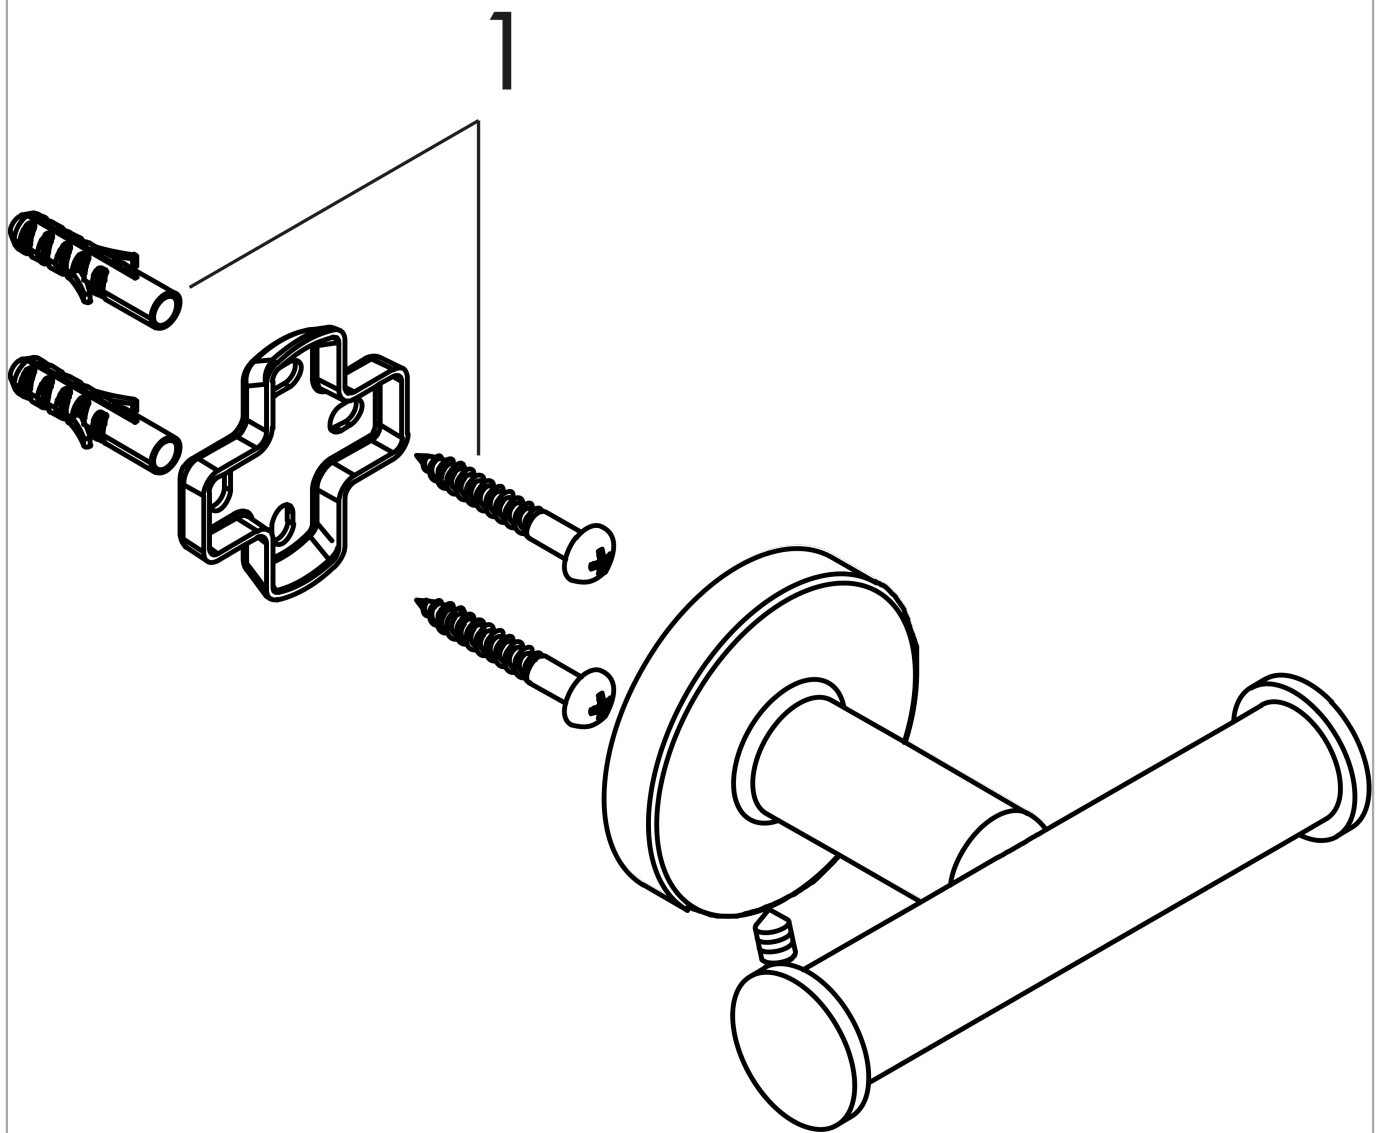

**Logis Universal  
Dual Towel Hook**

Finishes : **chrome** Part no. : **41725000**

**Description**

**Features**

- Brass
- Wall-mounted
- Metal holder

**Item details**

List Price \$ 28.00

**Product image**

**Scale drawing**

Logis Universal  
Dual Towel Hook  
Finishes : **chrome**

Part no. : **41725000**

Exploded drawing

Year of production: >04/18

**Logis Universal  
Dual Towel Hook**

Finishes : **chrome**    Part no. : **41725000**

**Spare parts list**

Year of production: >**04/18**

<b>Pos.</b>	<b>Description</b>	<b>Part no.</b>	<b>Price</b>	<b>PU</b>
1	mounting set	40915000	-	1