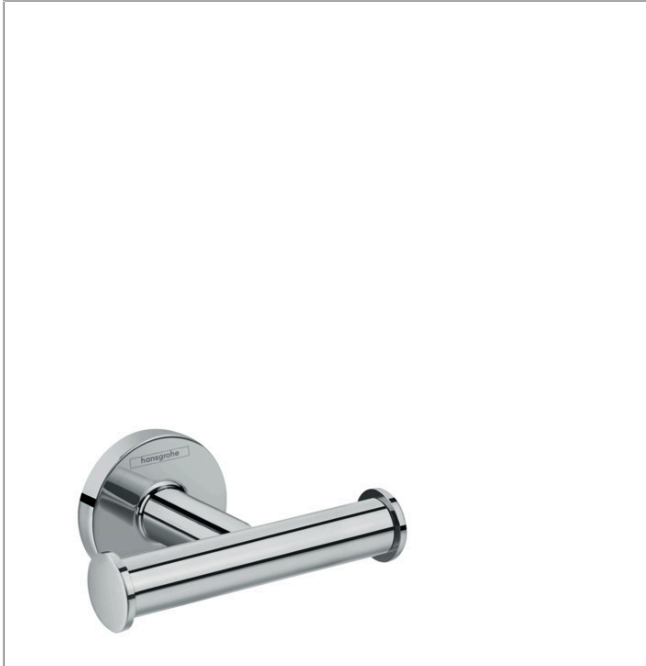

**Logis Universal  
Dual Towel Hook**

Finishes : **chrome** Part no. : **41725000**

**Description**

**Features**

- Brass
- Wall-mounted
- Metal holder

**Item details**

List Price \$ 28.00

**Product image**

**Scale drawing**

Logis Universal  
Dual Towel Hook  
Finishes : **chrome**

Part no. : **41725000**

Exploded drawing

Year of production: >04/18

**Logis Universal  
Dual Towel Hook**

Finishes : **chrome**    Part no. : **41725000**