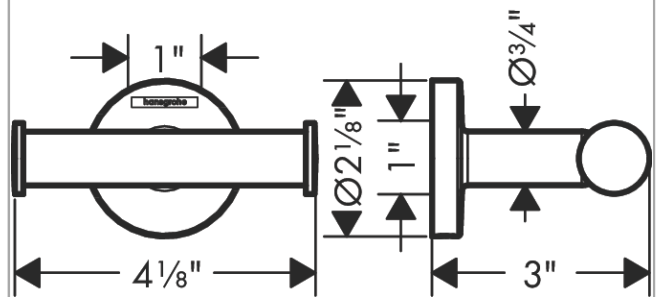

**Logis Universal  
Dual Towel Hook**

Finishes : **chrome** Part no. : **41725000**

**Description**

**Features**

- Brass
- Wall-mounted
- Metal holder

**Item details**

List Price \$ 28.00

**Product image**

**Scale drawing**

Logis Universal  
Dual Towel Hook  
Finishes : **chrome**

Part no. : **41725000**

Exploded drawing

Year of production: >04/18

**Logis Universal  
Dual Towel Hook**

Finishes : **chrome**    Part no. : **41725000**