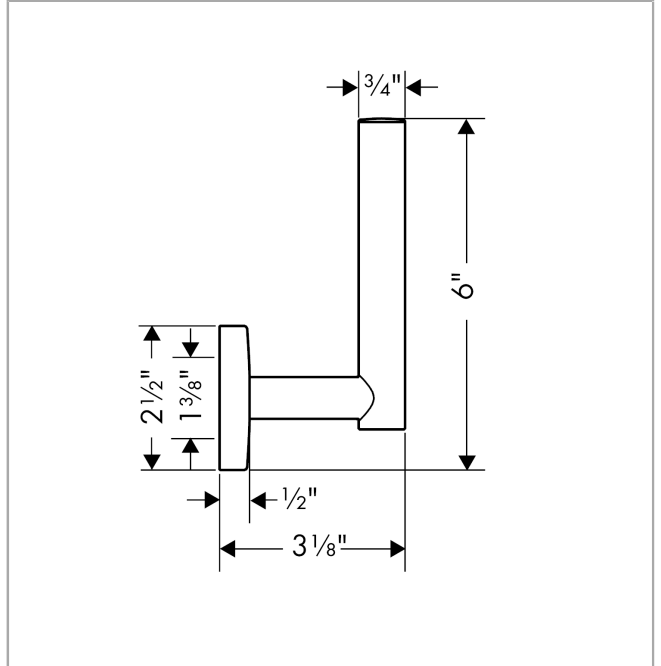

Logis

Spare Roll Holder

Finishes : **brushed nickel** Part no. : **40517820**

Description

Features

- Brass
- Wall-mounted
- Holds spare roll

Item details

List Price \$ 119.00

Product image

Scale drawing

Logis

Spare Roll Holder

Finishes : brushed nickel

Part no. : 40517820

Exploded drawing

Year of production: >11/08

Logis

Spare Roll Holder

Finishes : **brushed nickel** Part no. : **40517820**

Spare parts list

Year of production: >11/08

Pos.	Description	Part no.	Price	PU
1	escutcheon	98538820	-	1
2	support element	98539000	-	1
3	hollow set screw M4x4	98540000	-	1
4	mounting set	96179000	-	1