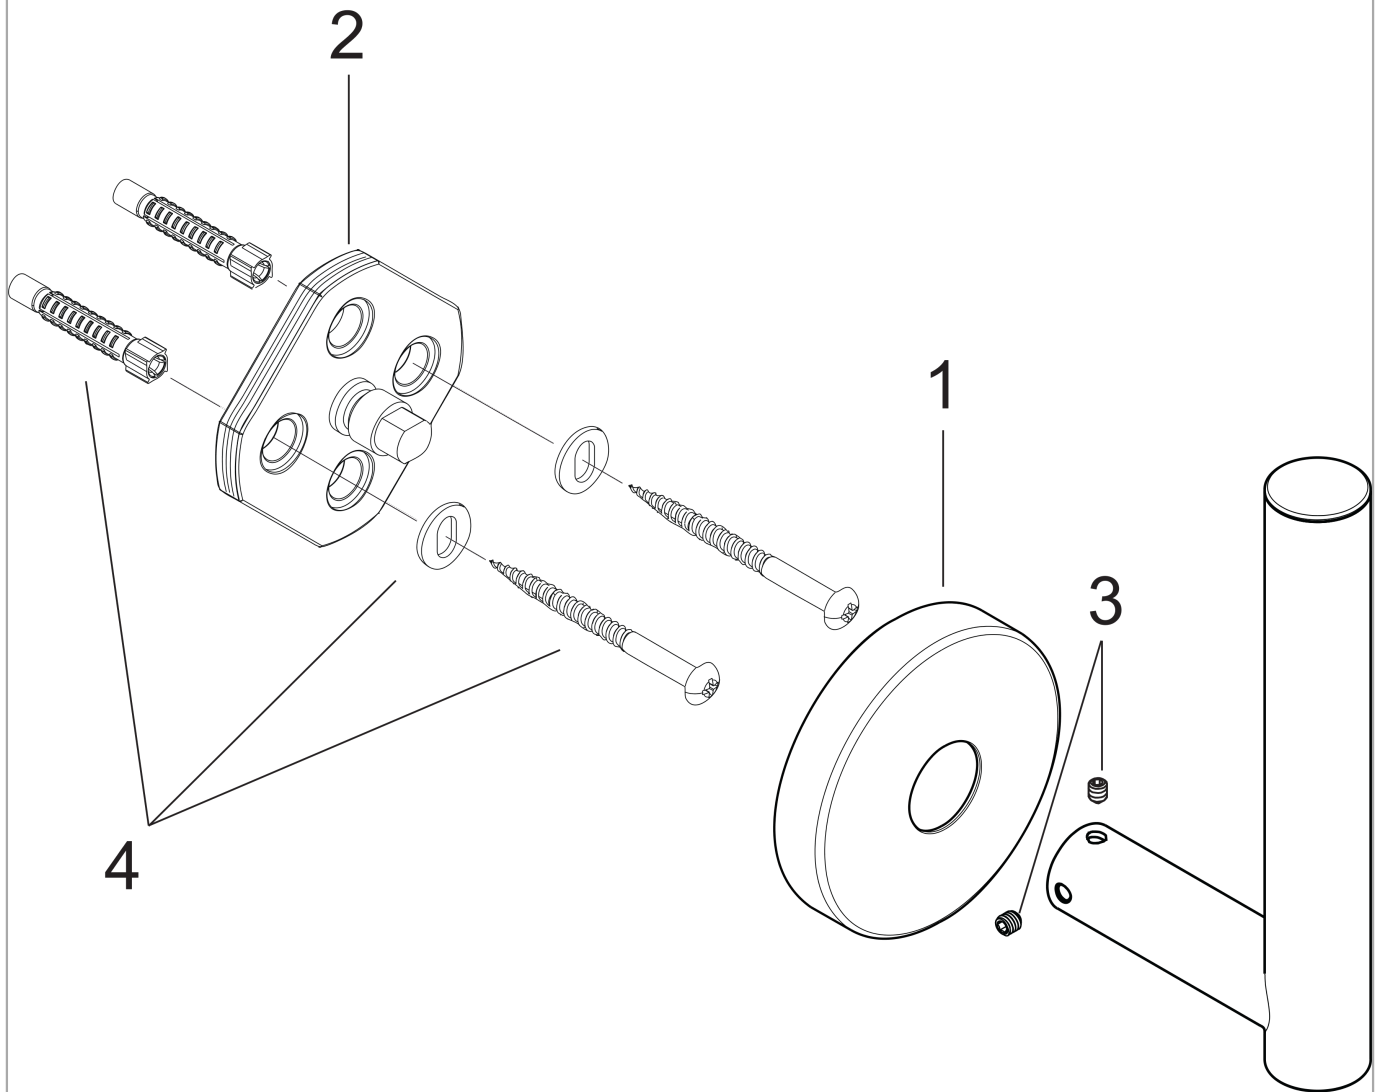

Logis

Spare Roll Holder

Finishes : **brushed nickel** Part no. : **40517820**

Description

Features

- Brass
- Wall-mounted
- Holds spare roll

Item details

List Price \$ 119.00

Product image

Scale drawing

Logis

Spare Roll Holder

Finishes : brushed nickel

Part no. : 40517820

Exploded drawing

Year of production: >11/08

Logis

Spare Roll Holder

Finishes : **brushed nickel** Part no. : **40517820**

Spare parts list

Year of production: >11/08

Pos.	Description	Part no.	Price	PU
1	escutcheon	98538820	-	1
2	support element	98539000	-	1
3	hollow set screw M4x4	98540000	-	1
4	mounting set	96179000	-	1