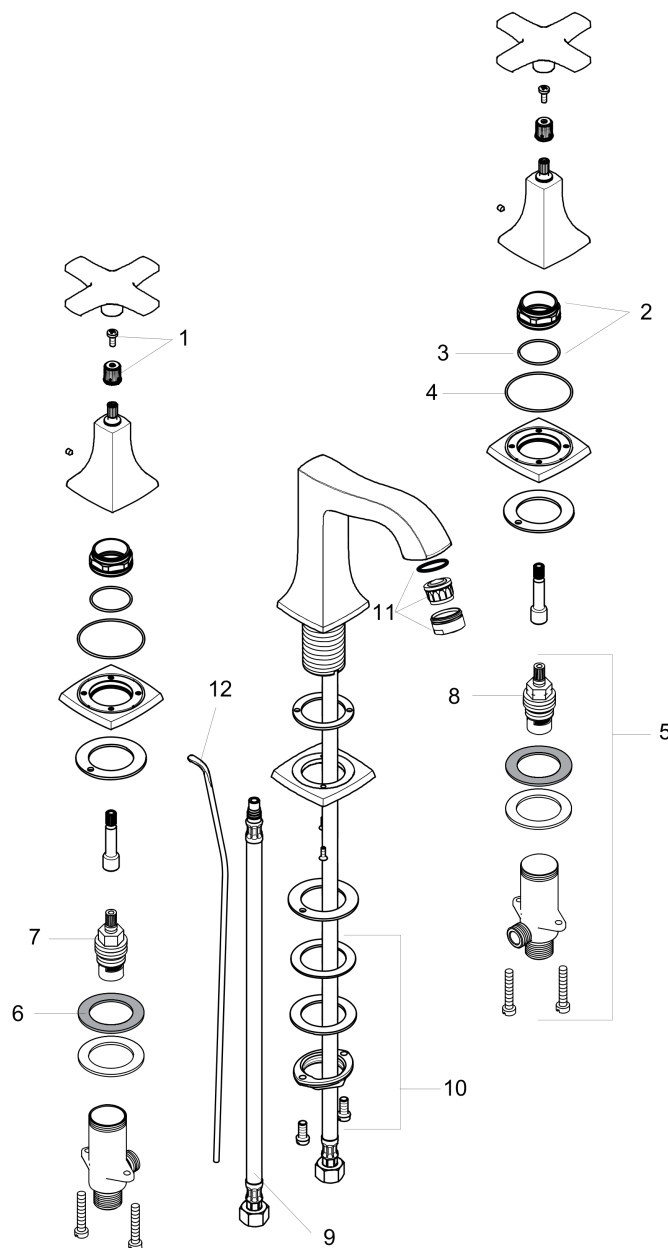

Metropol Classic
Widespread Faucet 110 with Cross Handles and Pop-Up Drain, 1.2 GPM
 Finishes : **chrome** Part no. : **31306001**

Description

Features

- Aerated spray
- Flow: 1.2 GPM (4.5 L/Min)
- 90° ceramic valves
- Includes pop-up drain

Item details

List Price \$ 638.00

Technology

Compliance

Metropol Classic
Widespread Faucet 110 with Cross Handles and Pop-Up Drain, 1.2 GPM
 Finishes : **chrome** Part no. : **31306001**

Exploded drawing

Year of production: >01/18

Metropol Classic

Widespread Faucet 110 with Cross Handles and Pop-Up Drain, 1.2 GPM

Finishes : **chrome** Part no. : **31306001**

Spare parts list

Year of production: >01/18

Pos.	Description	Part no.	Price	PU
1	handle fixing set	98932000	-	1
2	nut	92825000	-	1
3	O-ring 29x1,5	92738000	-	1
4	O-ring 48x1,5	92159000	-	1
5	stop valve cpl.	97357001	-	1
6	lever collar	97548000	-	1
7	shut off unit right closing	94009000	-	1
8	shut off unit left closing	94008000	-	1
9	connection hose 18½" M8x0,75 3/8"	96321001	-	1
10	fixing set (Ø 32)	13961000	-	1
11	aerator M24x1 (4,5 l/min)	92877000	-	1
12	pull rod	96657000	-	1
a	handle for hot water	92826000	-	1
b	handle for cold water	92827000	-	1
c	escutcheon for handle	92824000	-	1
d	escutcheon	92823000	-	1
e	escutcheon for spout	92814000	-	1
f	spout cpl.	95394000	-	1
g	pop up waste	88509000	-	1