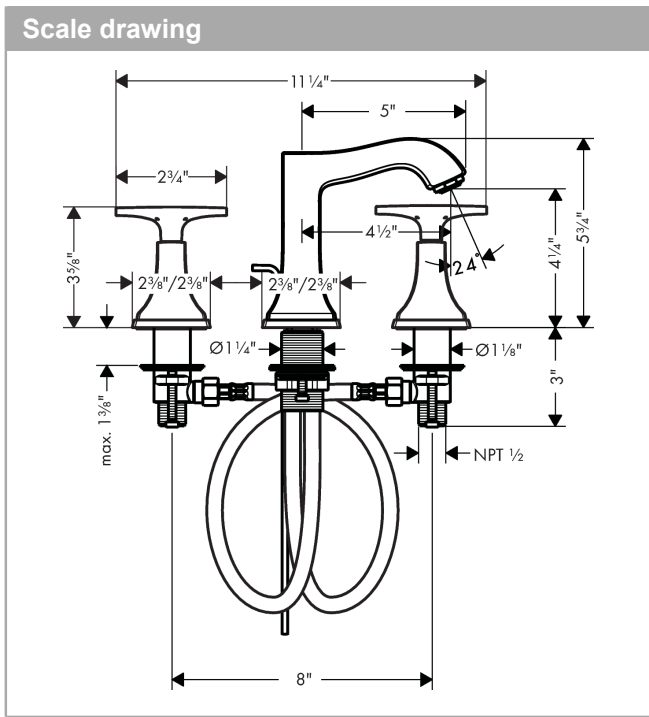

Metropol Classic
Widespread Faucet 110 with Cross Handles and Pop-Up Drain, 1.2 GPM
 Finishes : **chrome** Part no. : **31306001**

Description

Features

- Aerated spray
- Flow: 1.2 GPM (4.5 L/Min)
- 90° ceramic valves
- Includes pop-up drain

Item details

List Price \$ 638.00

Technology

Compliance

Metropol Classic
Widespread Faucet 110 with Cross Handles and Pop-Up Drain, 1.2 GPM
 Finishes : **chrome** Part no. : **31306001**

Exploded drawing

Year of production: >01/18

Metropol Classic

Widespread Faucet 110 with Cross Handles and Pop-Up Drain, 1.2 GPM

Finishes : **chrome** Part no. : **31306001**

Spare parts list

Year of production: >01/18

Pos.	Description	Part no.	Price	PU
1	handle fixing set	98932000	-	1
2	nut	92825000	-	1
3	O-ring 29x1,5	92738000	-	1
4	O-ring 48x1,5	92159000	-	1
5	stop valve cpl.	97357001	-	1
6	lever collar	97548000	-	1
7	shut off unit right closing	94009000	-	1
8	shut off unit left closing	94008000	-	1
9	connection hose 18½" M8x0,75 3/8"	96321001	-	1
10	fixing set (Ø 32)	13961000	-	1
11	aerator M24x1 (4,5 l/min)	92877000	-	1
12	pull rod	96657000	-	1
a	handle for hot water	92826000	-	1
b	handle for cold water	92827000	-	1
c	escutcheon for handle	92824000	-	1
d	escutcheon	92823000	-	1
e	escutcheon for spout	92814000	-	1
f	spout cpl.	95394000	-	1
g	pop up waste	88509000	-	1