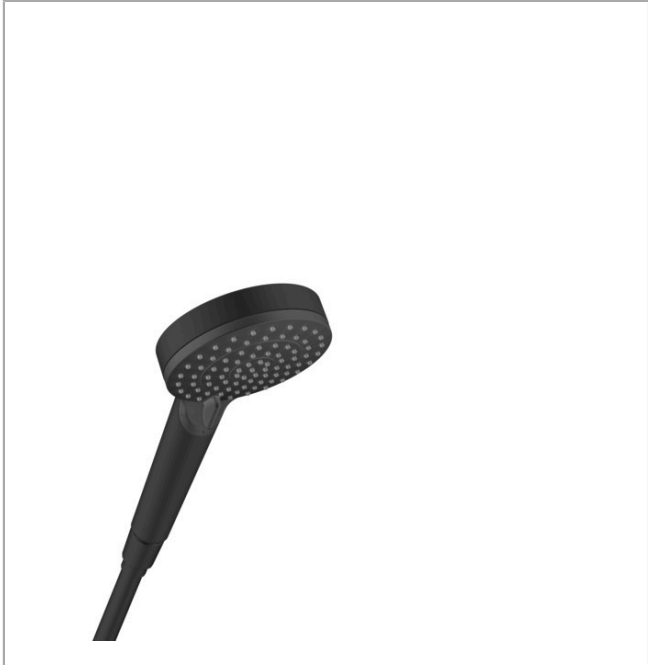

Vernis Blend

Hand shower Vario 1.75 GPM

Finishes : **matte black** Part no. : **26340671**

Description

Features

- Spray modes: Rain, IntenseRain
- 80 no-clog spray channels
- Continuous spray mode adjustment
- easy cleanable plastic spray disc
- Flow: 1.75 GPM (6.6 L/Min)

Item details

List Price $ 50.00

Technology

Compliance

Product image