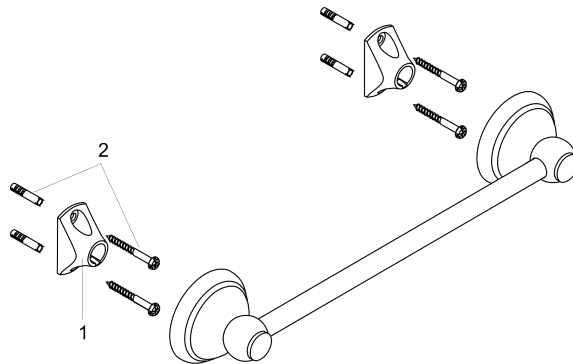

**C Accessories**

**Towel Bar, 24"**

Finishes : **brushed nickel** Part no. : **06098820**

**Description**

**Features**

- Brass
- Wall-mounted
- Metal holder

**Item details**

List Price \$ 323.00

**Product image**

**Scale drawing**

**C Accessories**

**Towel Bar, 24"**

Finishes : **brushed nickel** Part no. : **06098820**

**Exploded drawing**

Year of production: >05/04

**C Accessories**

**Towel Bar, 24"**

Finishes : **brushed nickel**    Part no. : **06098820**

**Spare parts list**

Year of production: >**05/04**

<b>Pos.</b>	<b>Description</b>	<b>Part no.</b>	<b>Price</b>	<b>PU</b>
1	support element	96341000	-	1
2	mounting set	40915000	-	1