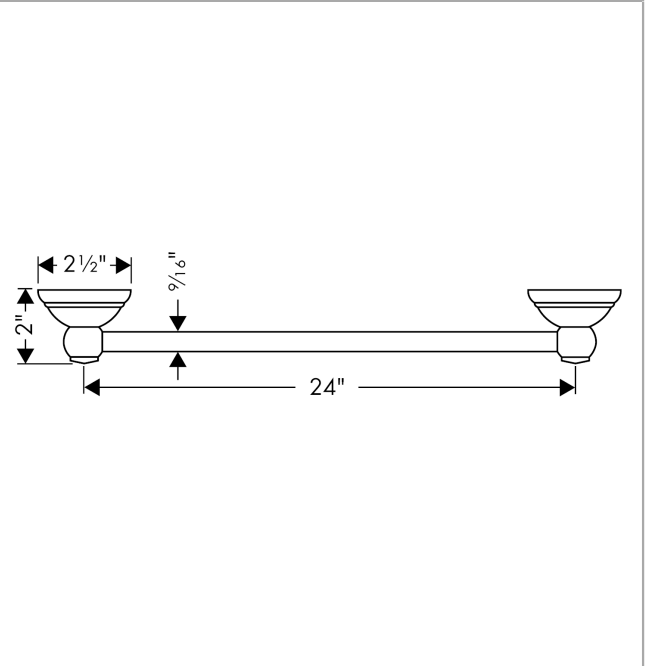

**C Accessories**

**Towel Bar, 24"**

Finishes : **brushed nickel** Part no. : **06098820**

**Description**

**Features**

- Brass
- Wall-mounted
- Metal holder

**Item details**

List Price \$ 323.00

**Product image**

**Scale drawing**

**C Accessories**

**Towel Bar, 24"**

Finishes : **brushed nickel** Part no. : **06098820**

**Exploded drawing**

Year of production: >05/04

**C Accessories**

**Towel Bar, 24"**

Finishes : **brushed nickel**    Part no. : **06098820**

**Spare parts list**

Year of production: >**05/04**

<b>Pos.</b>	<b>Description</b>	<b>Part no.</b>	<b>Price</b>	<b>PU</b>
1	support element	96341000	-	1
2	mounting set	40915000	-	1