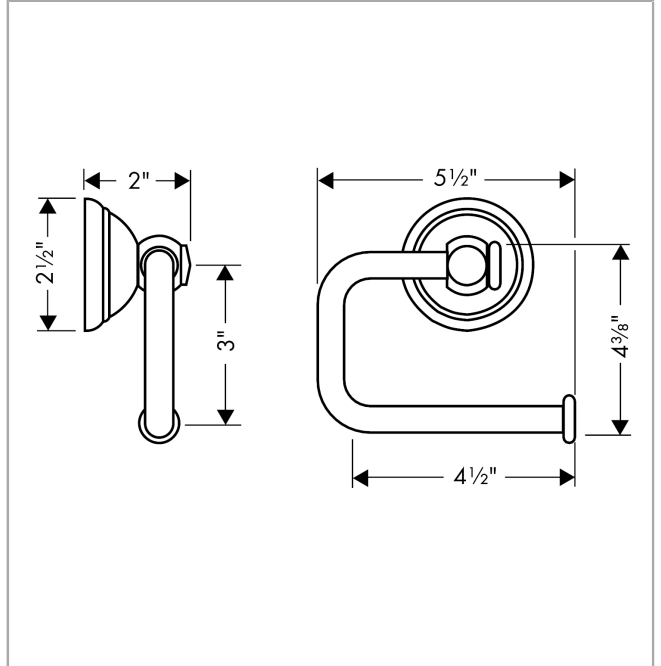

C Accessories
Toilet Paper Holder

Finishes : **brushed nickel** Part no. : **06093820**

Description

Features

- Brass
- Wall-mounted
- Metal holder

Item details

List Price \$ 161.00

Product image

Scale drawing

C Accessories

Toilet Paper Holder

Finishes : **brushed nickel** Part no. : **06093820**

Exploded drawing

Year of production: >01/04

C Accessories

Toilet Paper Holder

Finishes : **brushed nickel** Part no. : **06093820**

Spare parts list

Year of production: >01/04

Pos.	Description	Part no.	Price	PU
1	support element	96341000	-	1
2	mounting set	40915000	-	1