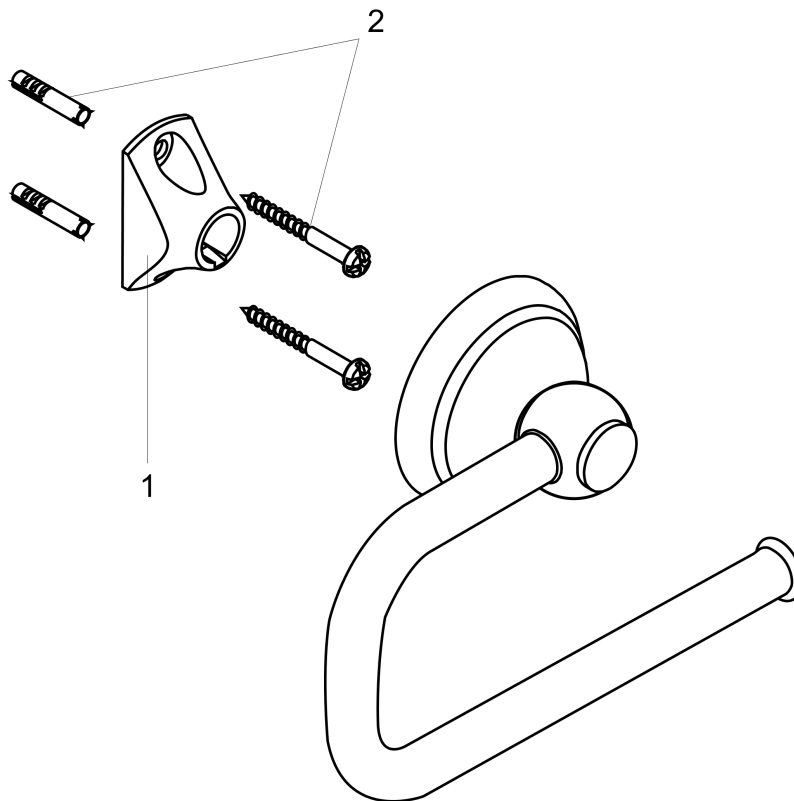

C Accessories
Toilet Paper Holder

Finishes : **brushed nickel** Part no. : **06093820**

Description

Features

- Brass
- Wall-mounted
- Metal holder

Item details

List Price \$ 161.00

Product image

Scale drawing

C Accessories

Toilet Paper Holder

Finishes : **brushed nickel** Part no. : **06093820**

Exploded drawing

Year of production: >01/04

C Accessories

Toilet Paper Holder

Finishes : **brushed nickel** Part no. : **06093820**

Spare parts list

Year of production: >01/04

Pos.	Description	Part no.	Price	PU
1	support element	96341000	-	1
2	mounting set	40915000	-	1