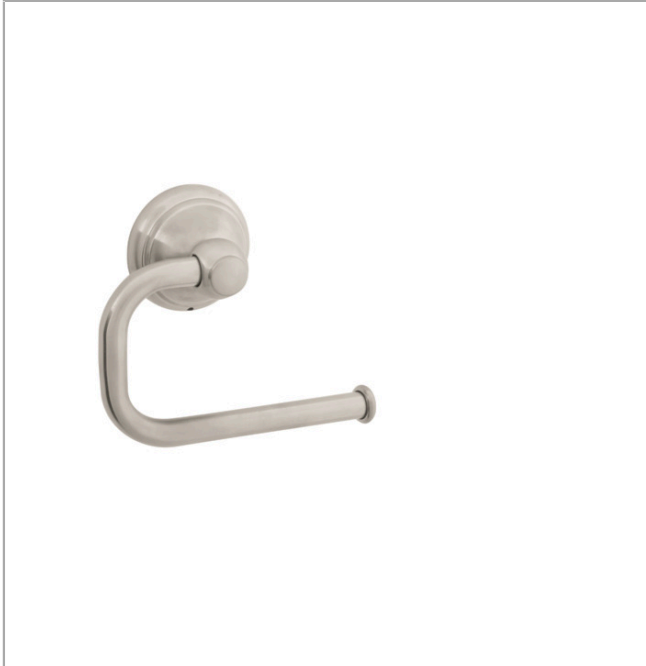

C Accessories
Toilet Paper Holder

Finishes : **brushed nickel** Part no. : **06093820**

Description

Features

- Brass
- Wall-mounted
- Metal holder

Item details

List Price \$ 161.00

Product image

Scale drawing

C Accessories

Toilet Paper Holder

Finishes : **brushed nickel** Part no. : **06093820**

Exploded drawing

Year of production: >01/04

C Accessories

Toilet Paper Holder

Finishes : **brushed nickel** Part no. : **06093820**

Spare parts list

Year of production: >01/04

Pos.	Description	Part no.	Price	PU
1	support element	96341000	-	1
2	mounting set	40915000	-	1