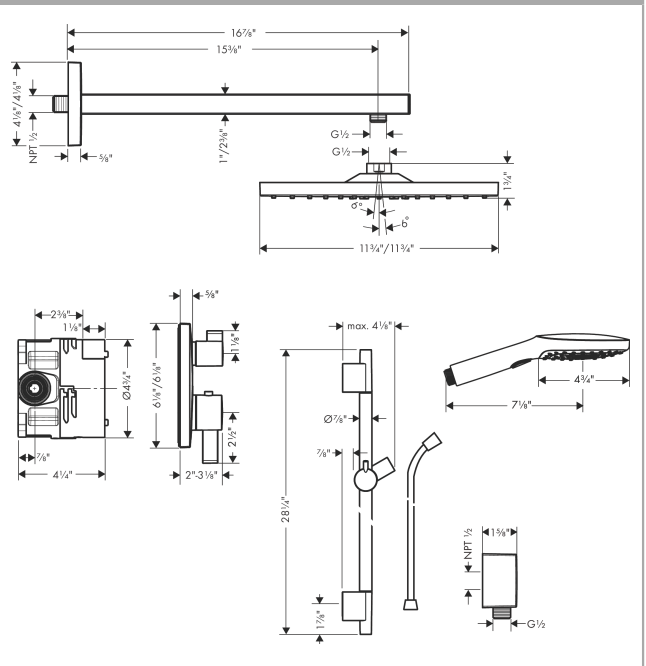

Raindance E
Thermostatic Showerhead/Wallbar Set with Rough, 2.0 GPM
 Finishes : **chrome** Part no. : **04914000**

Description

Features

- Consists of: Showerhead, hand shower, Wallbar, Showerarm, Thermostatic Trim, Rough, Wall Outlet
- shower head size: 300 x 300 mm
- Spray modes overhead shower: Rain
- Spray modes hand shower: RainAir, Rain, Whirl
- Flow: 2.0 GPM (7.6 L/Min)
- use of outlets: Volume control and diverter for 2 outlets

Item details

List Price \$ 1,629.00

Technology

Compliance

Product image

Scale drawing

Raindance E
Thermostatic Showerhead/Wallbar Set with Rough, 2.0 GPM
Finishes : **chrome** Part no. : **04914000**

Exploded drawing

Year of production: >08/20

Raindance E
Thermostatic Showerhead/Wallbar Set with Rough, 2.0 GPM
 Finishes : **chrome** Part no. : **04914000**

Spare parts list

Year of production: >08/20

Pos.	Description	Part no.	Price	PU
1	base body	01850181	-	1
2	Finish set	15714001	-	1
3	showerhead cpl.	26239001	-	1
4	handshower	04528000	-	1
5	shower arm	04731000	-	1
6	wall bar cpl.	28632000	-	1
7	-	26455001	-	1