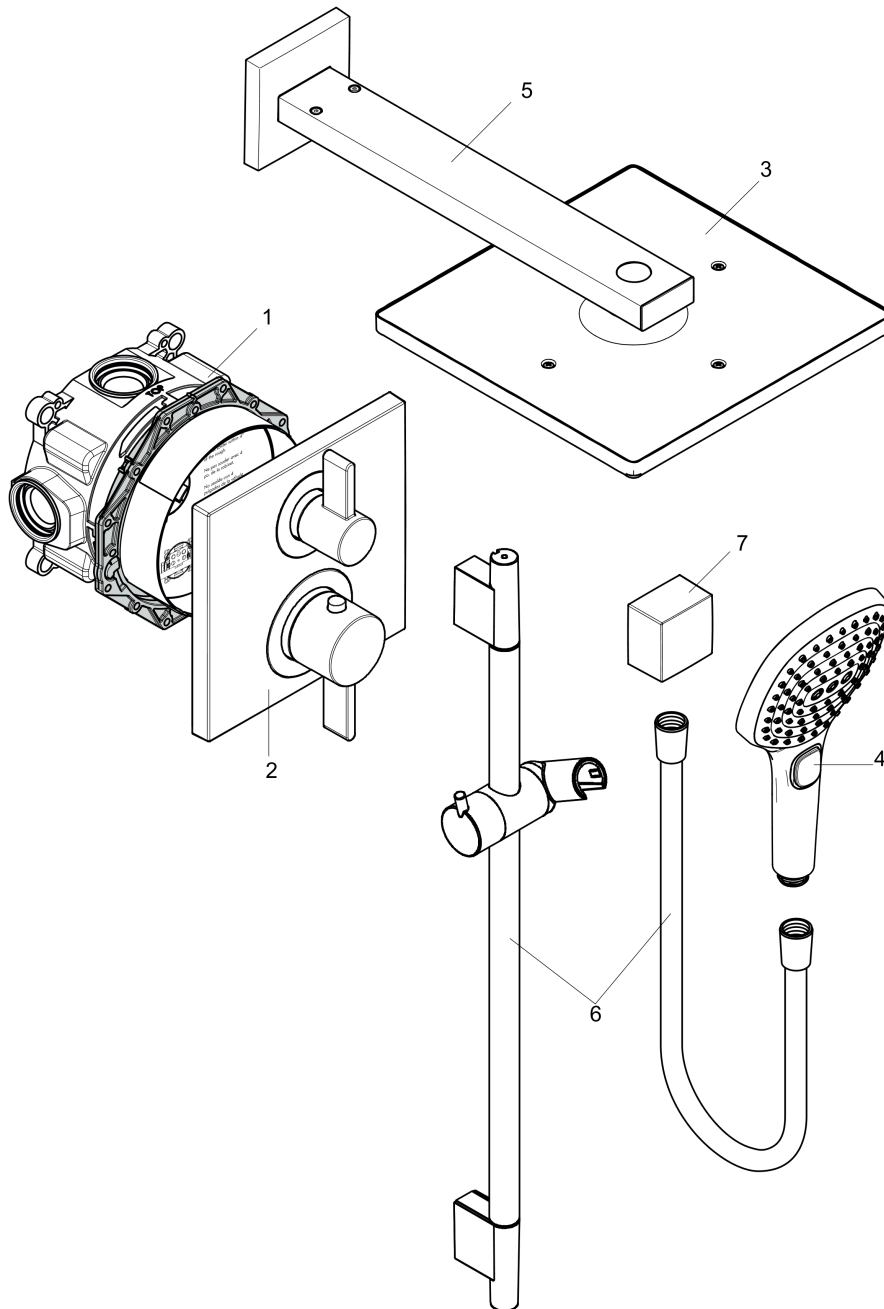

Raindance E
Thermostatic Showerhead/Wallbar Set with Rough, 2.0 GPM
 Finishes : **chrome** Part no. : **04914000**

Description

Features

- Consists of: Showerhead, hand shower, Wallbar, Showerarm, Thermostatic Trim, Rough, Wall Outlet
- shower head size: 300 x 300 mm
- Spray modes overhead shower: Rain
- Spray modes hand shower: RainAir, Rain, Whirl
- Flow: 2.0 GPM (7.6 L/Min)
- use of outlets: Volume control and diverter for 2 outlets

Item details

List Price \$ 1,629.00

Technology

Compliance

Product image

Scale drawing

Raindance E
Thermostatic Showerhead/Wallbar Set with Rough, 2.0 GPM
Finishes : **chrome** Part no. : **04914000**

Exploded drawing

Year of production: >08/20

Raindance E
Thermostatic Showerhead/Wallbar Set with Rough, 2.0 GPM
 Finishes : **chrome** Part no. : **04914000**

Spare parts list

Year of production: >08/20

Pos.	Description	Part no.	Price	PU
1	base body	01850181	-	1
2	Finish set	15714001	-	1
3	showerhead cpl.	26239001	-	1
4	handshower	04528000	-	1
5	shower arm	04731000	-	1
6	wall bar cpl.	28632000	-	1
7	-	26455001	-	1