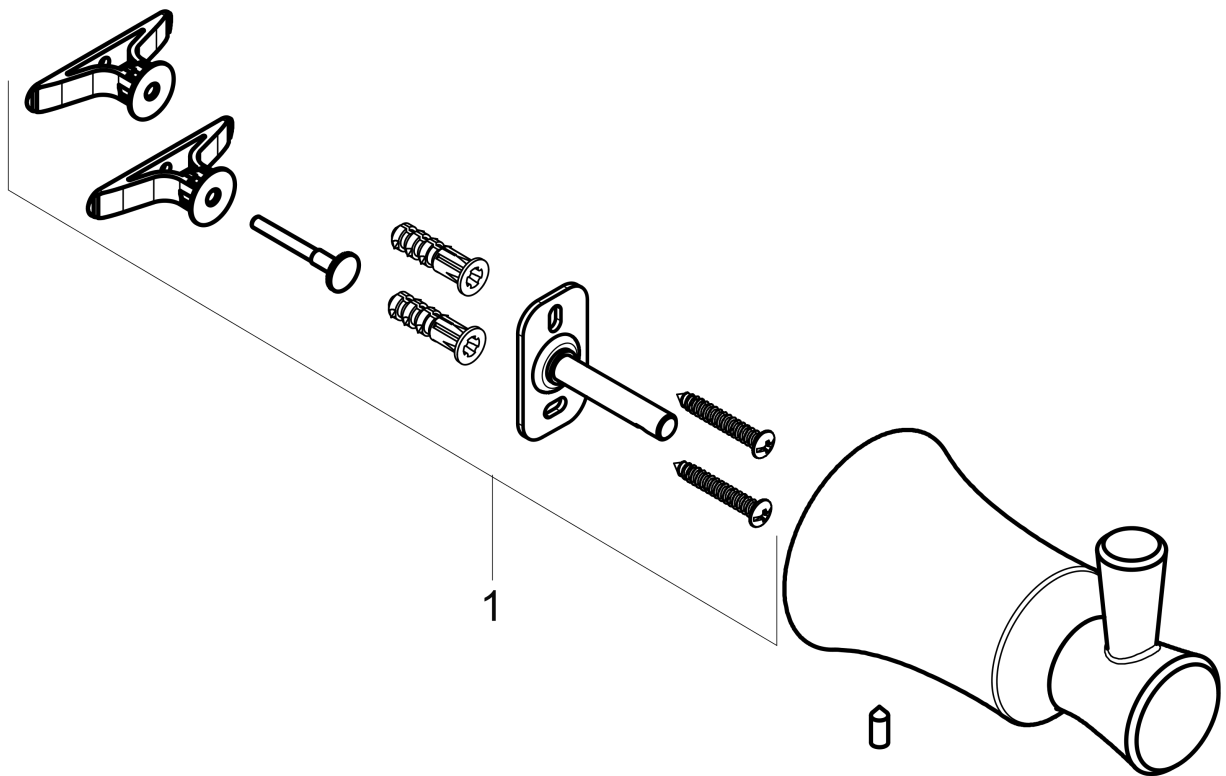

**Scale drawing**

Joleena

Hook

Finishes : **matte black** Part no. : **04788670**

Exploded drawing

Year of production: >01/20

**Joleena**

**Hook**

Finishes : **matte black**    Part no. : **04788670**

**Spare parts list**

Year of production: >01/20

<b>Pos.</b>	<b>Description</b>	<b>Part no.</b>	<b>Price</b>	<b>PU</b>
1	support element	93551000	-	1