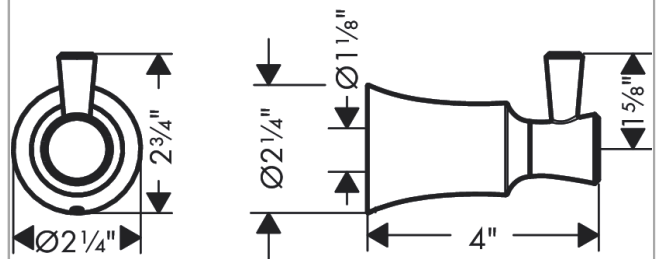

**Joleena  
Hook**

Finishes : **matte black** Part no. : **04788670**

**Description**

**Features**

- Metal holder
- Wall-mounted

**Item details**

List Price \$ 33.00

**Product image**

**Scale drawing**

Joleena

Hook

Finishes : **matte black** Part no. : **04788670**

Exploded drawing

Year of production: >01/20

**Joleena**

**Hook**