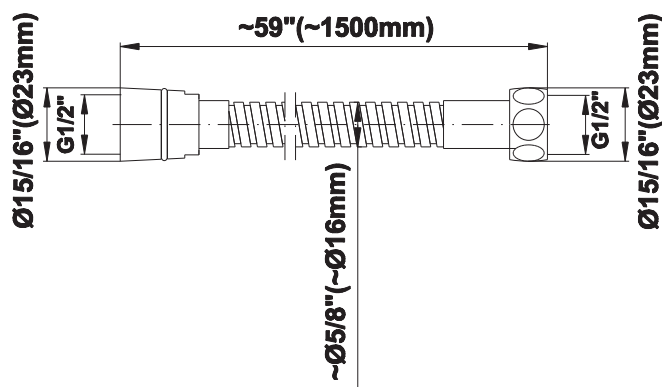

SHOWER
Square Thermostatic Ski Shower
Set w/Handshowers (Trim &
Rough)
GE2.020A-LM39S

GRAFF®

Information

- 3/4" Thermostatic Valve
- Showerhead with no-clog, easy-clean spray nozzles
- Handshower Set w/Wall Bracket
- Optional Extension Kit Available
- Flow Rates: showerhead ≤ 2.5 max gpm, handshower ≤ 1.5 max gpm

SHOWER
59" Shower Hose
G-8605

GRAFF®

Information

- Brass spiral flexible hose with conical nut

Finishes

Polished
Chrome

Steelnox®
(Satin Nickel)

Product Features

* Special order finish- call for availability

SHOWER
Contemporary Square Wall
Bracket for Handshower
G-8632

GRAFF®

Information

- Solid brass construction

Finishes

Polished
Chrome

Steelinox®
(Satin Nickel)

G-8632

Contemporary Square Wall Bracket for Handshower

Product Features

- Solid brass construction

Available Finishes

- Polished Chrome
G-8632-PC
- Steelnox[®]
G-8632-SN

Warranty

- Limited lifetime warranty