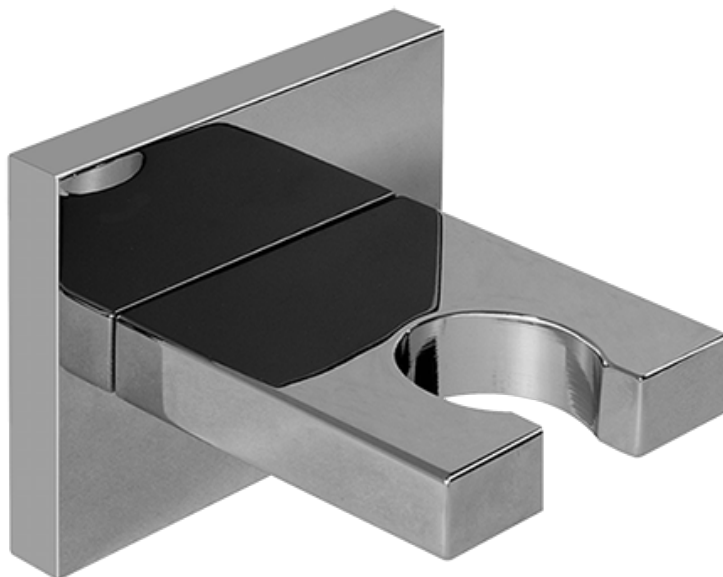

SHOWER
Square Thermostatic Ski Shower
Set w/Handshowers (Trim &
Rough)
GE2.020A-LM39S

GRAFF®

Information

- 3/4" Thermostatic Valve
- Showerhead with no-clog, easy-clean spray nozzles
- Handshower Set w/Wall Bracket
- Optional Extension Kit Available
- Flow Rates: showerhead ≤ 2.5 max gpm, handshower ≤ 1.5 max gpm

SHOWER
59" Shower Hose
G-8605

GRAFF®

Information

- Brass spiral flexible hose with conical nut

Finishes

Polished
Chrome

Steelnox®
(Satin Nickel)

Product Features

* Special order finish- call for availability

SHOWER
Contemporary Square Wall
Bracket for Handshower
G-8632

GRAFF®

Information

- Solid brass construction

Finishes

Polished
Chrome

Steelinox®
(Satin Nickel)

G-8632

Contemporary Square Wall Bracket for Handshower

Product Features

- Solid brass construction

Available Finishes

- Polished Chrome
G-8632-PC
- Steelnox[®]
G-8632-SN

Warranty

- Limited lifetime warranty