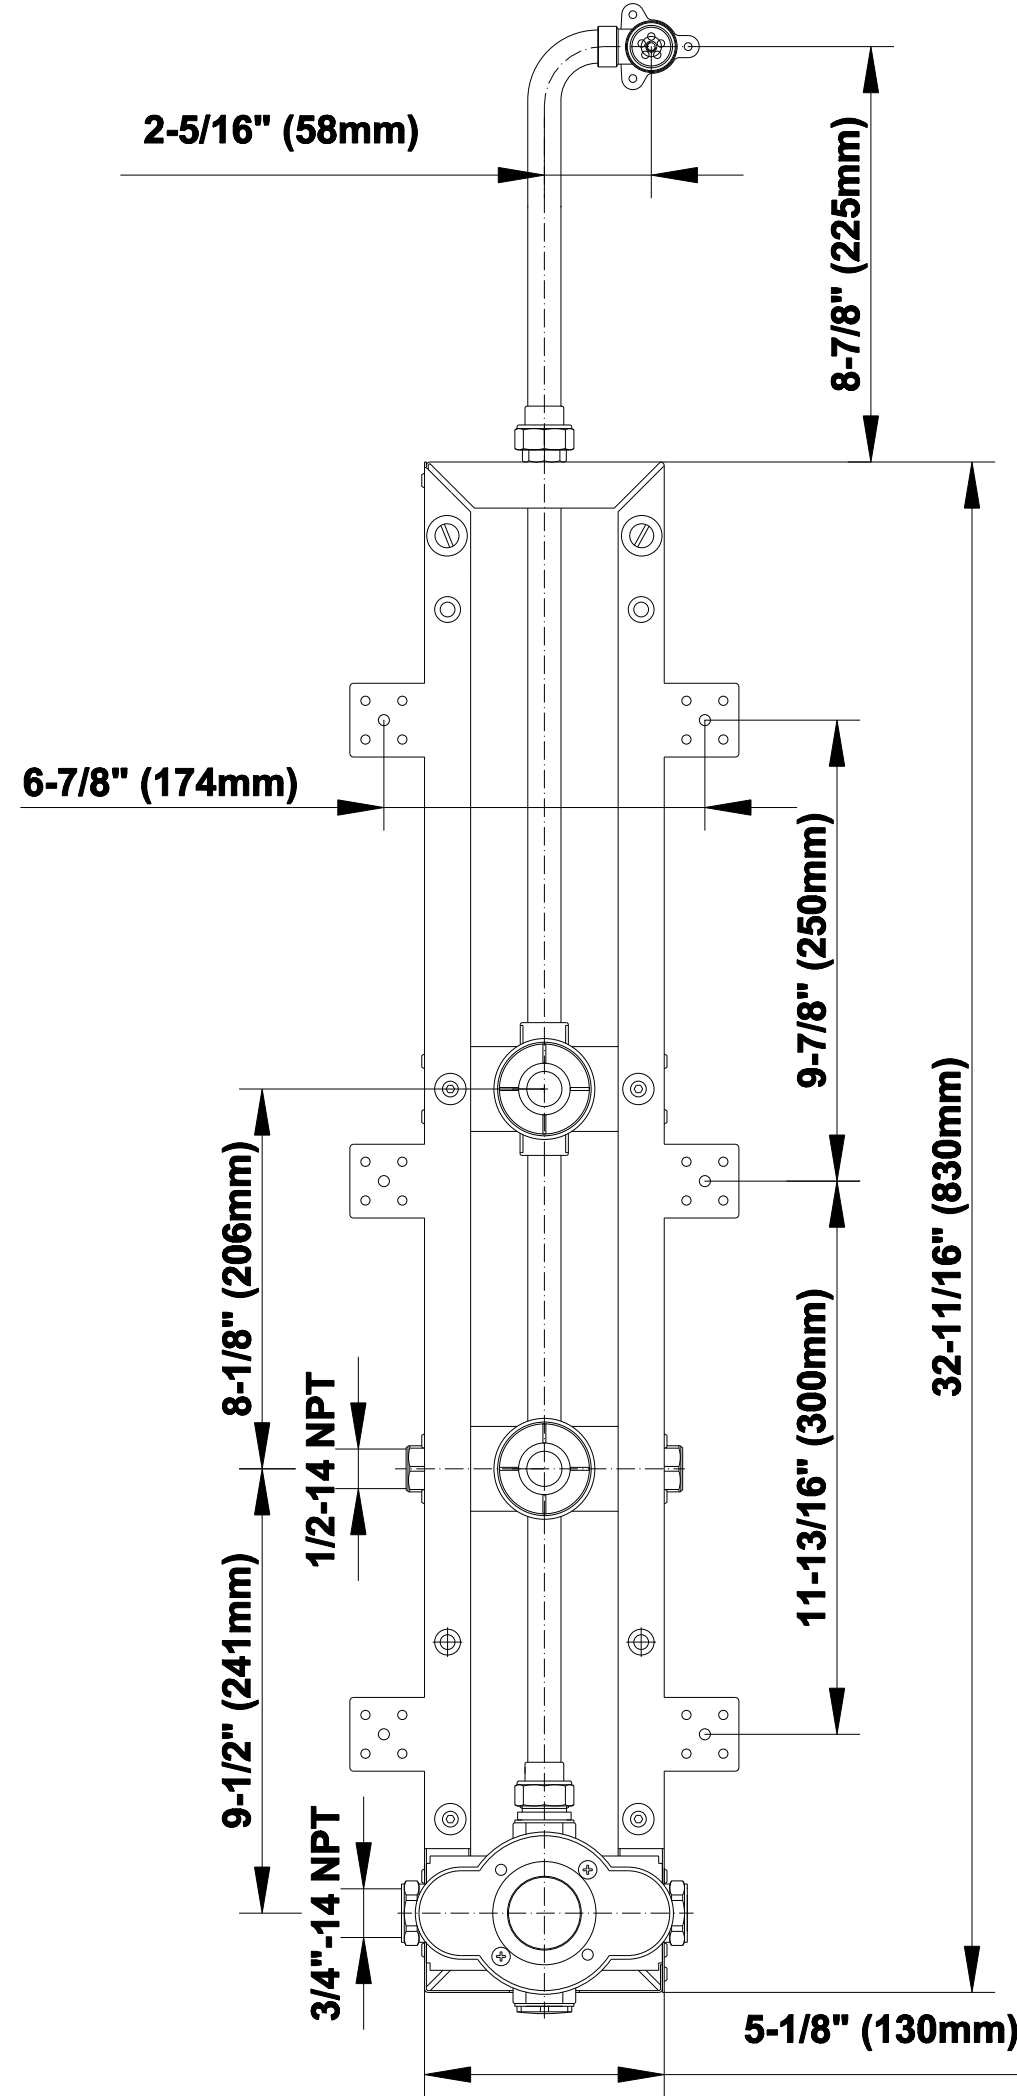

SHOWER
Square Thermostatic Ski Shower
Set w/Handshowers (Trim &
Rough)
GE2.020A-LM39S

GRAFF®

Information

- 3/4" Thermostatic Valve
- Showerhead with no-clog, easy-clean spray nozzles
- Handshower Set w/Wall Bracket
- Optional Extension Kit Available
- Flow Rates: showerhead ≤ 2.5 max gpm, handshower ≤ 1.5 max gpm

SHOWER
59" Shower Hose
G-8605

GRAFF®

Information

- Brass spiral flexible hose with conical nut

Finishes

Polished
Chrome

Steelnox®
(Satin Nickel)

Product Features

Finishes

Polished
Chrome

Steelnox®
(Satin Nickel)

G-8654

Shower Components Contemporary Rectangle Handshower

Product Features

- Smooth, all-metal handle
- Shower hose not included
- Includes internal backflow preventer
- Handshower flow rate ≤ 1.5 max gpm

SHOWER
Rough Ski Shower
G-8805

GRAFF®

Information

- Complete rough box includes 1 thermostatic and 2 Stop/Volume Control Valves

Finishes

Polished
Chrome

Stealnox®
(Satin Nickel)

Complete Rough Box G-8805