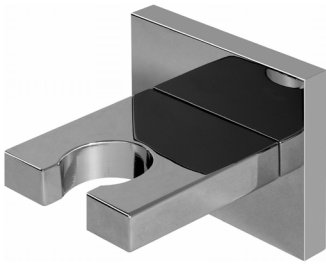

SHOWER
Square Thermostatic Ski Shower
Set w/Handshowers (Trim &
Rough)
GE2.020A-LM39S

GRAFF®

Information

- 3/4" Thermostatic Valve
- Showerhead with no-clog, easy-clean spray nozzles
- Handshower Set w/Wall Bracket
- Optional Extension Kit Available
- Flow Rates: showerhead ≤ 2.5 max gpm, handshower ≤ 1.5 max gpm

SHOWER
59" Shower Hose
G-8605

GRAFF®

Information

- Brass spiral flexible hose with conical nut

Finishes

Polished
Chrome

Steelnox®
(Satin Nickel)

Product Features

* Special order finish- call for availability

SHOWER
Contemporary Square Wall
Bracket for Handshower
G-8632

GRAFF®

Information

- Solid brass construction

Finishes

Polished
Chrome

Steelinox®
(Satin Nickel)

G-8632

Contemporary Square Wall Bracket for Handshower

Product Features

- Solid brass construction

Available Finishes

- Polished Chrome
G-8632-PC
- Steelnox[®]
G-8632-SN

Warranty

- Limited lifetime warranty