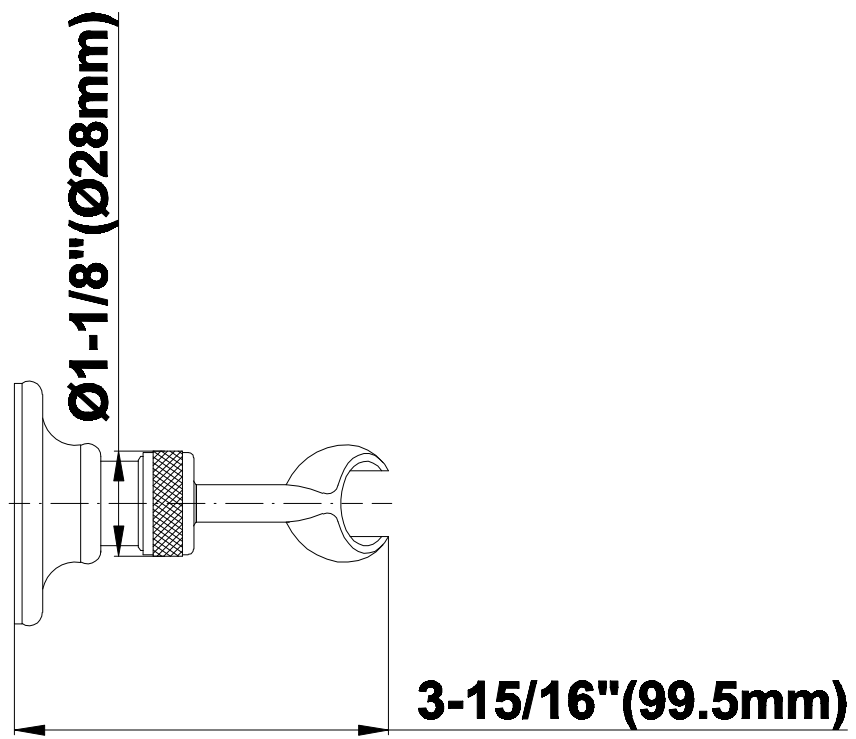

# G-8500

SHOWER  
Traditional Wall Bracket for  
Handshower  
**G-8602**

**GRAFF®**

**Information**

- Solid brass construction
- Swivel holder

**Finishes**

24K Gold

Olive Bronze

# G-8602

SHOWER  
Traditional Wall Supply Elbow  
**G-8603**

**GRAFF®**

---

**Information**

- 1/2" NPT female thread inlet

**Finishes**

24K Gold