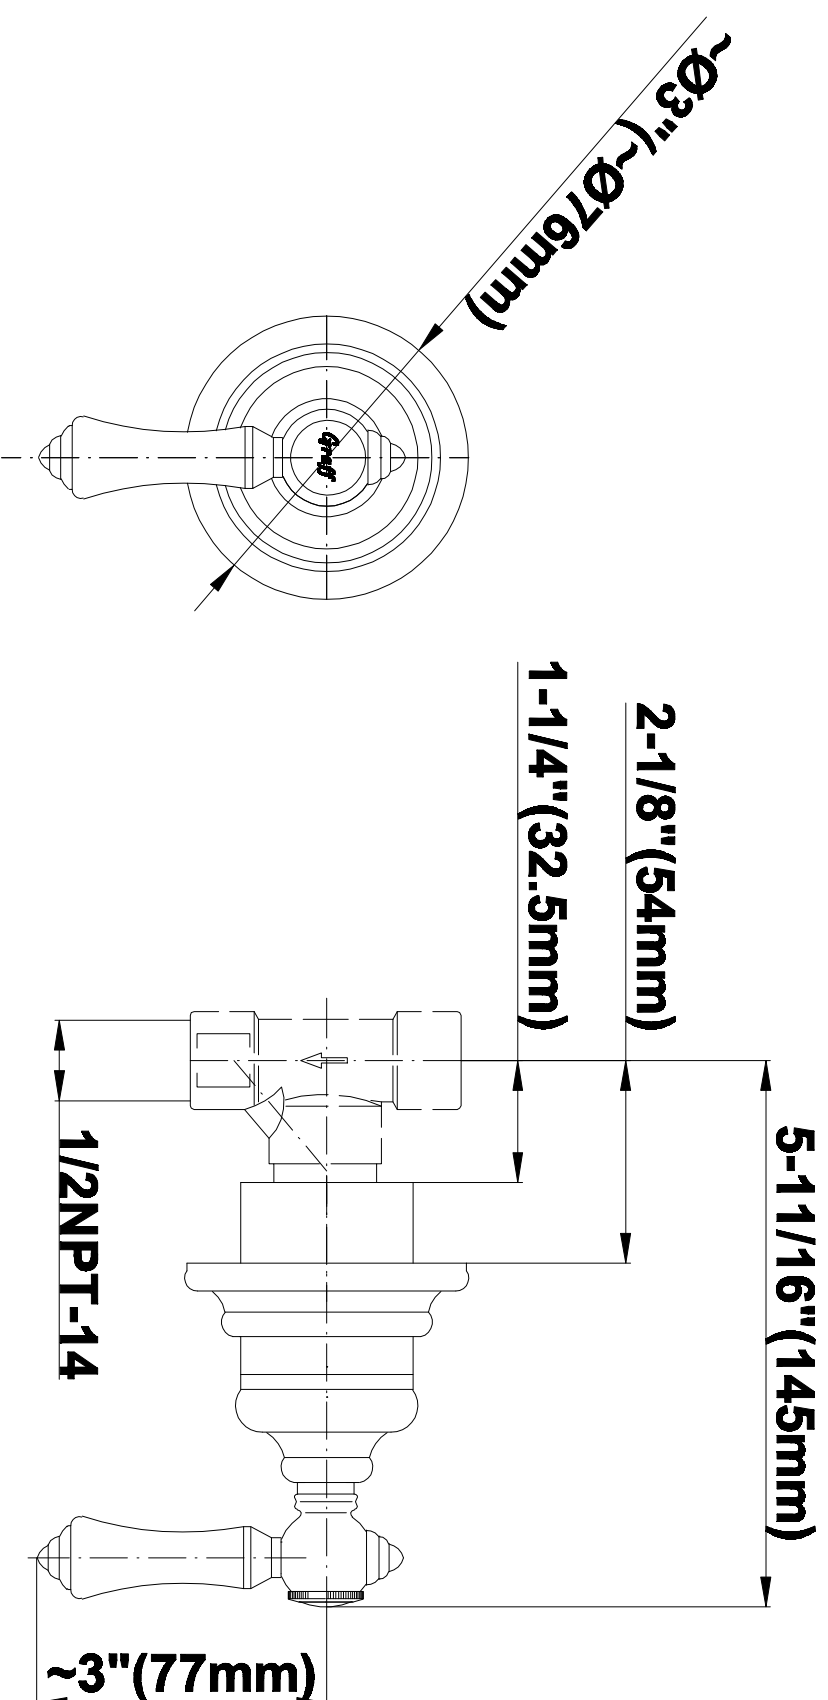

## Information

- 3/4" Thermostatic Valve
- 8" Showerhead with 11" Wall-Mount Arm & Flange
- Swivel Body Sprays (3 pieces)
- Handshower Set w/Wall Bracket and Wall Elbow
- Stop/Volume Control Valves (3 pieces)
- Showerhead Features No-Clog, Easy-Clean Spray Nozzles
- Optional Extension Kit
- 3/4" Thermostatic Rough Valve Flow Rate ~18 gpm @60 psi
- Flow Rates: showerhead  $\leq 2.0$  max gpm, handshower  $\leq 1.5$  max gpm

# G-8090

SHOWER  
Traditional 8" Showerhead  
**G-8410**

**GRAFF**<sup>®</sup>