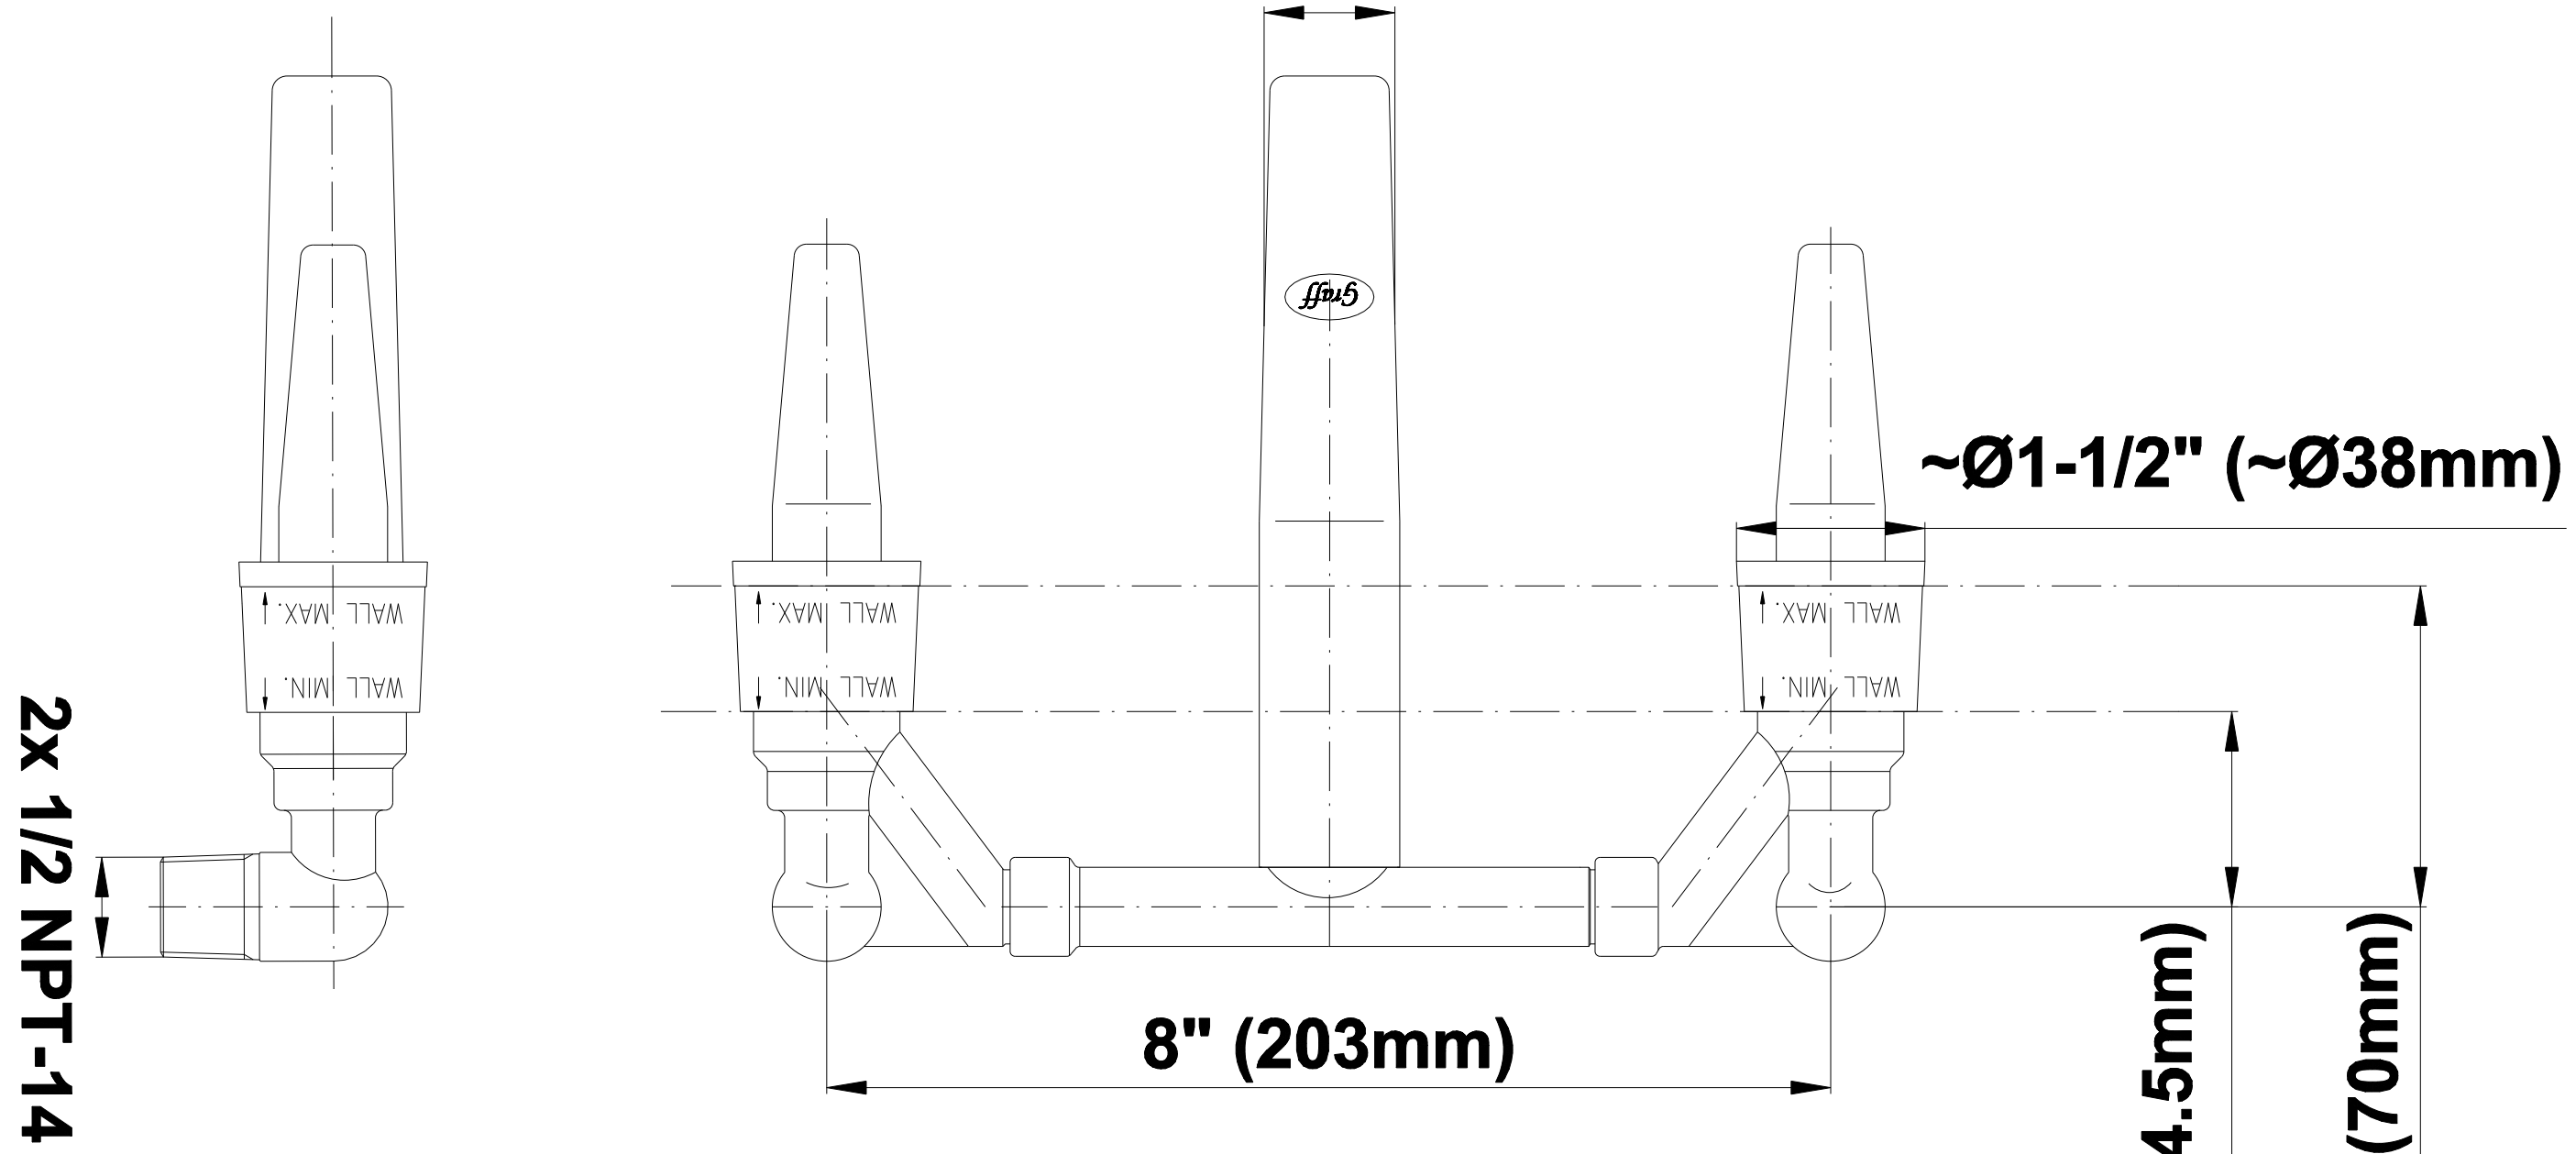

BATHROOM
Rough Valve
G-1015

GRAFF®

~Ø1-1/8" (~Ø29mm)

Valve Rough G-1015

Wall Min: 1-3/4" (44.5mm)

Wall Max: 2-3/4" (70mm)