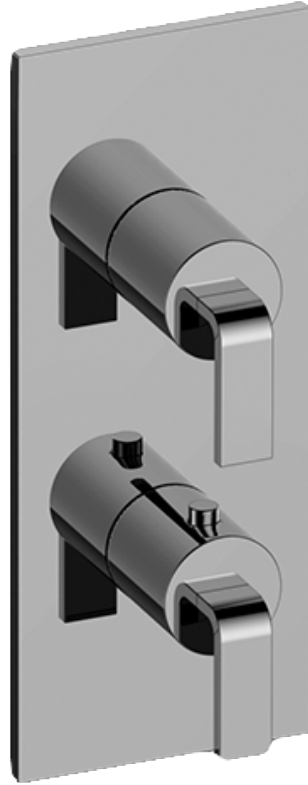

SHOWER
M-Series Full Thermostatic
Shower System
GM2.128WG-LM40E0

GRAFF[®]

Information

- 3/4" thermostatic valve and trim
- 3/4" 3-way diverter valve
- Showerhead features no-clog, easy-clean spray nozzles
- Flush-mounted swivel body sprays (3 pieces)
- Handshower set with wall bracket and 59" hose
- Optional extension kit
- Flow rates: showerhead \leq 1.8 max gpm, handshower \leq 1.5 max gpm, body sprays \leq 1.5 max gpm each
- ADA

SHOWER
Thermostatic Rough Valve
G-8006

GRAFF[®]

Information

- 12.9 gpm @ 60 psi
- 3/4" universal inlets
- Built-in service stops
- Stacking outlet feature
- Complete serviceability from front of all units
- Supplied with protective plastic cover
- CalGreen compliant dependent on functions

Finishes

Polished
Chrome

Steelnox[®]
(Satin Nickel)

G-8006

M-Series

3/4" Concealed Thermostatic Rough Valve

Product Features

- 12.9 gpm @ 60 psi
- 3/4" universal inlets
- Built-in service stops
- Stacking outlet feature
- Complete serviceability from front of all units
- Supplied with protective plastic cover
- CalGreen compliant dependent on functions

www.graff-faucets.com | phone: 800-954-4723

SHOWER
Immersion M-Series Valve Trim
with Two Handles
G-8048-LM40E0-T

GRAFF®

Information

- Two metal handles, decorative trim plate
- Use with M-Series rough valves
- ADA