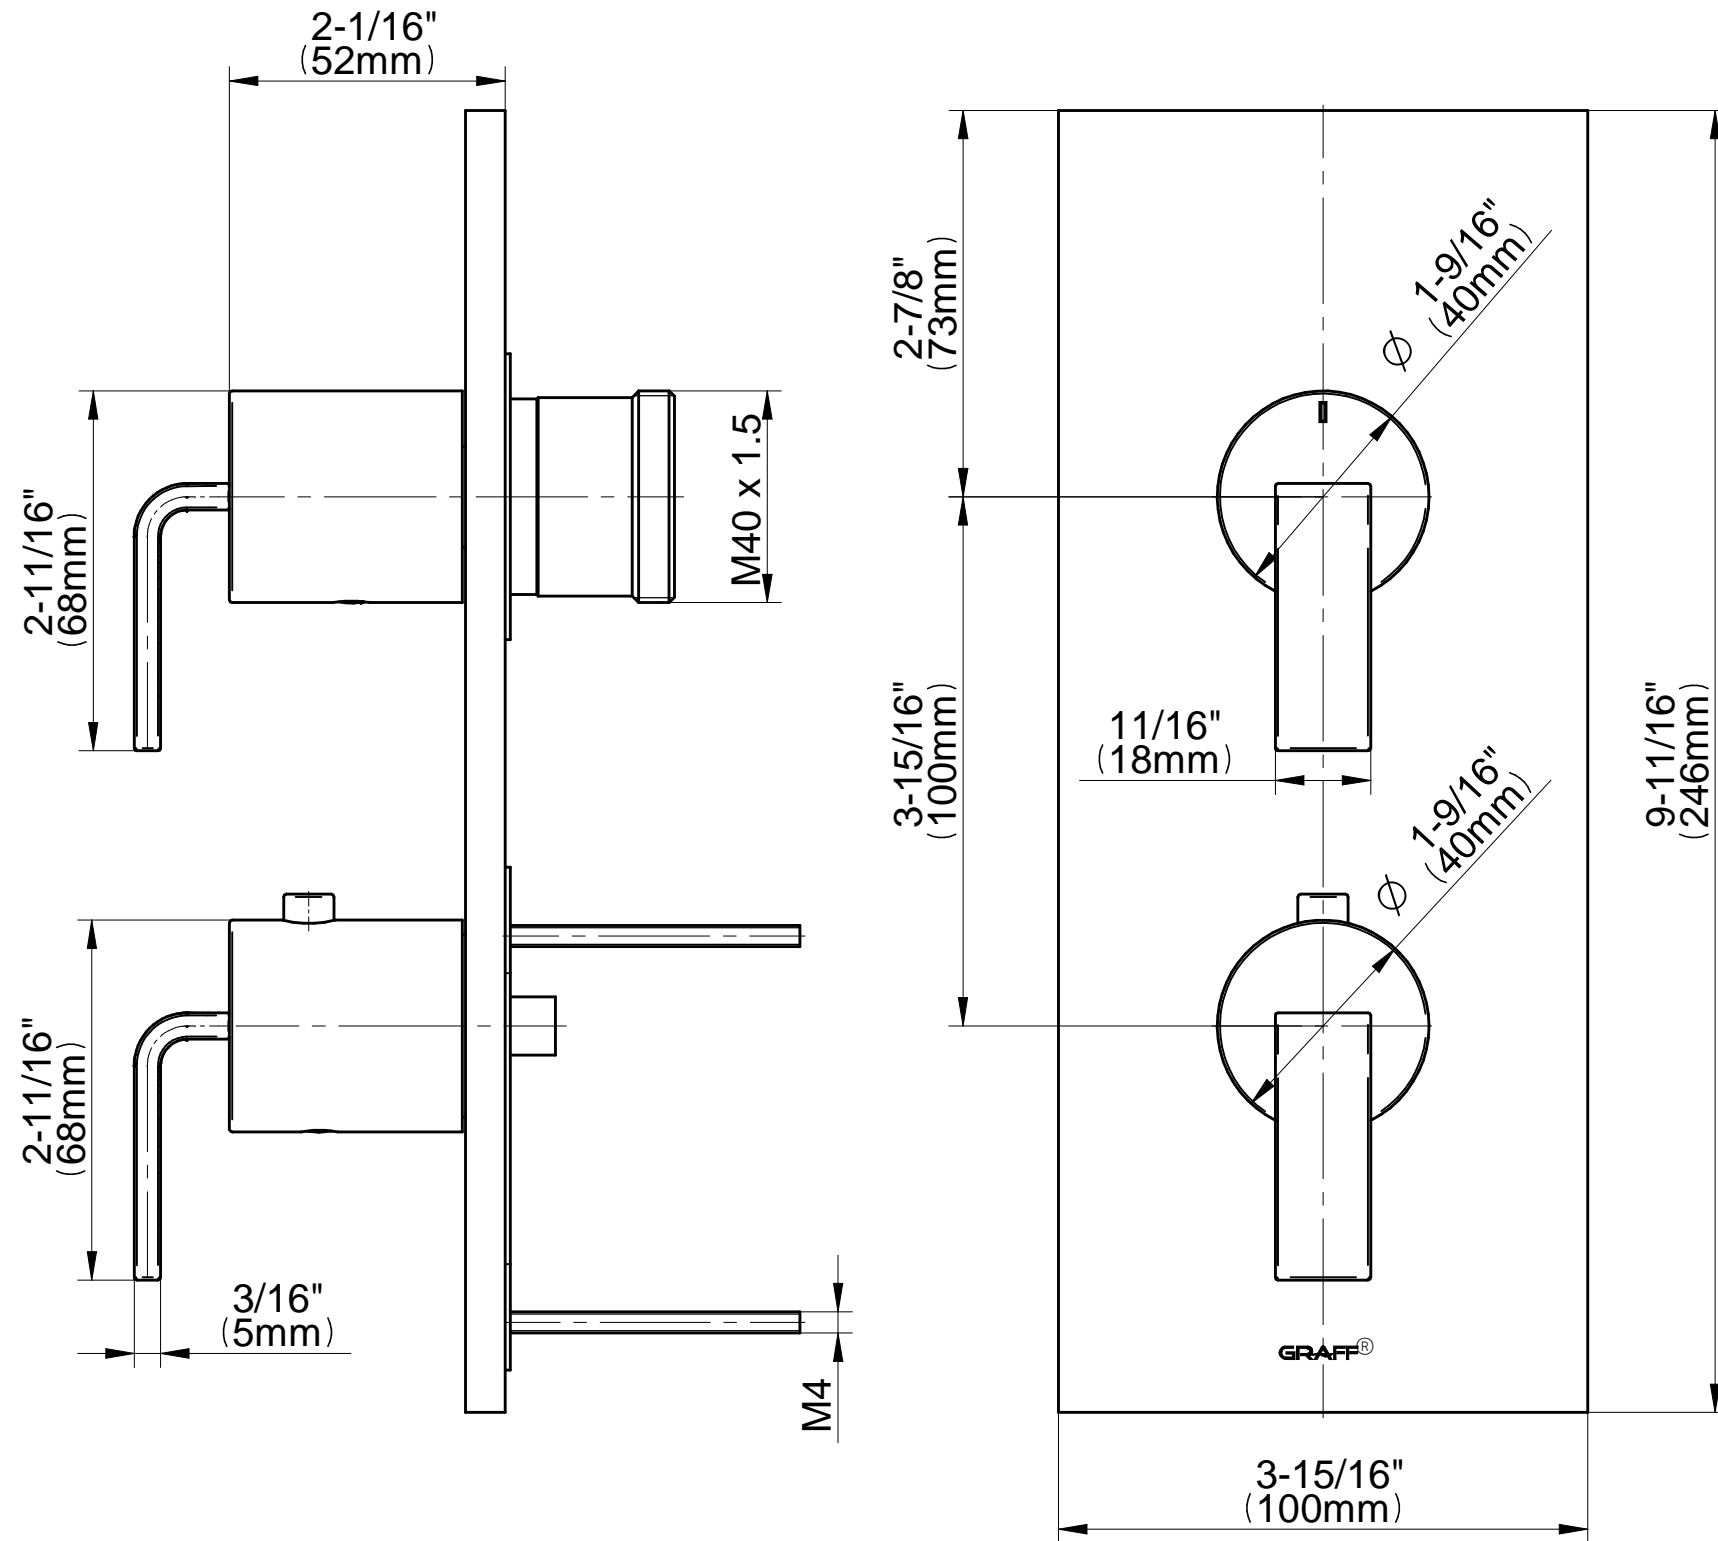

G-8048-LM40E0-T

IMMERSION Series