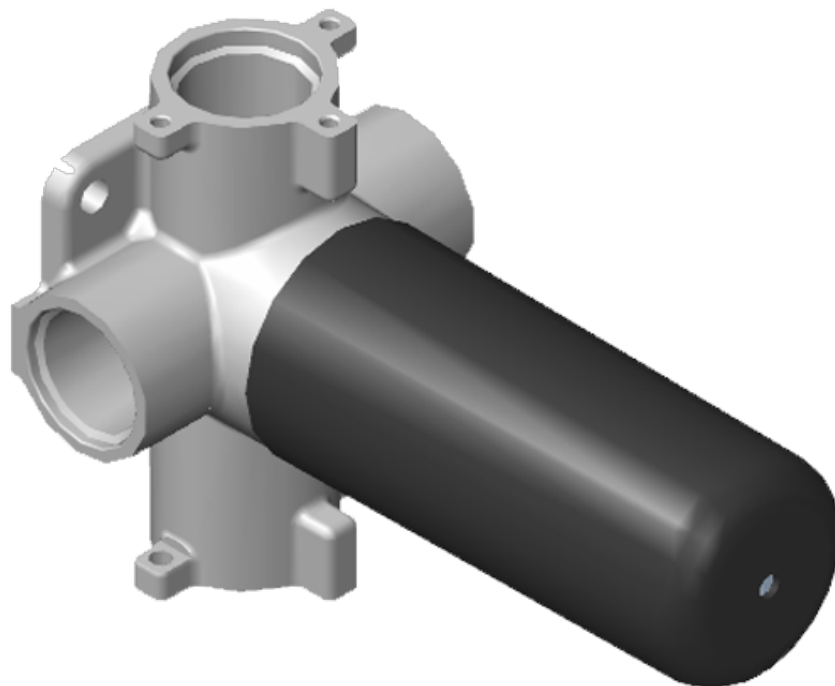

SHOWER
M-Series Full Thermostatic
Shower System
GM2.128WG-LM40E0

GRAFF[®]

Information

- 3/4" thermostatic valve and trim
- 3/4" 3-way diverter valve
- Showerhead features no-clog, easy-clean spray nozzles
- Flush-mounted swivel body sprays (3 pieces)
- Handshower set with wall bracket and 59" hose
- Optional extension kit
- Flow rates: showerhead \leq 1.8 max gpm, handshower \leq 1.5 max gpm, body sprays \leq 1.5 max gpm each
- ADA

Finishes

Polished
Chrome

Steelnox[®]
(Satin Nickel)

G-8006

M-Series

3/4" Concealed Thermostatic Rough Valve

Product Features

- 12.9 gpm @ 60 psi
- 3/4" universal inlets
- Built-in service stops
- Stacking outlet feature
- Complete serviceability from front of all units
- Supplied with protective plastic cover
- CalGreen compliant dependent on functions

www.graff-faucets.com | phone: 800-954-4723

SHOWER
Immersion M-Series Valve Trim
with Two Handles
G-8048-LM40E0-T

GRAFF®

Information

- Two metal handles, decorative trim plate
- Use with M-Series rough valves
- ADA

Finishes

Polished
Chrome

Stealnox®
(Satin Nickel)

G-8048-LM40E0-T

IMMERSION Series

SHOWER
Three-Way Diverter Control Valve
WITH Off Function (No Pass-
Through)
G-8053

GRAFF®

Information