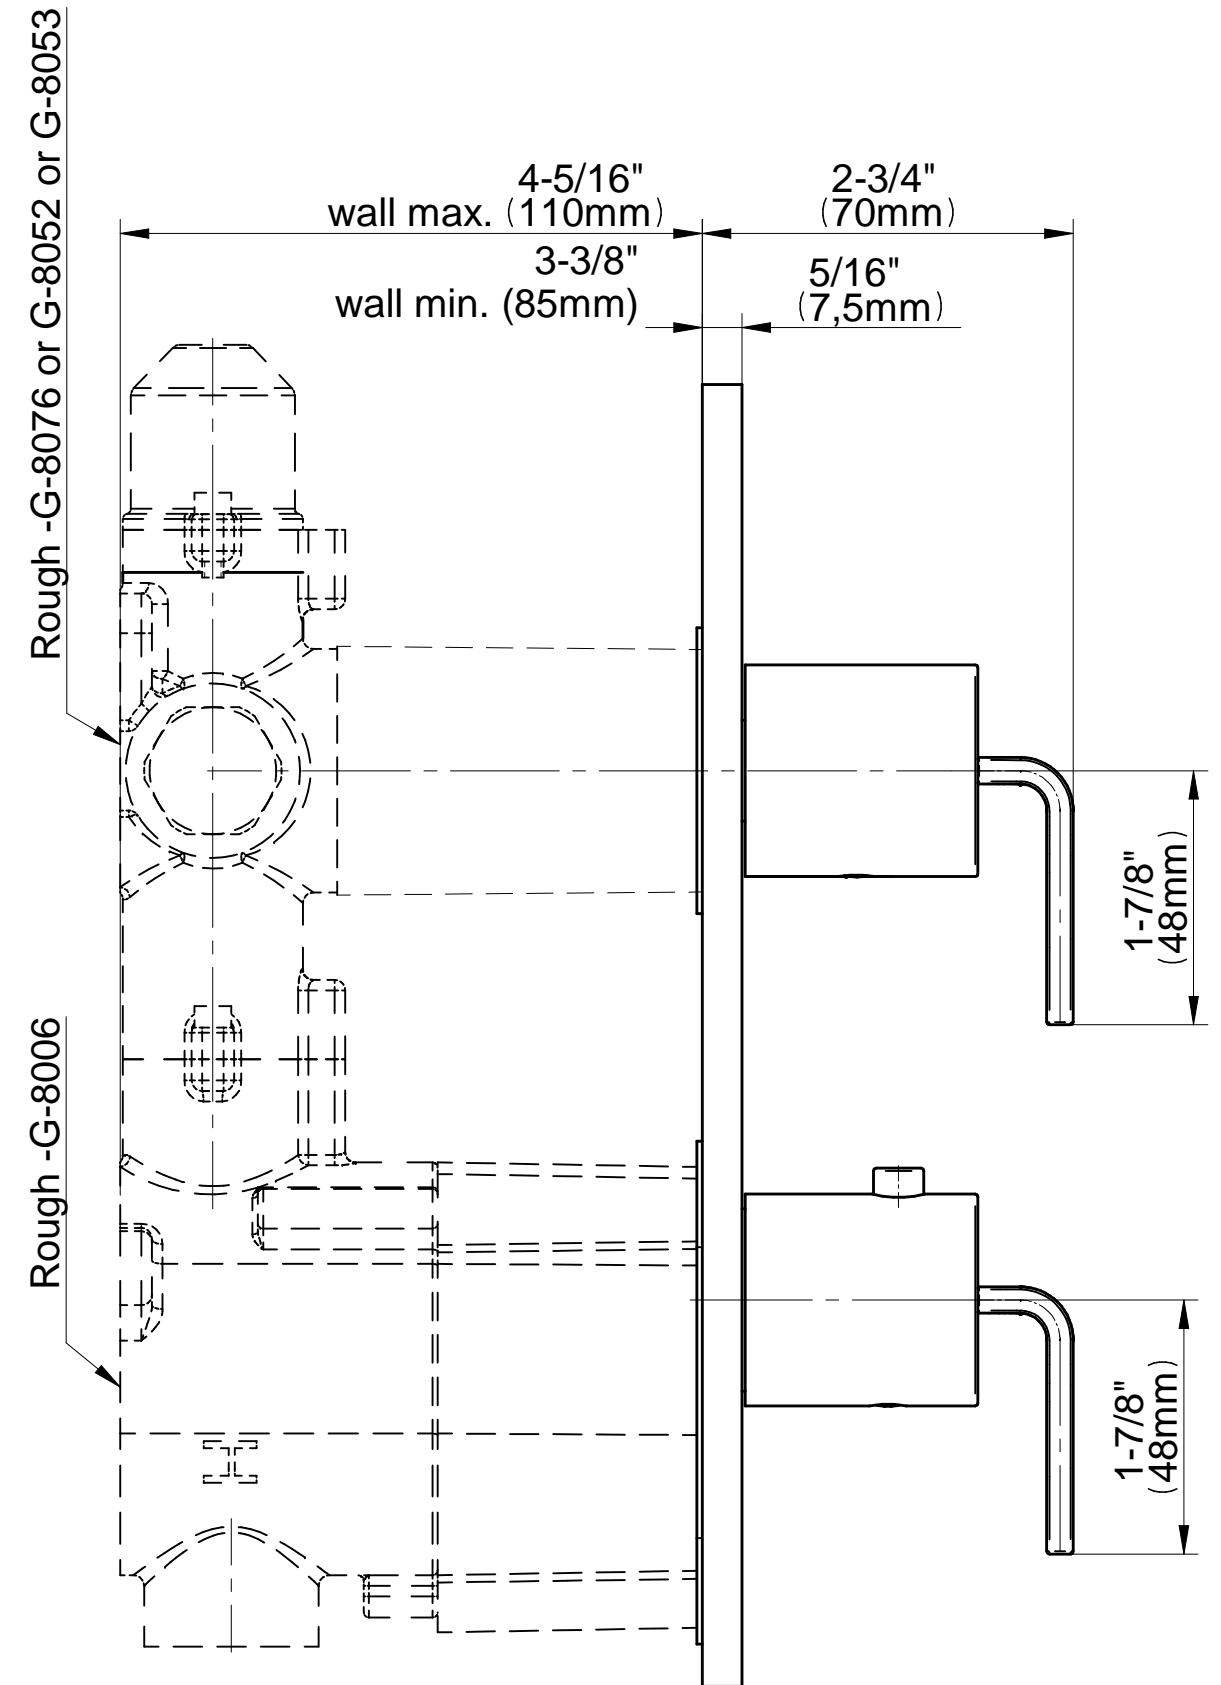

G-8048-LM40E0-T

IMMERSION Series