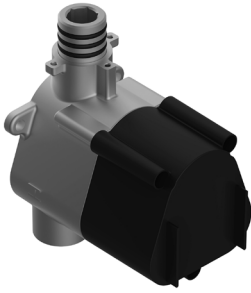

SHOWER
M-Series Full Thermostatic
Shower System
GM3.128WH-LM31E0

GRAFF[®]

Information

- 3/4" thermostatic valve and trim
- 3/4" stop/volume control valve and 2-way diverter valve
- Showerhead features no-clog, easy-clean spray nozzles
- Flush-mounted swivel body sprays (3 pieces)
- Handshower set with wall bracket and 59" hose
- Optional extension kit
- Flow rates: showerhead ≤ 1.8 max gpm, handshower ≤ 1.5 max gpm, body sprays ≤ 1.5 max gpm each
- ADA

SHOWER
Thermostatic Rough Valve
G-8006

GRAFF®

Information

- 12.9 gpm @ 60 psi
- 3/4" universal inlets
- Built-in service stops
- Stacking outlet feature
- Complete serviceability from front of all units
- Supplied with protective plastic cover
- CalGreen compliant dependent on functions

Finishes

Polished
Chrome

Steelnox®
(Satin Nickel)

G-8006

M-Series

3/4" Concealed Thermostatic Rough Valve

Product Features

- 12.9 gpm @ 60 psi
- 3/4" universal inlets
- Built-in service stops
- Stacking outlet feature
- Complete serviceability from front of all units
- Supplied with protective plastic cover
- CalGreen compliant dependent on functions

www.graff-faucets.com | phone: 800-954-4723

SHOWER
Two-Way Diverter Volume Control
Valve WITH Off Function and Pass-
Through
G-8052

GRAFF®

Information

- 11.7 gpm @ 60 psi
- 3/4" universal inlets/outlets with female threads
- Operates one function at a time
- Stacking inlet and pass-through port feature
- Supplied with protective plastic cover
- CALGreen compliant depending on functions