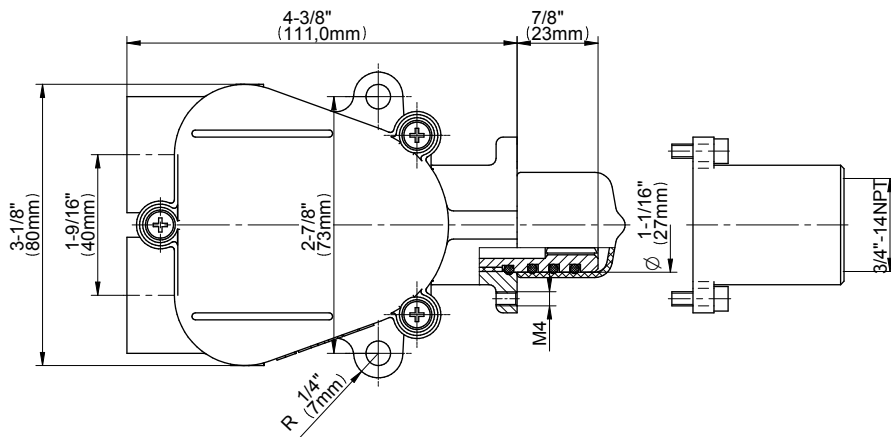

The measurements shown are for reference only. Products and specifications shown are subject to change without notice. Revised 3/2016.

www.graff-faucets.com | phone: 800-954-4723