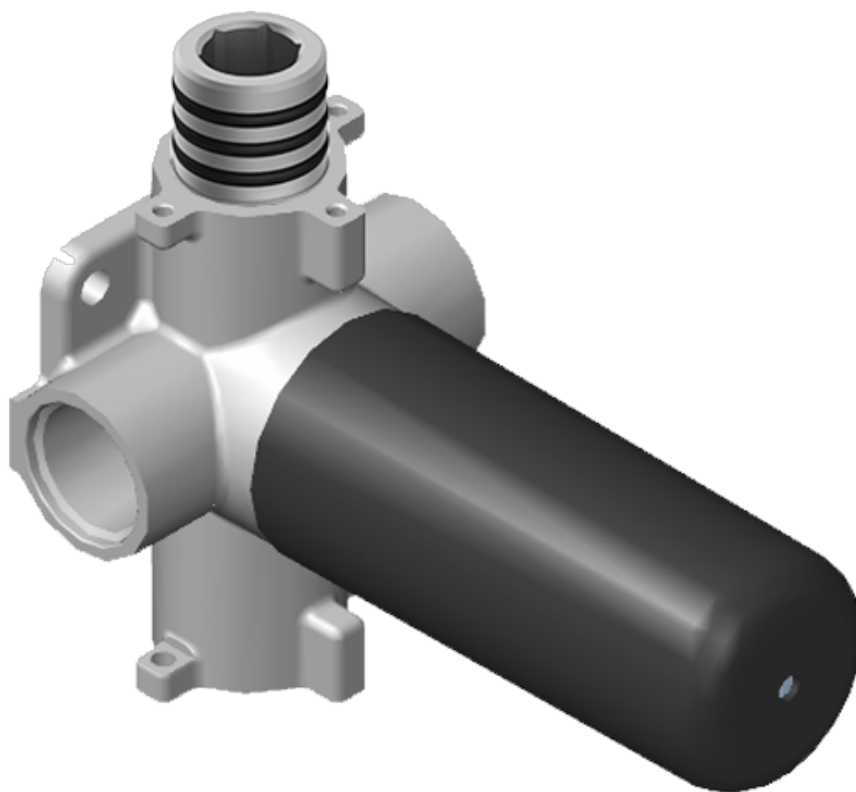

SHOWER
M-Series Full Thermostatic
Shower System
GM3.128WH-LM31E0

GRAFF[®]

Information

- 3/4" thermostatic valve and trim
- 3/4" stop/volume control valve and 2-way diverter valve
- Showerhead features no-clog, easy-clean spray nozzles
- Flush-mounted swivel body sprays (3 pieces)
- Handshower set with wall bracket and 59" hose
- Optional extension kit
- Flow rates: showerhead ≤ 1.8 max gpm, handshower ≤ 1.5 max gpm, body sprays ≤ 1.5 max gpm each
- ADA

Finishes

Polished
Chrome

Steelnox®
(Satin Nickel)

G-8006

M-Series

3/4" Concealed Thermostatic Rough Valve

Product Features

- 12.9 gpm @ 60 psi
- 3/4" universal inlets
- Built-in service stops
- Stacking outlet feature
- Complete serviceability from front of all units
- Supplied with protective plastic cover
- CalGreen compliant dependent on functions

www.graff-faucets.com | phone: 800-954-4723

SHOWER
Two-Way Diverter Volume Control
Valve WITH Off Function and Pass-
Through
G-8052

GRAFF®

Information

- 11.7 gpm @ 60 psi
- 3/4" universal inlets/outlets with female threads
- Operates one function at a time
- Stacking inlet and pass-through port feature
- Supplied with protective plastic cover
- CALGreen compliant depending on functions

Finishes

Polished
Chrome

Steelnox®
(Satin Nickel)

G-8052 M-Series
2-Way Diverter Volume Control Valve
WITH Off Function and Pass-Through

Product Features

- 12.1 gpm @ 60 psi
- 3/4" universal inlets/outlets with female threads
- Stacking inlet and pass-through port feature
- Supplied with protective plastic cover
- CalGreen compliant dependent on functions