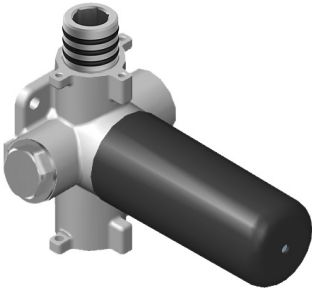

Finishes

Polished
Chrome

Steelnox®
(Satin Nickel)

G-8076

M-Series

Stop/Volume Control Rough Valve with Pass-Through

GRAFF[®]
CUTTING EDGE DESIGN

Product Features

- 13.2 gpm @ 60 psi
- 3/4" universal inlets/outlets with female threads
- Stacking inlet and pass-through port feature
- Supplied with protective plastic cover
- CalGreen compliant dependent on functions

www.graff-faucets.com | phone: 800-954-4723

SHOWER
Square Flush Mount Body Spray
w/ Solid Brass Swivel Head
G-8497

GRAFF[®]

Information

- 12 no-clog, easy-clean silicon jets
- Metal ball-joint allows for 18° angle adjustment of body spray
- Brass wall escutcheon and flush-mounted trim
- 1/2" NPT female thread inlet
- Body spray flow rate ≤ 1.5 max gpm

Finishes

Polished
Chrome

Steelnox[®]
(Satin Nickel)

G-8497

Shower Components

Contemporary Flush-Mount Body Spray with Solid Brass Swivel Head

Product Features

- 12 no-clog, easy-clean silicone jets
- Metal ball-joint allows for 18° angle adjustment of body spray
- Brass wall escutcheon and Flush-mounted trim
- 1/2" NPT female thread inlet
- Body spray flow rate ≤ 1.5 max gpm