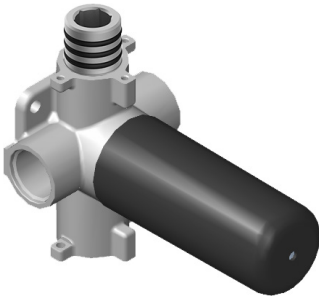

SHOWER
M-Series Full Thermostatic
Shower System
GM3.128WH-LM31E0

GRAFF[®]

Information

- 3/4" thermostatic valve and trim
- 3/4" stop/volume control valve and 2-way diverter valve
- Showerhead features no-clog, easy-clean spray nozzles
- Flush-mounted swivel body sprays (3 pieces)
- Handshower set with wall bracket and 59" hose
- Optional extension kit
- Flow rates: showerhead ≤ 1.8 max gpm, handshower ≤ 1.5 max gpm, body sprays ≤ 1.5 max gpm each
- ADA

Finishes

Polished
Chrome

Steelnox®
(Satin Nickel)

G-8006

M-Series

3/4" Concealed Thermostatic Rough Valve

Product Features

- 12.9 gpm @ 60 psi
- 3/4" universal inlets
- Built-in service stops
- Stacking outlet feature
- Complete serviceability from front of all units
- Supplied with protective plastic cover
- CalGreen compliant dependent on functions

www.graff-faucets.com | phone: 800-954-4723

SHOWER
Two-Way Diverter Volume Control
Valve WITH Off Function and Pass-
Through
G-8052

GRAFF®

Information

- 11.7 gpm @ 60 psi
- 3/4" universal inlets/outlets with female threads
- Operates one function at a time
- Stacking inlet and pass-through port feature
- Supplied with protective plastic cover
- CALGreen compliant depending on functions

Finishes

Polished
Chrome

Steelnox®
(Satin Nickel)

G-8052 M-Series
2-Way Diverter Volume Control Valve
WITH Off Function and Pass-Through

Product Features

- 12.1 gpm @ 60 psi
- 3/4" universal inlets/outlets with female threads
- Stacking inlet and pass-through port feature
- Supplied with protective plastic cover
- CalGreen compliant dependent on functions