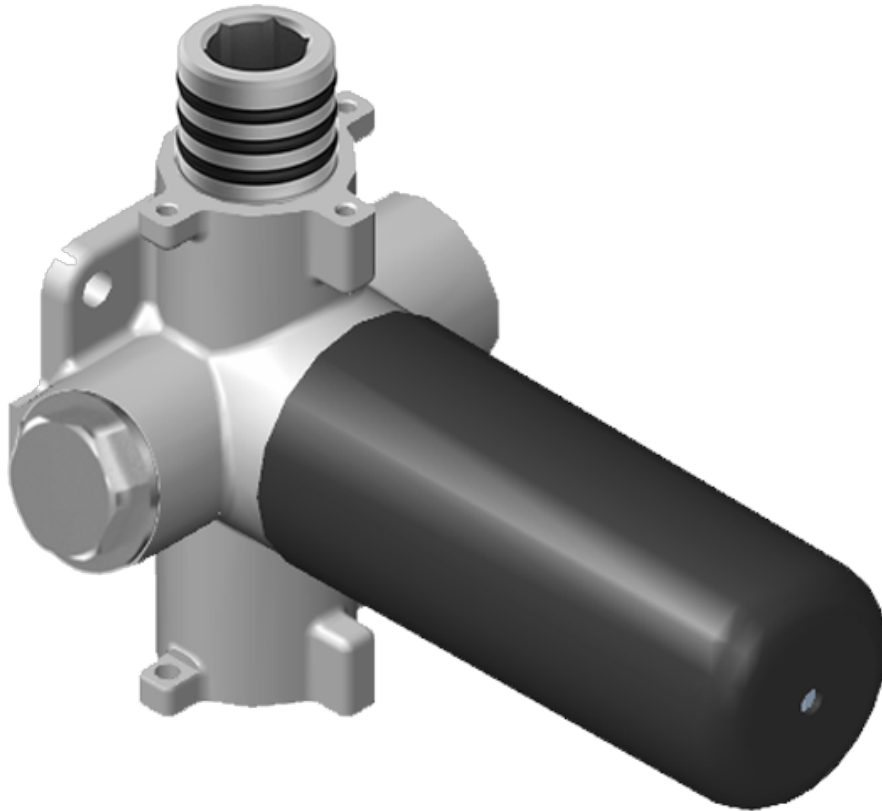

SHOWER
M-Series Full Thermostatic
Shower System
GM3.128WH-LM31E0

GRAFF[®]

Information

- 3/4" thermostatic valve and trim
- 3/4" stop/volume control valve and 2-way diverter valve
- Showerhead features no-clog, easy-clean spray nozzles
- Flush-mounted swivel body sprays (3 pieces)
- Handshower set with wall bracket and 59" hose
- Optional extension kit
- Flow rates: showerhead ≤ 1.8 max gpm, handshower ≤ 1.5 max gpm, body sprays ≤ 1.5 max gpm each
- ADA

Finishes

Polished
Chrome

Steelnox®
(Satin Nickel)

G-8052 M-Series
2-Way Diverter Volume Control Valve
WITH Off Function and Pass-Through

Product Features

- 12.1 gpm @ 60 psi
- 3/4" universal inlets/outlets with female threads
- Stacking inlet and pass-through port feature
- Supplied with protective plastic cover
- CalGreen compliant dependent on functions

www.graff-faucets.com | phone: 800-954-4723

SHOWER
Solar M-Series Valve Trim with
Three Handles
G-8057-LM31E0-T

GRAFF[®]

Information

- Three metal handles, decorative trim plate
- Use with M-Series rough valves
- ADA

Finishes

Polished
Chrome

Steelnox[®]
(Satin Nickel)

G-8057-LM31E1-T

SOLAR Series

GRAFF[®]
CUTTING EDGE DESIGN

SHOWER
Stop/Volume Control Valve with
Pass Through
G-8076

GRAFF®