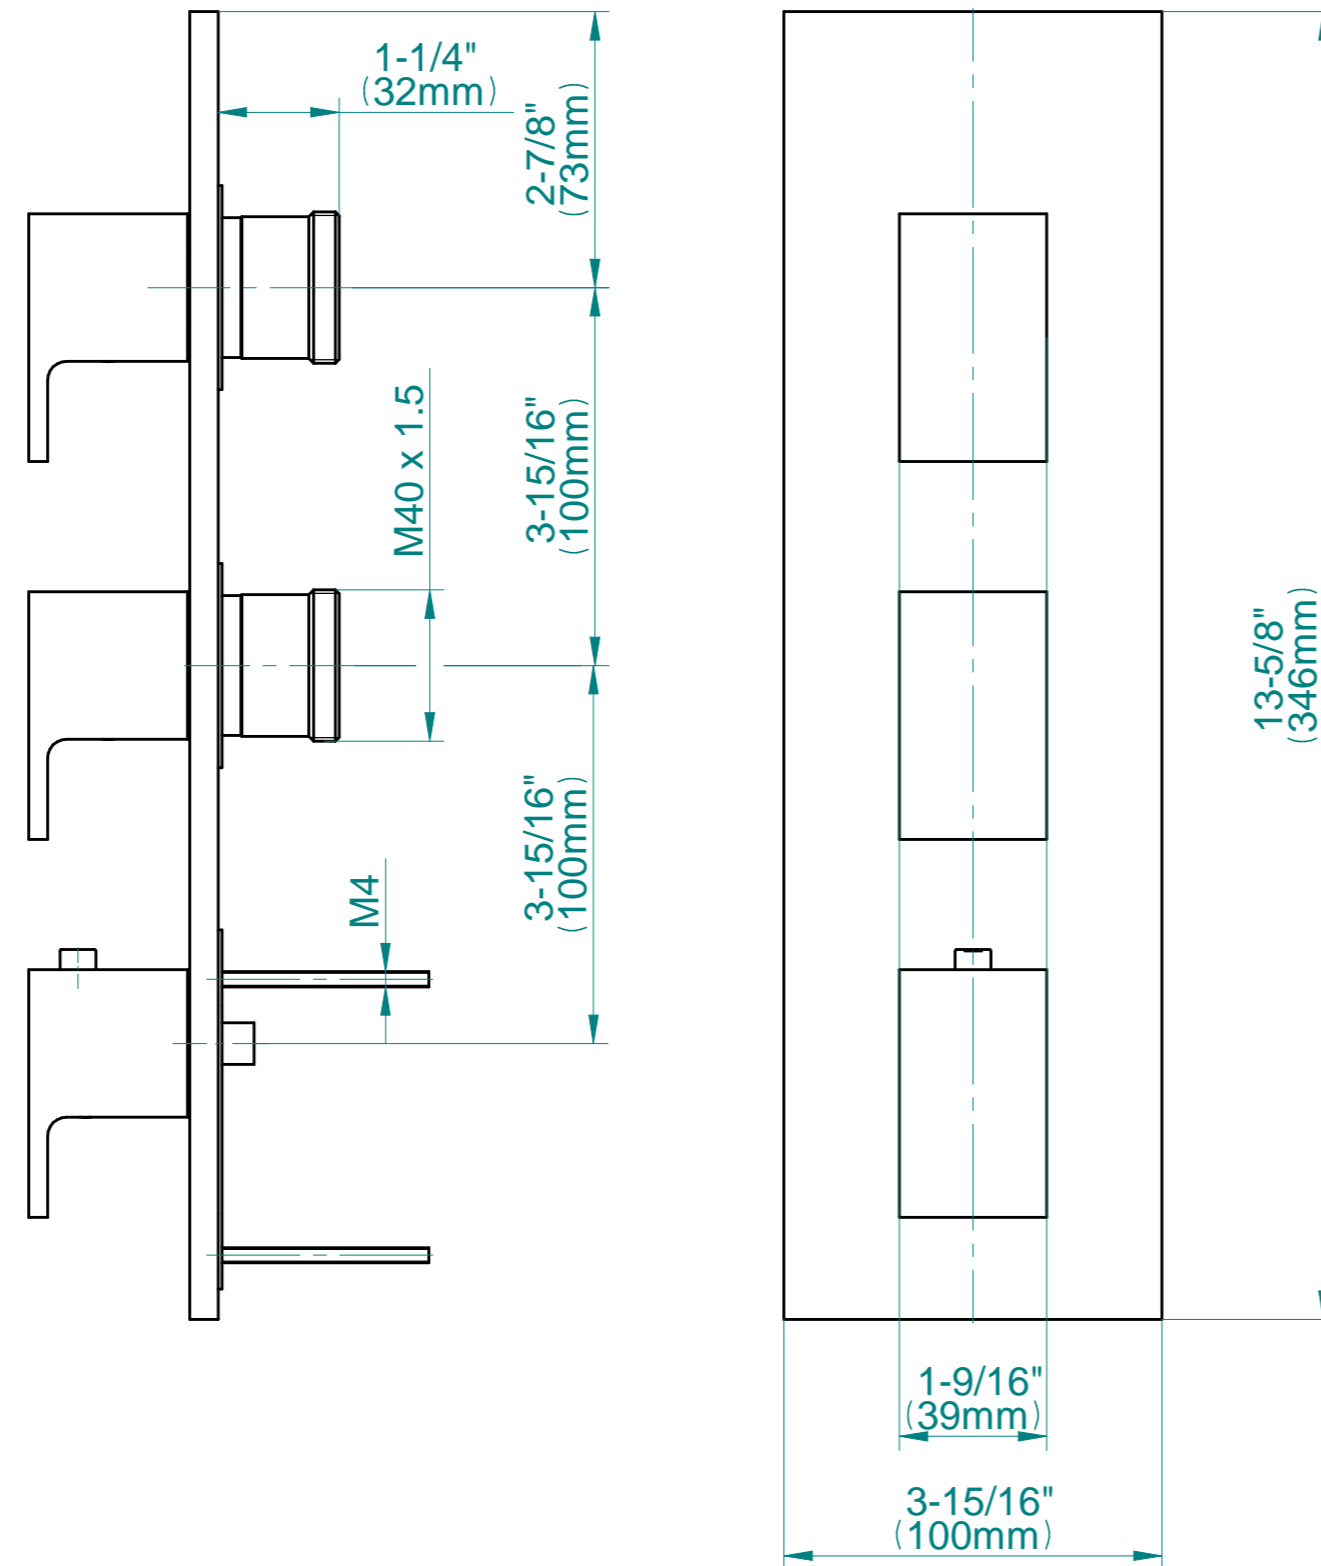

G-8057-LM31E1-T

SOLAR Series

GRAFF®
CUTTING EDGE DESIGN