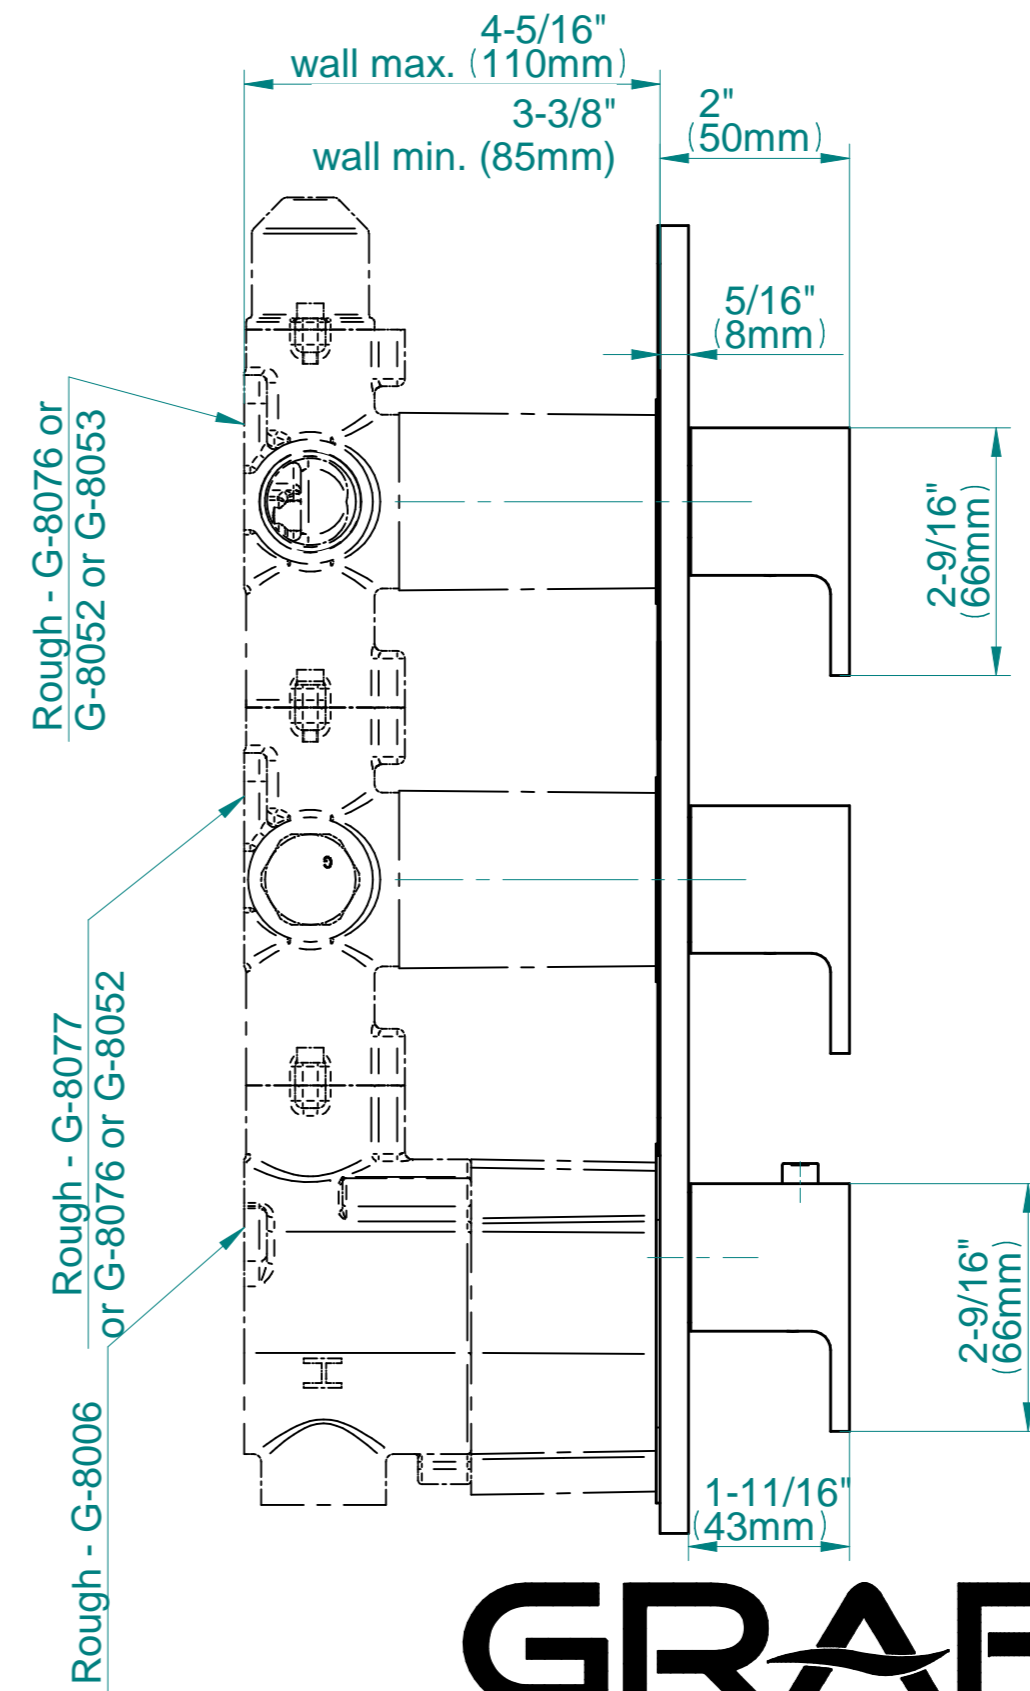

G-8057-LM31E1-T

SOLAR Series

GRAFF®
CUTTING EDGE DESIGN