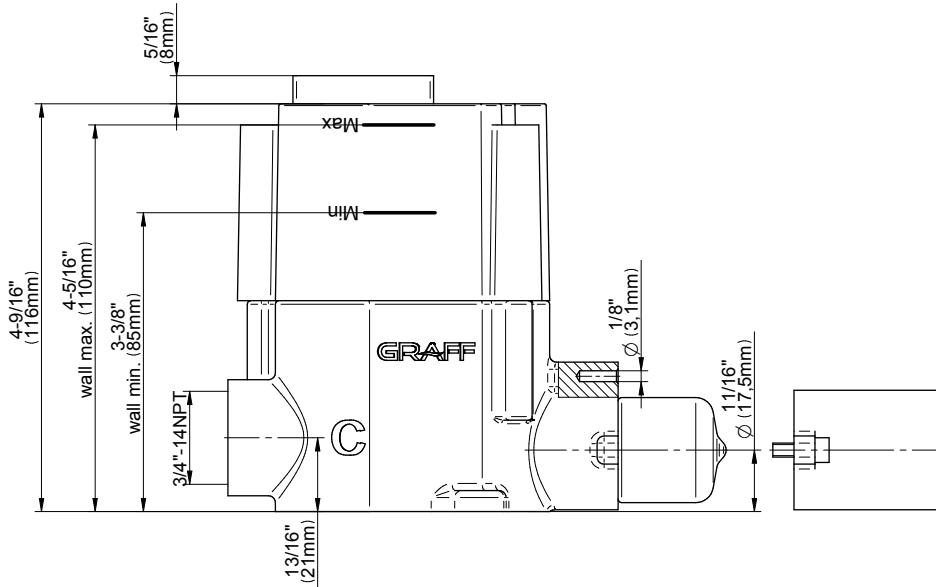

The measurements shown are for reference only. Products and specifications shown are subject to change without notice. Revised 3/2016.

www.graff-faucets.com | phone: 800-954-4723