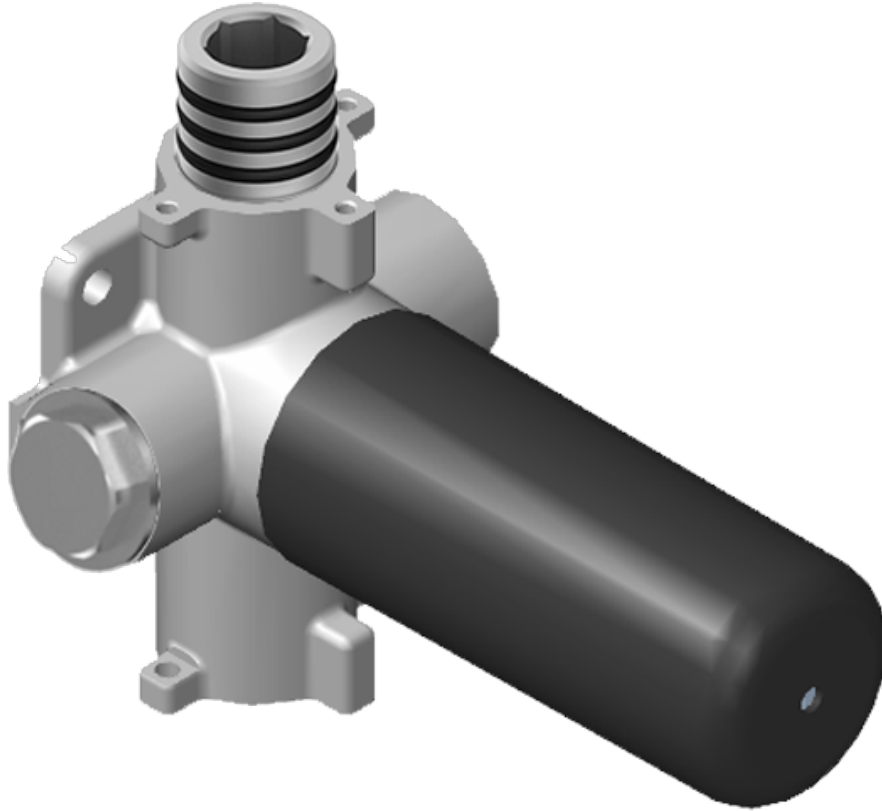

SHOWER
M-Series Full Thermostatic
Shower System
GM3.128SH-LM40E0

GRAFF[®]

Information

- 3/4" thermostatic valve and trim
- 3/4" stop/volume control valve and 2-way diverter valve and trims
- Showerhead features no-clog, easy-clean spray nozzles
- Flush-mounted swivel body sprays (3 pieces)
- Handshower set with wall bracket and 59" hose
- Optional extension kit
- Flow rates: showerhead \leq 1.8 max gpm, handshower \leq 1.5 max gpm, body sprays \leq 1.5 max gpm each
- ADA

www.graff-faucets.com | phone: 800-954-4723

SHOWER
Immersion M-Series 2-Way
Diverter Valve Trim with Handle
G-8071-LM40E1-T

GRAFF®

Information

- Single metal handle and decorative trim plate
- Use with G-8052 2-Way Diverter Volume Control Valve WITH Off Function and Pass-Through
- ADA

Finishes

Polished
Chrome

Steelnox®
(Satin Nickel)

G-8071-LM40E1-T

IMMERSION Series

SHOWER
Stop/Volume Control Valve with
Pass Through
G-8076

GRAFF®

Information

Finishes

Polished
Chrome

Steelnox®
(Satin Nickel)

G-8076

M-Series

Stop/Volume Control Rough Valve with Pass-Through

Product Features

- 13.2 gpm @ 60 psi
- 3/4" universal inlets/outlets with female threads
- Stacking inlet and pass-through port feature
- Supplied with protective plastic cover
- CalGreen compliant dependent on functions