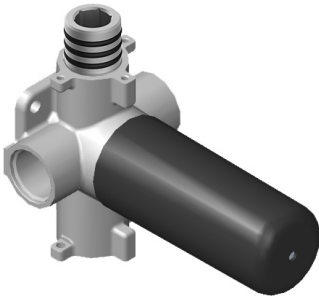

Finishes

Polished
Chrome

Steelnox[®]
(Satin Nickel)

G-8006

M-Series

3/4" Concealed Thermostatic Rough Valve

Product Features

- 12.9 gpm @ 60 psi
- 3/4" universal inlets
- Built-in service stops
- Stacking outlet feature
- Complete serviceability from front of all units
- Supplied with protective plastic cover
- CalGreen compliant dependent on functions

- 11.7 gpm @ 60 psi
- 3/4" universal inlets/outlets with female threads
- Operates one function at a time
- Stacking inlet and pass-through port feature
- Supplied with protective plastic cover
- CALGreen compliant depending on functions

Finishes

Polished
Chrome

Steelnox®
(Satin Nickel)

G-8052 M-Series
2-Way Diverter Volume Control Valve
WITH Off Function and Pass-Through

Product Features

- 12.1 gpm @ 60 psi
- 3/4" universal inlets/outlets with female threads
- Stacking inlet and pass-through port feature
- Supplied with protective plastic cover
- CalGreen compliant dependent on functions

www.graff-faucets.com | phone: 800-954-4723

SHOWER
Immersion M-Series 2-Way
Diverter Valve Trim with Handle
G-8071-LM40E1-T

GRAFF®

Information

- Single metal handle and decorative trim plate
- Use with G-8052 2-Way Diverter Volume Control Valve WITH Off Function and Pass-Through
- ADA