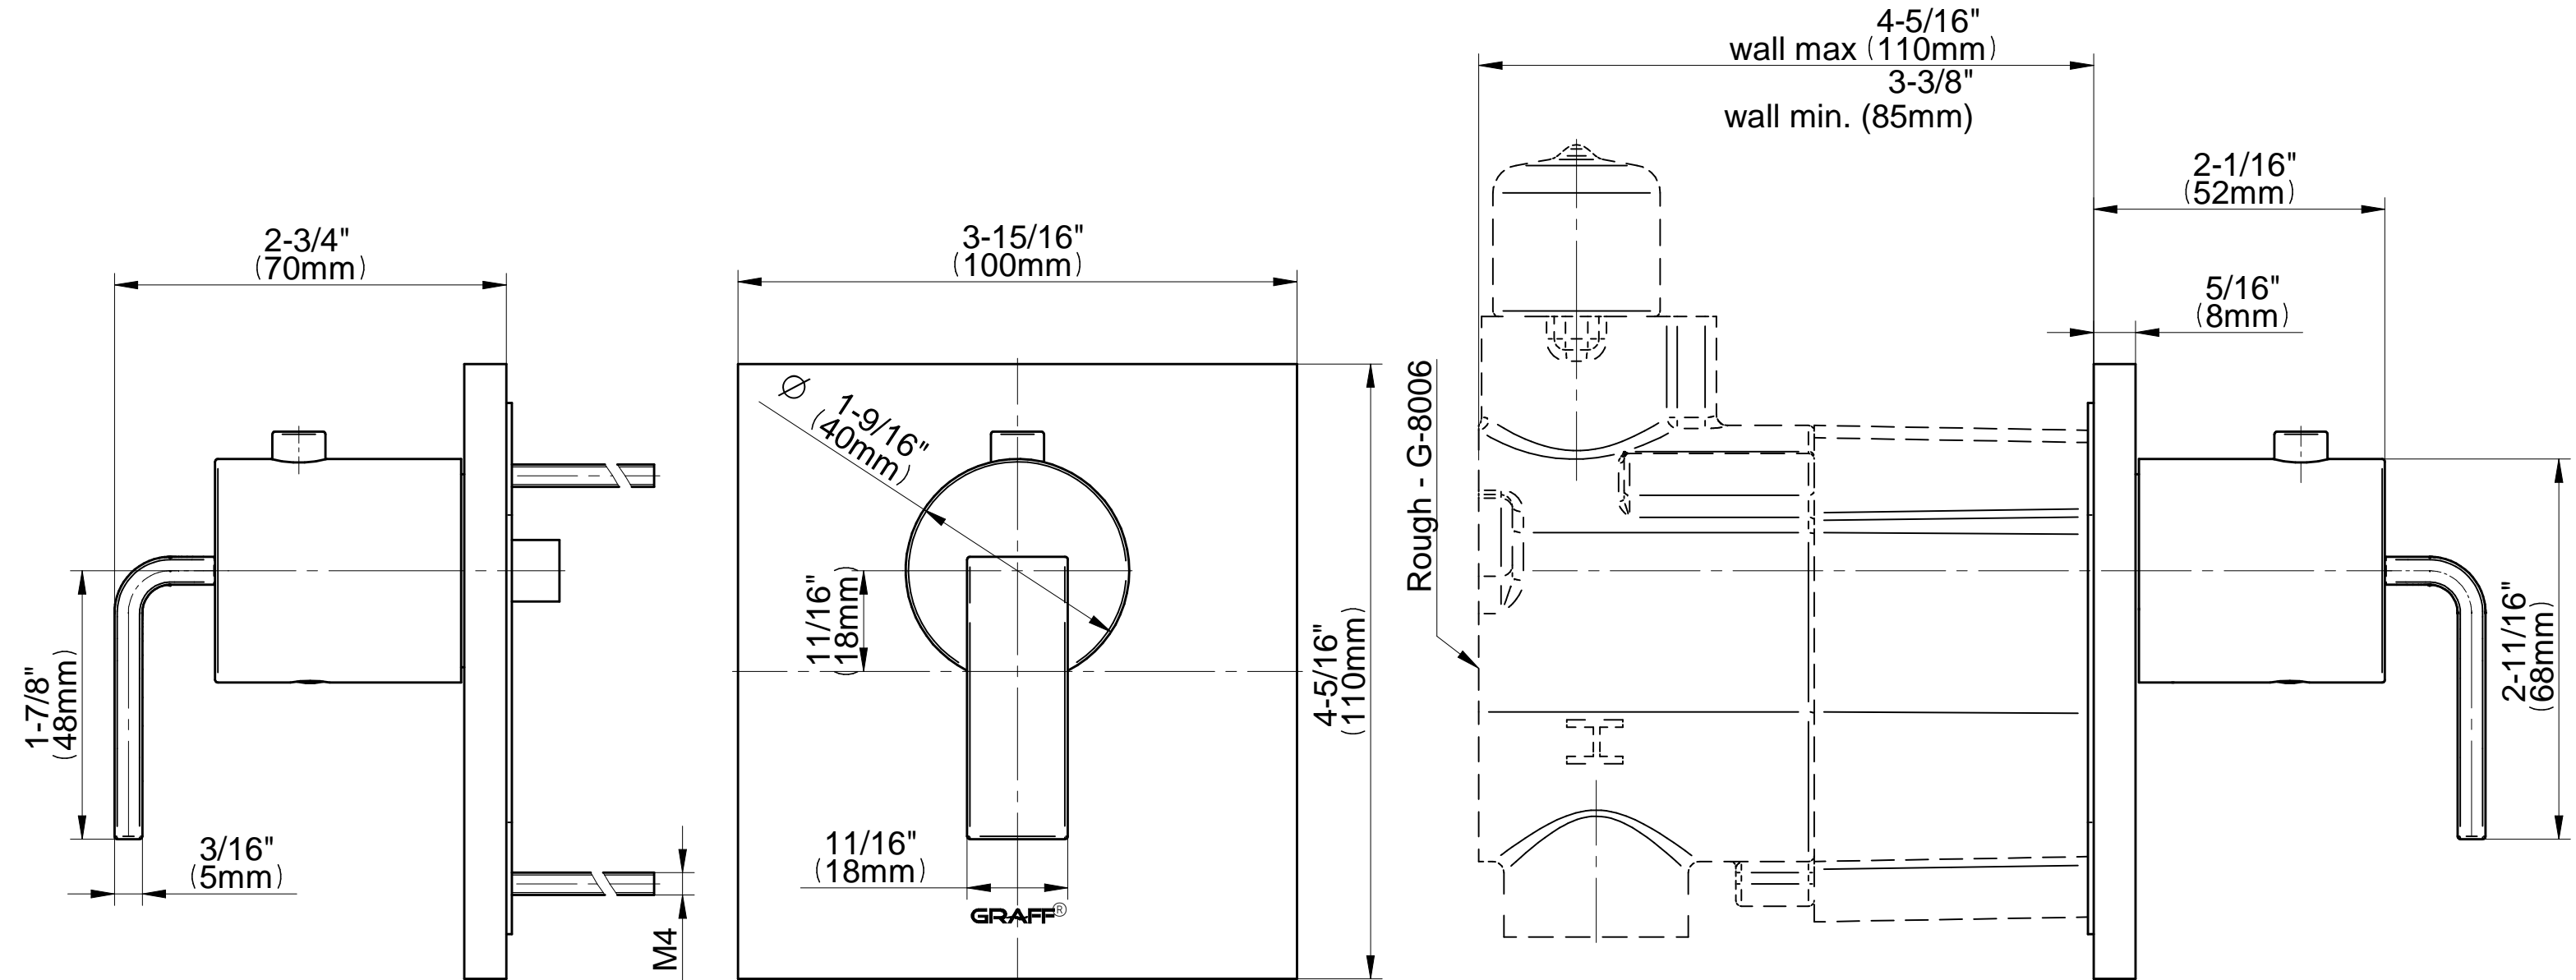

G-8043-LM40E-T

IMMERSION Series