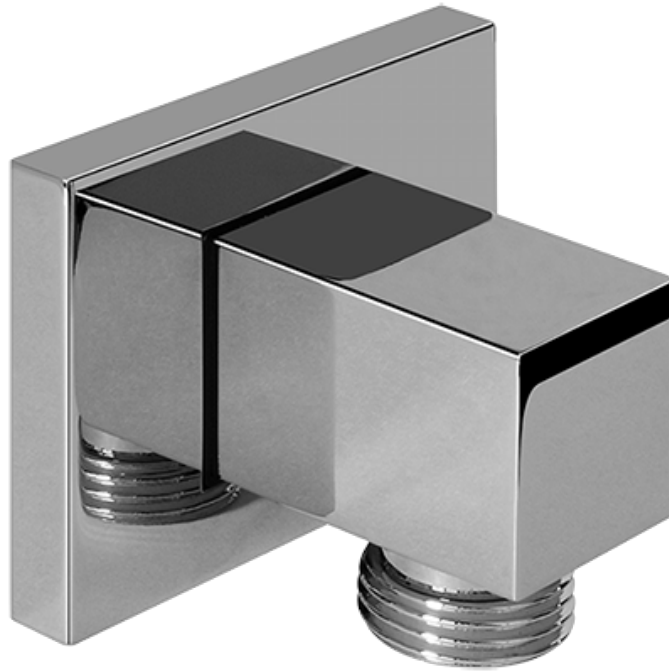

* Special order finish- call for availability

SHOWER
Contemporary Square Wall
Bracket for Handshower
G-8632

GRAFF®

Information

- Solid brass construction

Finishes

Polished
Chrome

Steelnox®
(Satin Nickel)

G-8632

Contemporary Square Wall Bracket for Handshower

Product Features

- Solid brass construction

Available Finishes

- Polished Chrome
G-8632-PC
- Steelnox[®]
G-8632-SN

Warranty

- Limited lifetime warranty

www.graff-faucets.com | phone: 800-954-4723

SHOWER
Contemporary Square Wall Supply
Elbow
G-8633

GRAFF®

Information

- 1/2" NPT female thread inlet

Finishes

Polished
Chrome

Stealnox®
(Satin Nickel)

G-8633

Contemporary Square Wall Supply Elbow

Product Features

- 1/2" NPT female thread inlet

Available Finishes

- Polished Chrome
G-8633-PC
- Steelnox[®]
G-8633-SN
- Architectural Black w/Chrome
Accents
G-8633-PC/BK