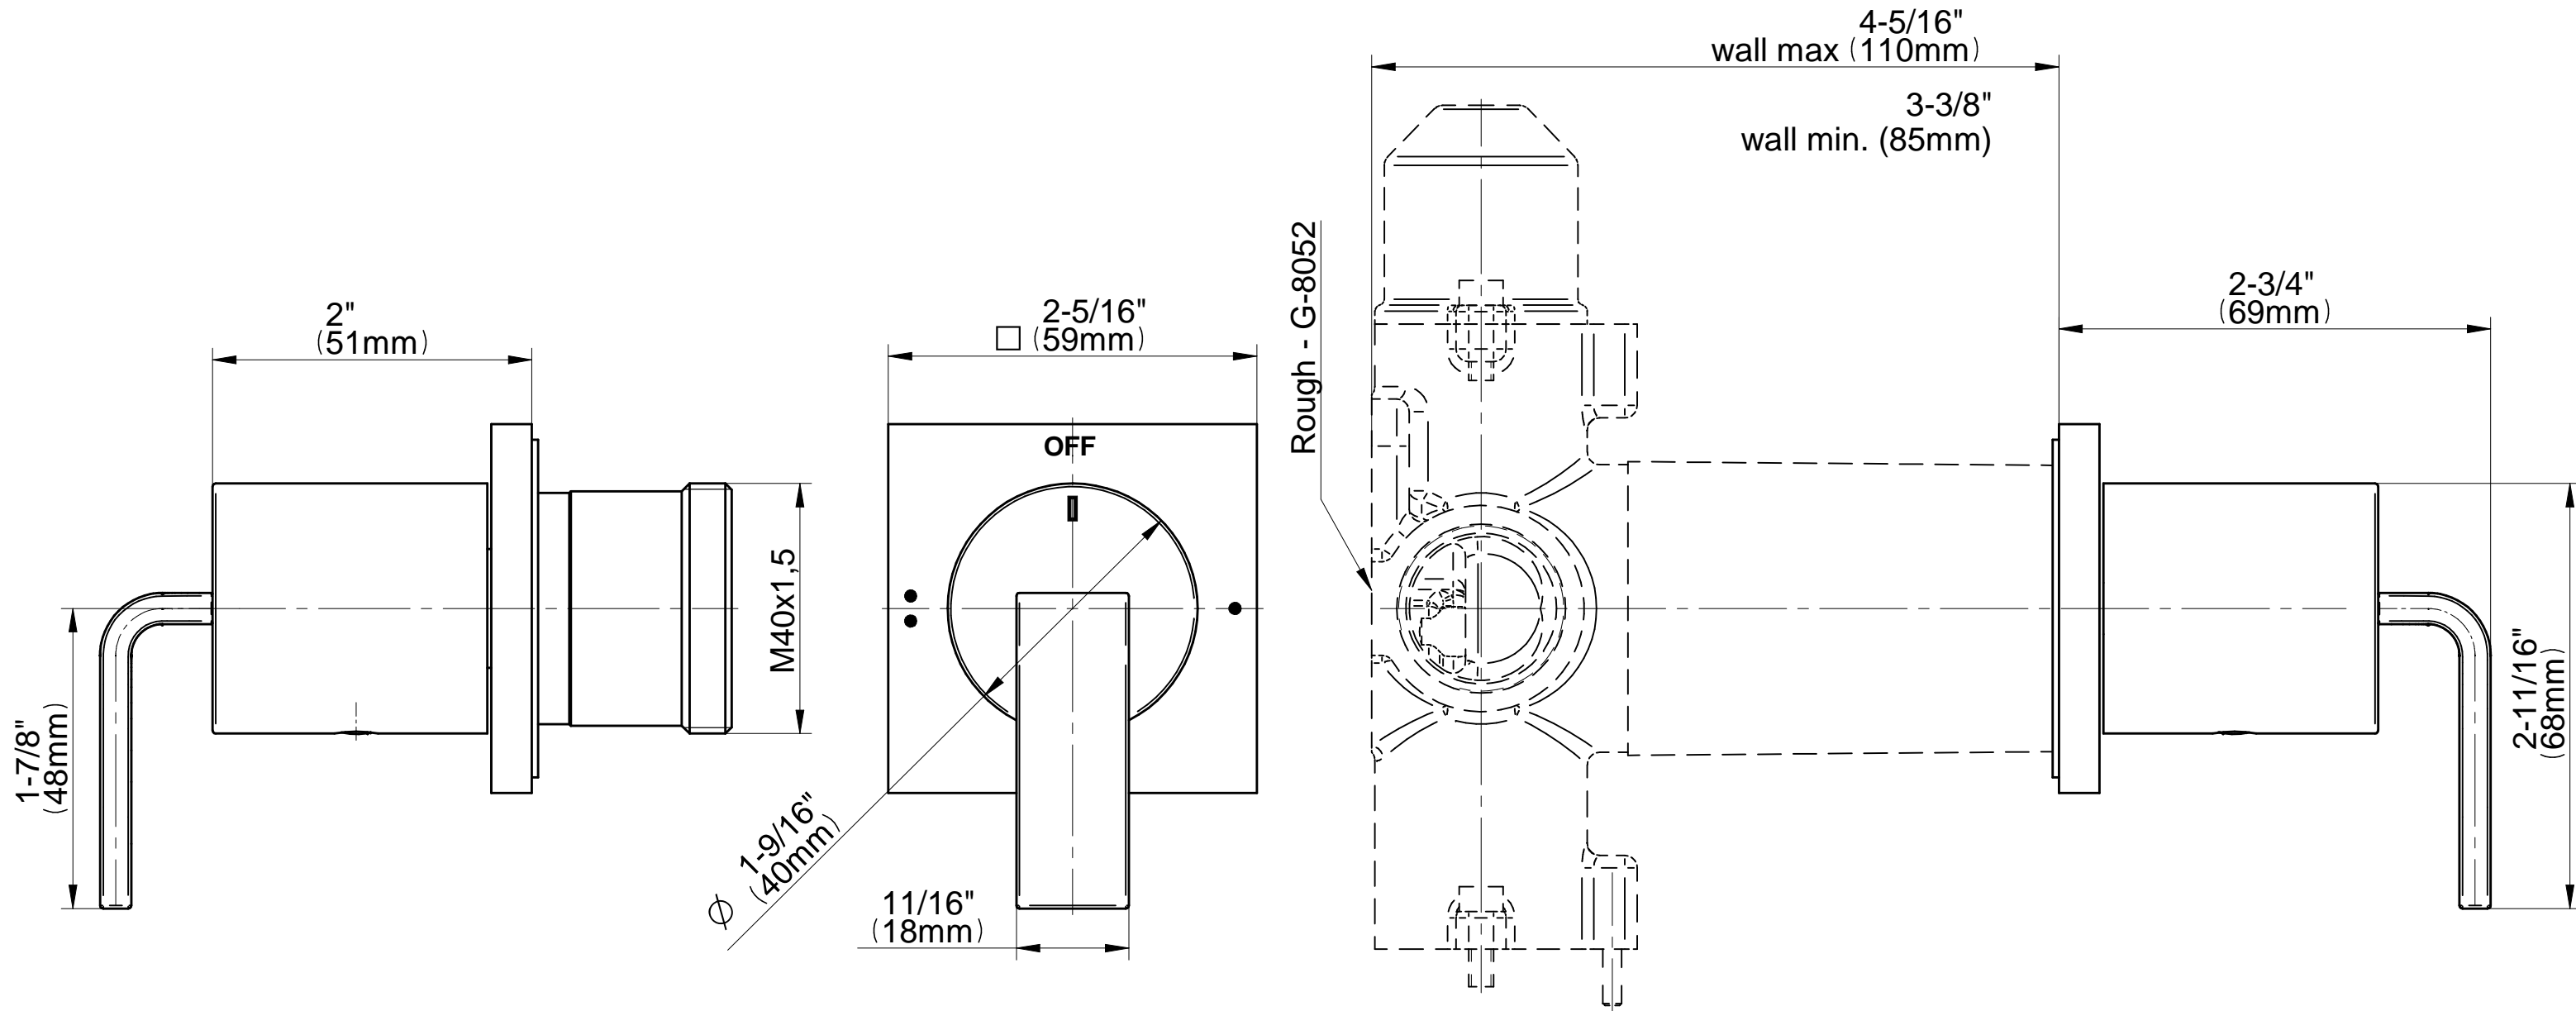

G-8071-LM40E1-T

IMMERSION Series