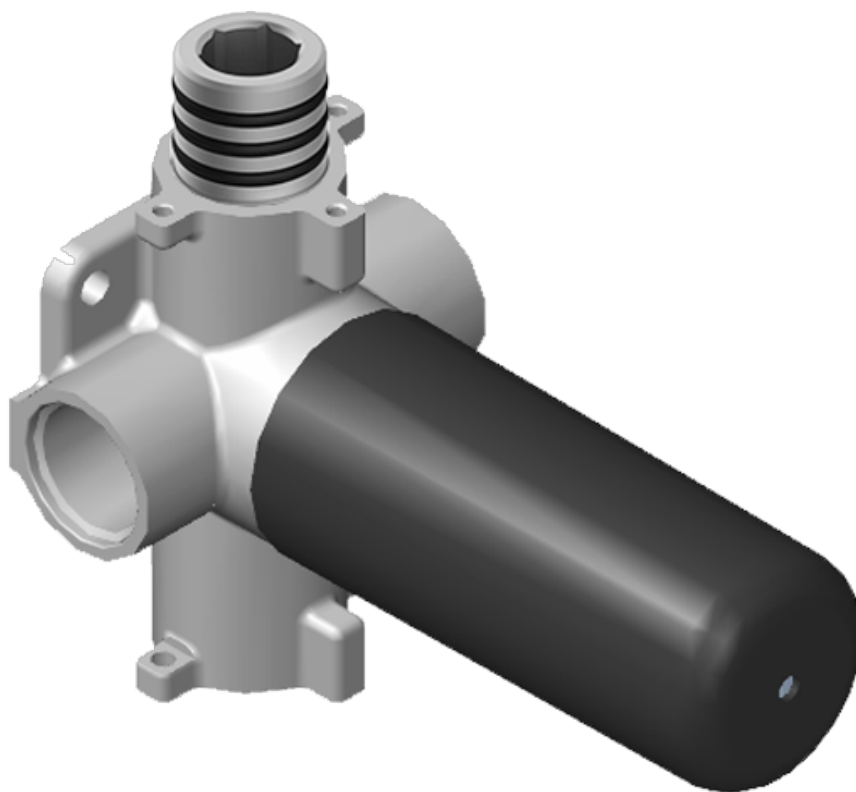

Finishes

Polished
Chrome

Steelnox[®]
(Satin Nickel)

G-8006

M-Series

3/4" Concealed Thermostatic Rough Valve

Product Features

- 12.9 gpm @ 60 psi
- 3/4" universal inlets
- Built-in service stops
- Stacking outlet feature
- Complete serviceability from front of all units
- Supplied with protective plastic cover
- CalGreen compliant dependent on functions

www.graff-faucets.com | phone: 800-954-4723

SHOWER
Immersion M-Series Thermostatic
Valve Trim with Handle
G-8043-LM40E-T

GRAFF®

Information

- Single metal handle and decorative trim plate
- Use with G-8006 thermostatic rough valve
- ADA

Finishes

Polished
Chrome

Steelnox®
(Satin Nickel)

G-8043-LM40E-T

IMMERSION Series

SHOWER
Two-Way Diverter Volume Control
Valve WITH Off Function and Pass-
Through
G-8052

GRAFF®

Information

Finishes

Polished
Chrome

Steelnox®
(Satin Nickel)

G-8052 M-Series
2-Way Diverter Volume Control Valve
WITH Off Function and Pass-Through

Product Features

- 12.1 gpm @ 60 psi
- 3/4" universal inlets/outlets with female threads
- Stacking inlet and pass-through port feature
- Supplied with protective plastic cover
- CalGreen compliant dependent on functions