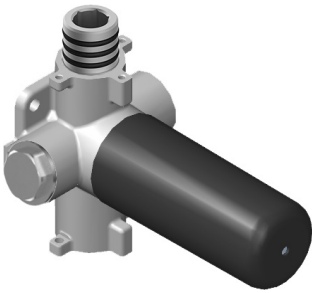

Finishes

Polished
Chrome

Steelnox®
(Satin Nickel)

G-8076

M-Series

Stop/Volume Control Rough Valve with Pass-Through

Product Features

- 13.2 gpm @ 60 psi
- 3/4" universal inlets/outlets with female threads
- Stacking inlet and pass-through port feature
- Supplied with protective plastic cover
- CalGreen compliant dependent on functions

www.graff-faucets.com | phone: 800-954-4723

SHOWER
Immersion M-Series Stop/Volume
Control Valve Trim with Handle
G-8098-LM40E1-T

GRAFF®

Information

- Single metal handle and decorative trim plate
- Use with G-8076 Stop/Volume Control rough valve with Pass- Through or G-8077 Stop/Volume Control rough valve
- ADA

Finishes

Polished
Chrome

Steelnox[®]
(Satin Nickel)

G-8497

Shower Components

Contemporary Flush-Mount Body Spray with Solid Brass Swivel Head

Product Features

- 12 no-clog, easy-clean silicone jets
- Metal ball-joint allows for 18° angle adjustment of body spray
- Brass wall escutcheon and Flush-mounted trim
- 1/2" NPT female thread inlet
- Body spray flow rate ≤ 1.5 max gpm