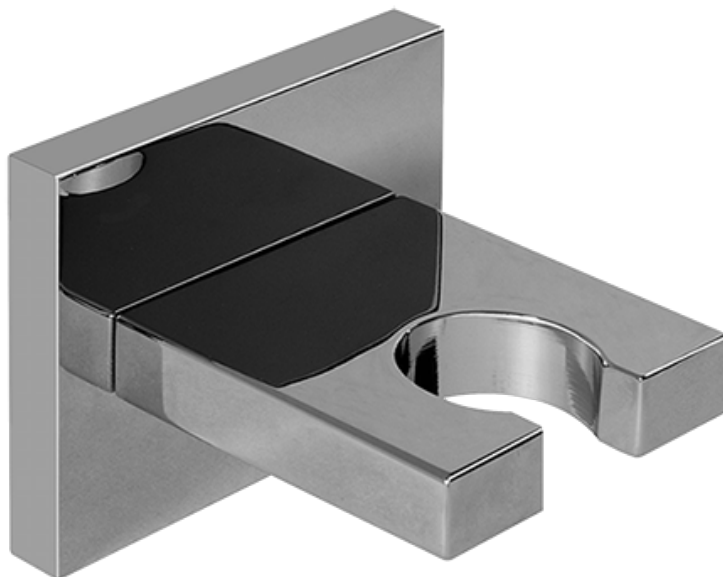

Finishes

Polished
Chrome

Steelnox[®]
(Satin Nickel)

G-8497

Shower Components

Contemporary Flush-Mount Body Spray with Solid Brass Swivel Head

Product Features

- 12 no-clog, easy-clean silicone jets
- Metal ball-joint allows for 18° angle adjustment of body spray
- Brass wall escutcheon and Flush-mounted trim
- 1/2" NPT female thread inlet
- Body spray flow rate ≤ 1.5 max gpm

SHOWER
59" Shower Hose
G-8605

GRAFF®

Information

- Brass spiral flexible hose with conical nut

Finishes

Polished
Chrome

Steelinox®
(Satin Nickel)

Product Features

* Special order finish- call for availability

SHOWER
Contemporary Square Wall
Bracket for Handshower
G-8632

GRAFF®

Information

- Solid brass construction

Finishes

Polished
Chrome

Steelnox®
(Satin Nickel)

G-8632

Contemporary Square Wall Bracket for Handshower

Product Features

- Solid brass construction

Available Finishes

- Polished Chrome
G-8632-PC
- Steelnox[®]
G-8632-SN

Warranty

- Limited lifetime warranty