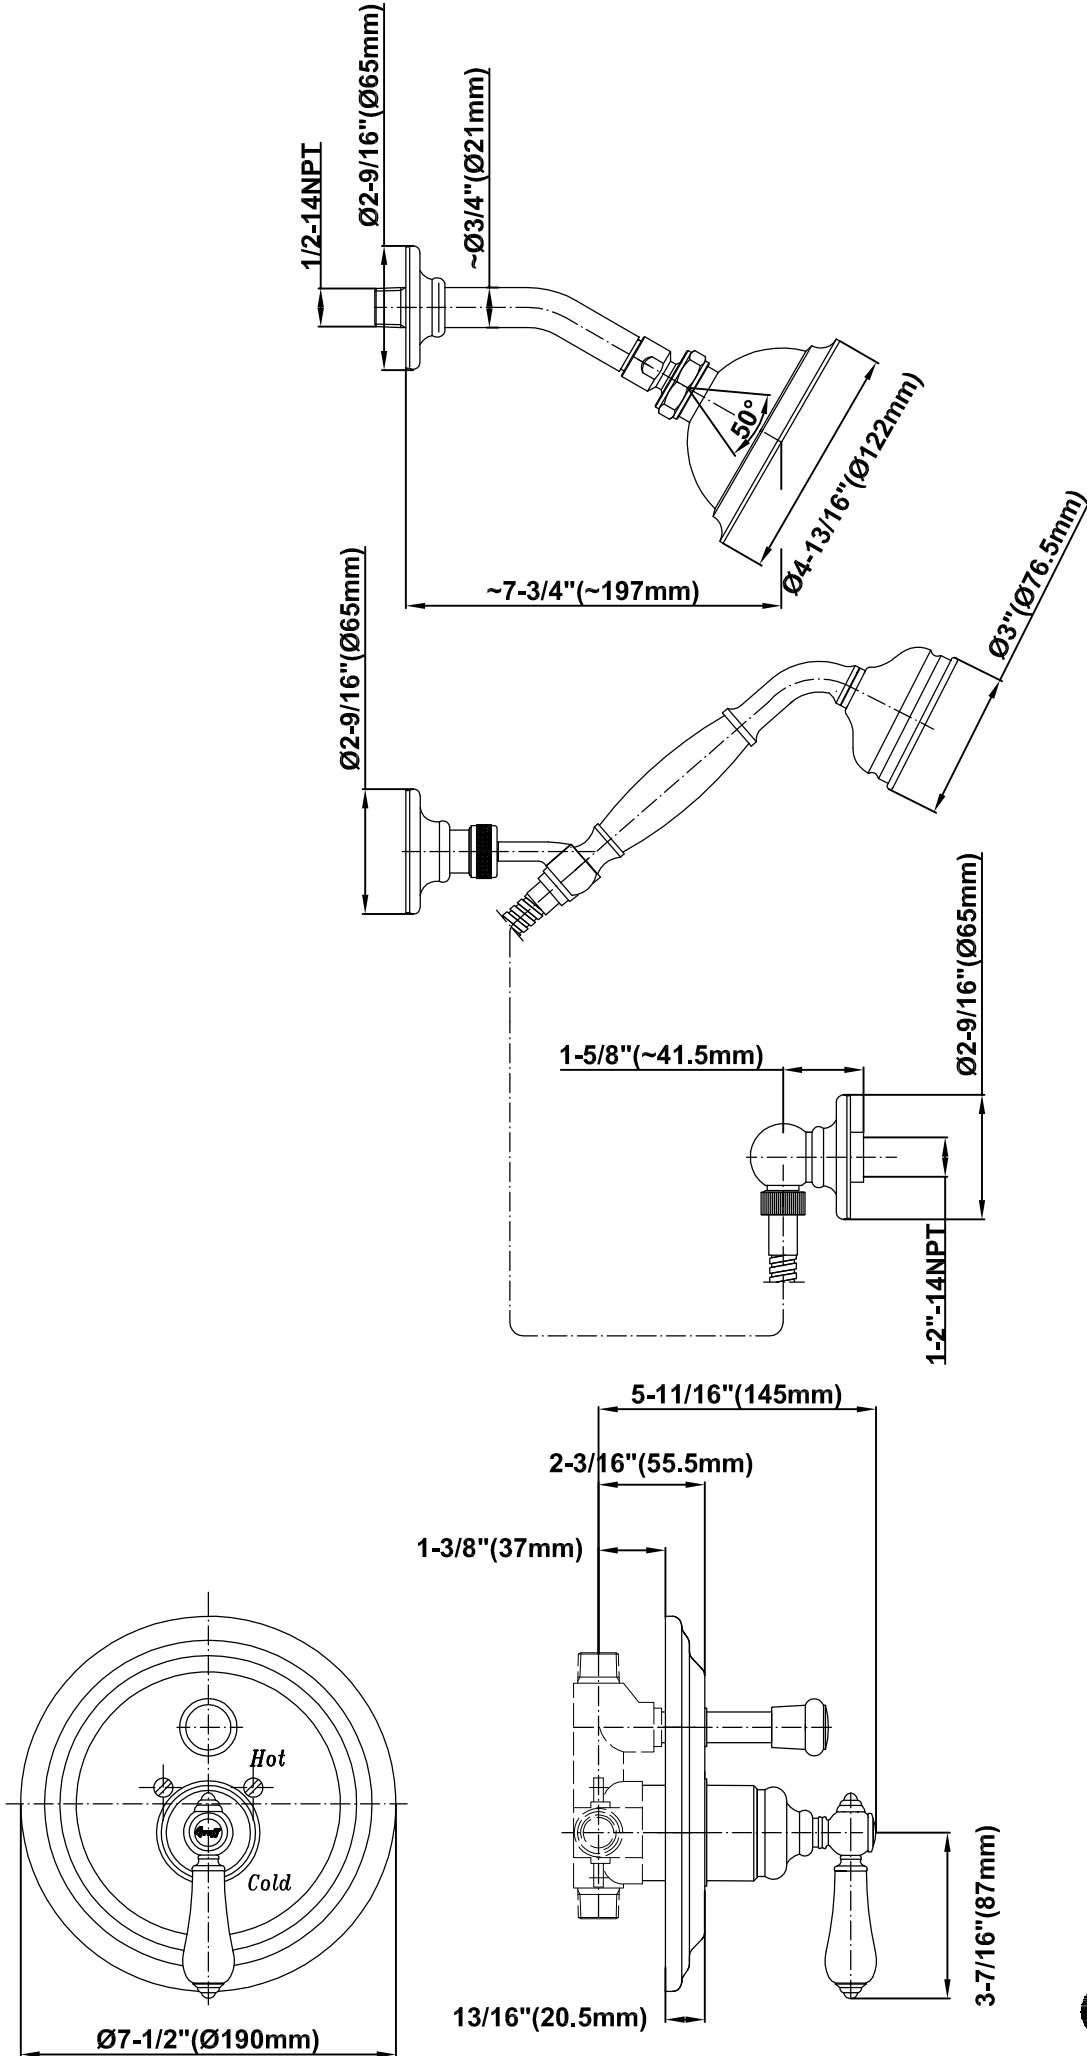

SHOWER  
Pressure Balancing Shower  
System - Shower with  
Handshower  
**G-7167-LC1S**

---

**GRAFF®**

## Information

- 1/2" pressure balance valve with diverter and trim
- 5" showerhead with 5" wall-mounted shower arm
- Handshower set with wall bracket and 59" hose
- Optional extension kit
- Flow rates: showerhead  $\leq 1.8$  max gpm, handshower  $\leq 1.5$  max gpm
- ADA
- CALGreen

# G-7167-LC1S

SHOWER  
Concealed Pressure Balancing  
Valve Rough w/Diverter  
**G-7055**

**GRAFF®**