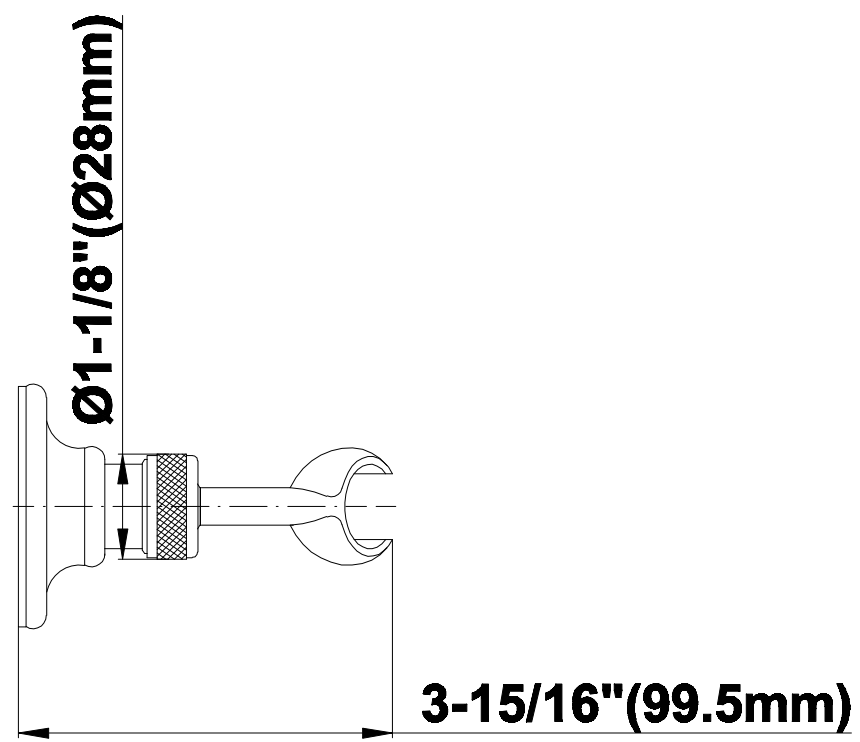

## Information

- 1/2" pressure balance valve with diverter and trim
- 5" showerhead with 5" wall-mounted shower arm
- Handshower set with wall bracket and 59" hose
- Optional extension kit
- Flow rates: showerhead  $\leq 1.8$  max gpm, handshower  $\leq 1.5$  max gpm
- ADA
- CALGreen

\* Special order finish- call for availability

SHOWER  
Traditional 5" Shower Arm  
**G-8520**

**GRAFF®**

**Information**

- Includes arm and flange
- 1/2" NPT male thread inlet
- For use with all showerheads (especially G-8420, G-8440 and G-8450)

# G-8602

SHOWER  
Traditional Wall Supply Elbow  
**G-8603**

**GRAFF®**

**Information**

- 1/2" NPT female thread inlet

**Finishes**

24K Gold

24K Brushed  
Gold