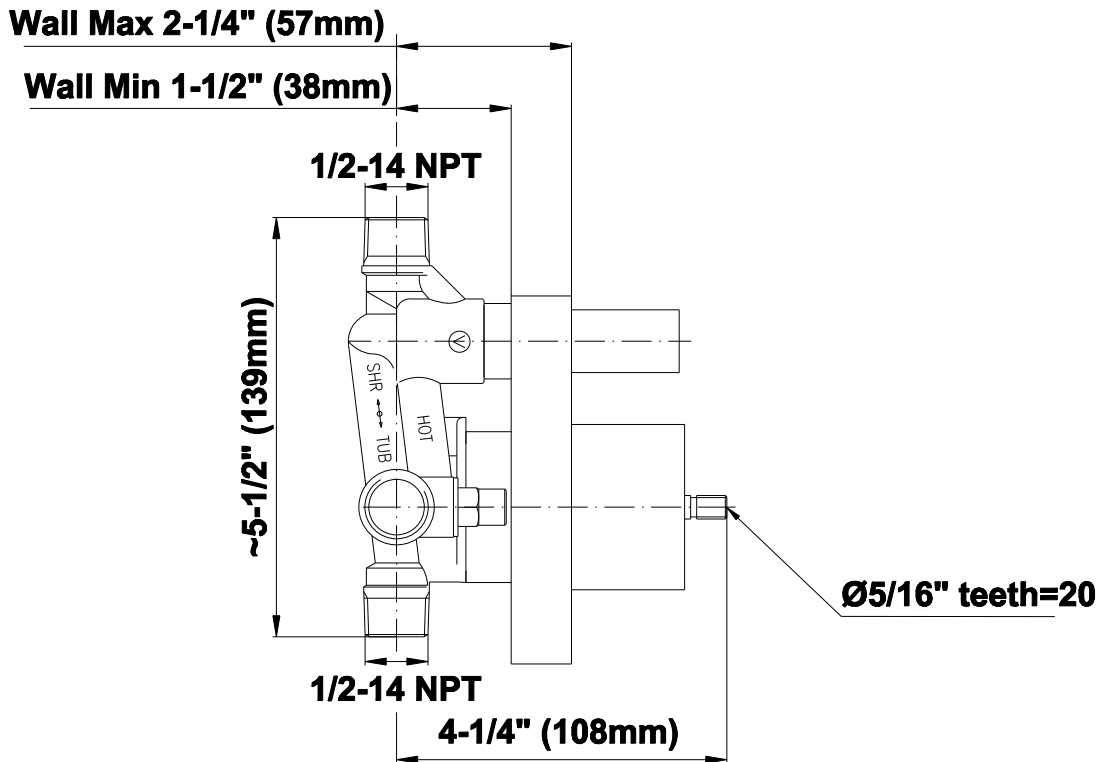

G-7055

1/2" Rough Valve w/Diverter

Product Features

- Anti-scald protection
- 1/2" universal inlets/outlets with male threads
- Built-in service stops
- Push-button diverter
- For use with tub & shower configuration
- Supplied with protective plastic guard

Warranty

- Limited lifetime warranty

For complete warranty information go to www.graff-faucets.com/en-nam/warranty