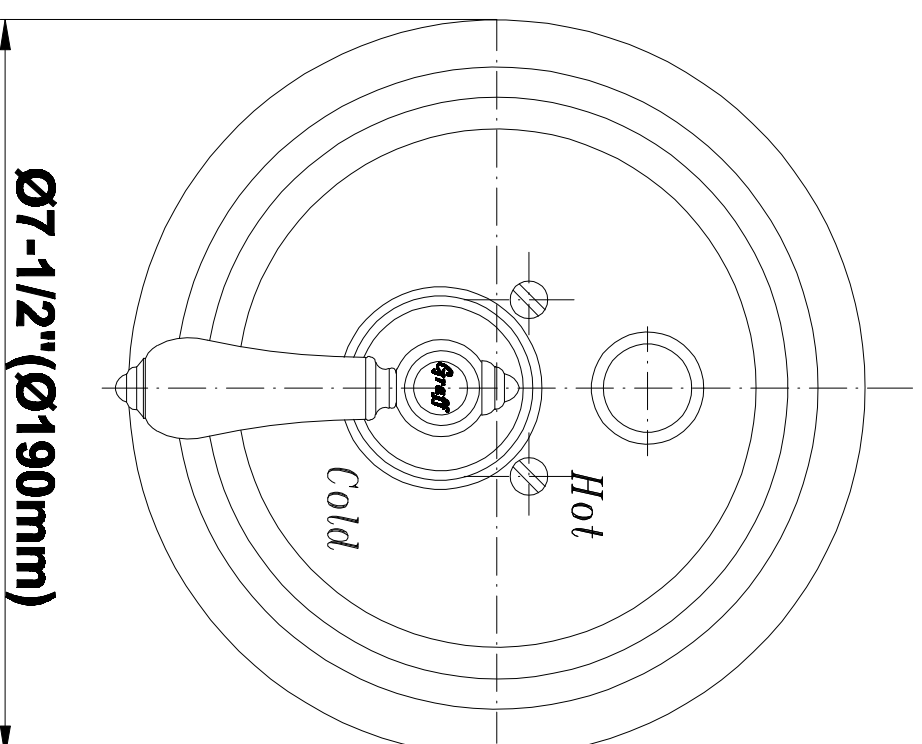

# G-7065

SHOWER  
5" Elegant Showerhead  
**G-8440**

**GRAFF®**

**Information**

- Original, unique shape
- 40 spray openings
- Metal ball-joint allows for showerhead angle adjustment
- Showerhead flow rate  $\leq 1.8$  max gpm
- CALGreen