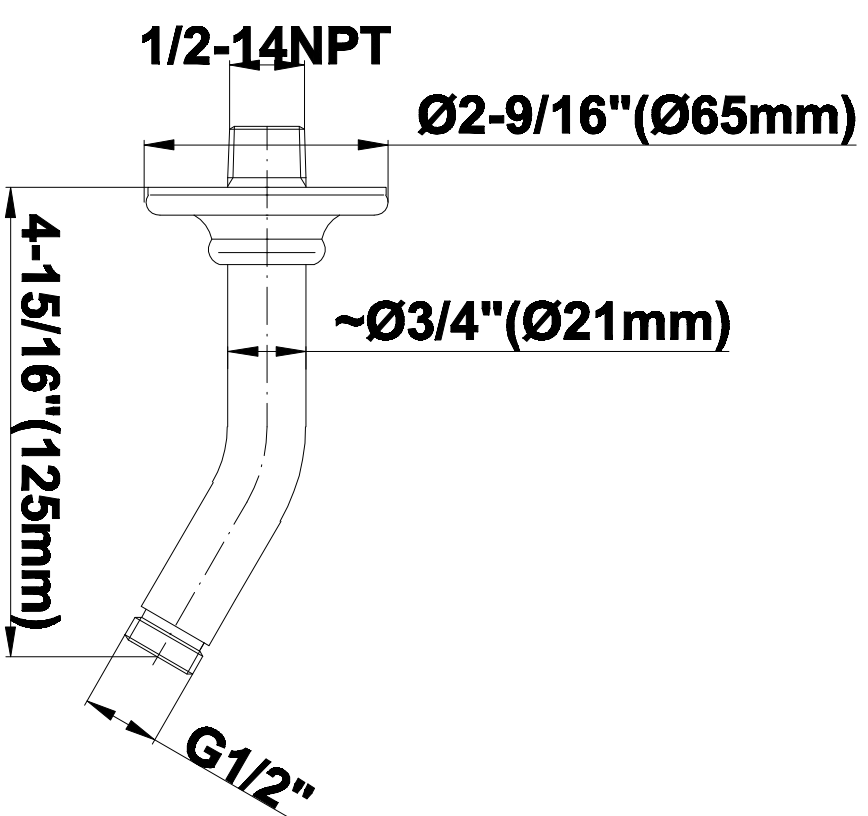

\* Special order finish- call for availability

SHOWER  
Traditional 5" Shower Arm  
**G-8520**

**GRAFF®**

**Information**

- Includes arm and flange
- 1/2" NPT male thread inlet
- For use with all showerheads (especially G-8420, G-8440 and G-8450)

# G-8520

SHOWER  
Traditional Wall Bracket for  
Handshower  
**G-8602**

**GRAFF®**

**Information**

- Solid brass construction
- Swivel holder

**Finishes**

24K Gold

24K Brushed  
Gold