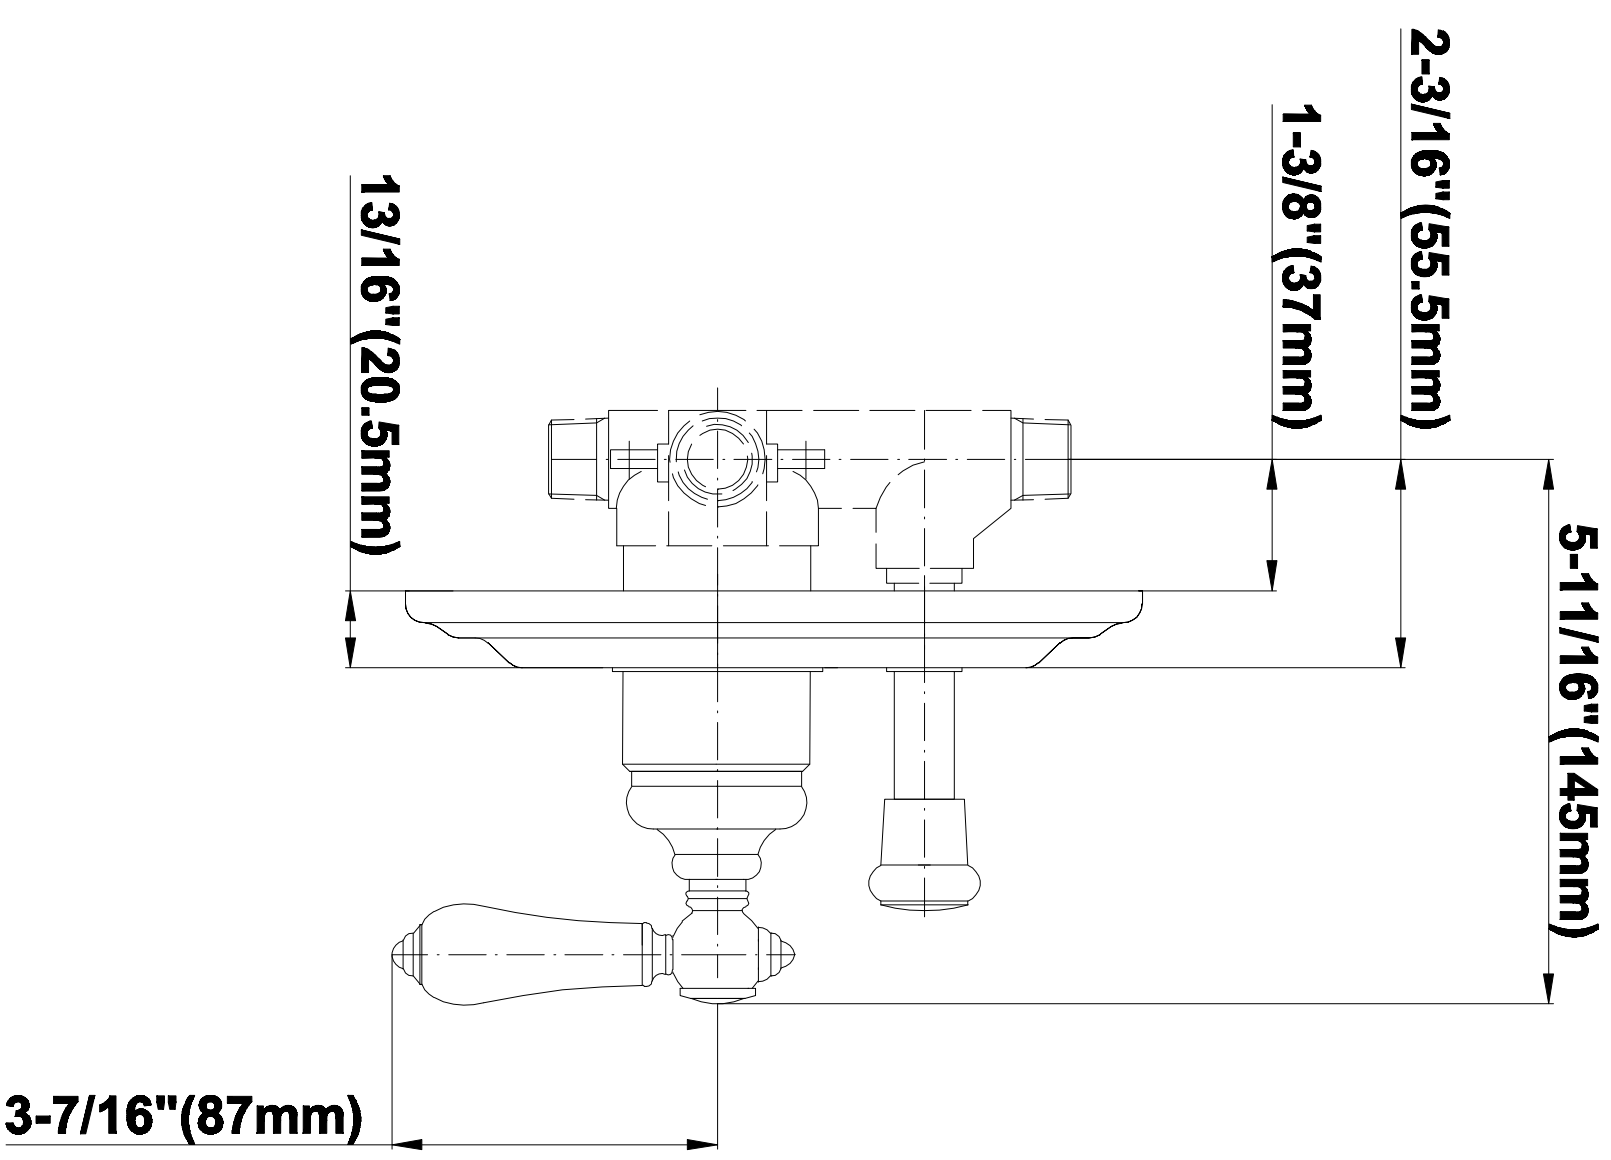

# G-7065

SHOWER  
5" Elegant Showerhead  
**G-8440**

**GRAFF®**

**Information**

- Original, unique shape
- 40 spray openings
- Metal ball-joint allows for showerhead angle adjustment
- Showerhead flow rate  $\leq 1.8$  max gpm
- CALGreen