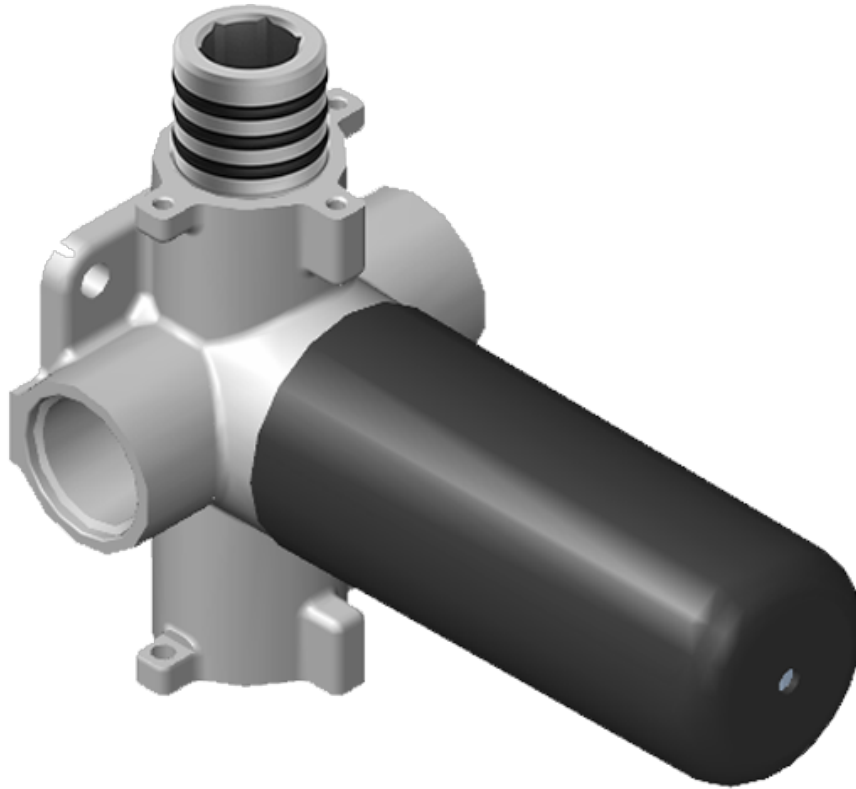

### Information

- Single metal handle and decorative trim plate
- Use with G-8052 2-Way Diverter Volume Control Valve WITH Off Function and Pass-Through
- ADA

SHOWER  
Two-Way Diverter Volume Control  
Valve WITH Off Function and Pass-  
Through  
**G-8052**

**GRAFF®**

**Information**

- 11.7 gpm @ 60 psi
- 3/4" universal inlets/outlets with female threads
- Operates one function at a time
- Stacking inlet and pass-through port feature
- Supplied with protective plastic cover
- CALGreen compliant depending on functions