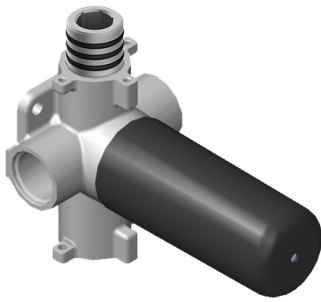

SHOWER  
Thermostatic Rough Valve  
**G-8006**

**GRAFF®**

SHOWER  
Two-Way Diverter Volume Control  
Valve WITH Off Function and Pass-  
Through  
**G-8052**

**GRAFF®**

**Information**

- 11.7 gpm @ 60 psi
- 3/4" universal inlets/outlets with female threads
- Operates one function at a time
- Stacking inlet and pass-through port feature
- Supplied with protective plastic cover
- CALGreen compliant depending on functions

**G-8052** M-Series  
 2-Way Diverter Volume Control Valve  
 WITH Off Function and Pass-Through

**Product Features**

- 12.1 gpm @ 60 psi
- 3/4" universal inlets/outlets with female threads
- Stacking inlet and pass-through port feature
- Supplied with protective plastic cover
- CalGreen compliant dependent on functions