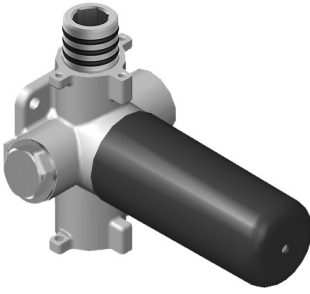

G-8076

M-Series

Stop/Volume Control Rough Valve with Pass-Through

GRAFF®
CUTTING EDGE DESIGN

Product Features

- 13.2 gpm @ 60 psi
- 3/4" universal inlets/outlets with female threads
- Stacking inlet and pass-through port feature
- Supplied with protective plastic cover
- CalGreen compliant dependent on functions

Code Compliance

- CALGreen

Warranty

- Limited lifetime warranty

For complete warranty information go to www.graff-faucets.com/en/info/faqs