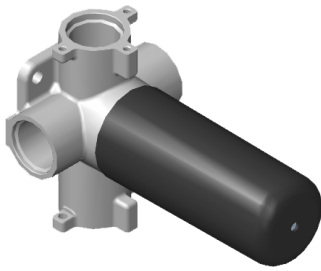

SHOWER
Three-Way Diverter Control Valve
WITH Off Function (No Pass-
Through)
G-8053

GRAFF®

Information

- ~11.4 gpm @ 60 psi
- 3/4" universal inlets/outlets with female threads
- Operates one function at a time
- Stacking inlet feature
- Supplied with protective plastic cover
- CALGreen compliant depending on functions

Finishes

Polished
Chrome

Steelnox®
(Satin Nickel)

G-8053

M-Series

3-Way Diverter Control Valve WITH Off Function (No Pass-Through)

Product Features

- 3/4" universal inlets/outlets with female threads
- Stacking inlet feature
- Supplied with protective plastic cover
- CalGreen compliant dependent on functions

www.graff-faucets.com | phone: 800-954-4723

SHOWER
Square Flush Mount Body Spray
w/ Solid Brass Swivel Head
G-8497

GRAFF[®]

Information

- 12 no-clog, easy-clean silicon jets
- Metal ball-joint allows for 18° angle adjustment of body spray
- Brass wall escutcheon and flush-mounted trim
- 1/2" NPT female thread inlet
- Body spray flow rate ≤ 1.5 max gpm