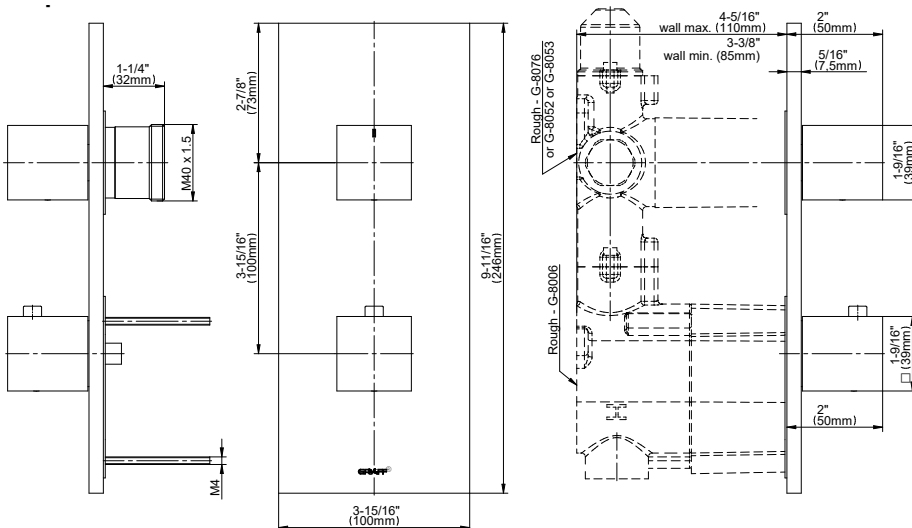

The measurements shown are for reference only. Products and specifications shown are subject to change without notice. Revised 11/2019

www.graff-designs.com | phone: 800-954-4723