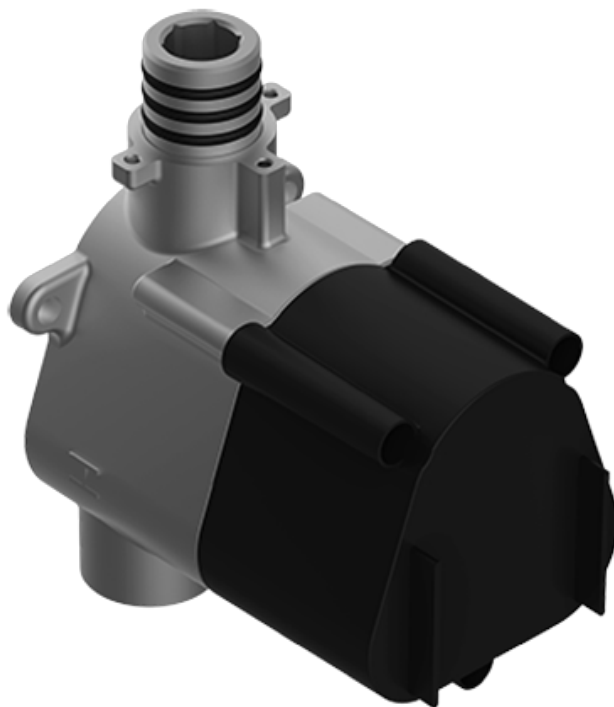

SHOWER
Luna M-Series Full Thermostatic
Shower System
GM2.128WG-SH0

GRAFF®

Information

- 3/4" thermostatic valve and trim
- 3/4" 3-way diverter valve
- Showerhead features no-clog, easy-clean spray nozzles
- Flush-mounted swivel body sprays (3 pieces)
- Handshower set with wall bracket and 59" hose
- Optional extension kit
- Flow rates: showerhead \leq 1.8 max gpm, handshower \leq 1.5 max gpm, body sprays \leq 1.5 max gpm each

SHOWER
Thermostatic Rough Valve
G-8006

GRAFF®

Information

- 12.9 gpm @ 60 psi
- 3/4" universal inlets
- Built-in service stops
- Stacking outlet feature
- Complete serviceability from front of all units
- Supplied with protective plastic cover
- CalGreen compliant dependent on functions

Finishes

Polished
Chrome

Steelnox®
(Satin Nickel)

G-8006

M-Series

3/4" Concealed Thermostatic Rough Valve

Product Features

- 12.9 gpm @ 60 psi
- 3/4" universal inlets
- Built-in service stops
- Stacking outlet feature
- Complete serviceability from front of all units
- Supplied with protective plastic cover
- CalGreen compliant dependent on functions

www.graff-faucets.com | phone: 800-954-4723

SHOWER
M-Series Square Thermostatic
2-Hole Trim Plate and Handle
G-8048-SH0-T

GRAFF®

Information

- Two metal handles
- Decorative trim plate
- Use with G-8006 and G-8076 or G-8077 or G-8052 or G-8053 thermostatic rough valves
- To complete package, you must order rough valves