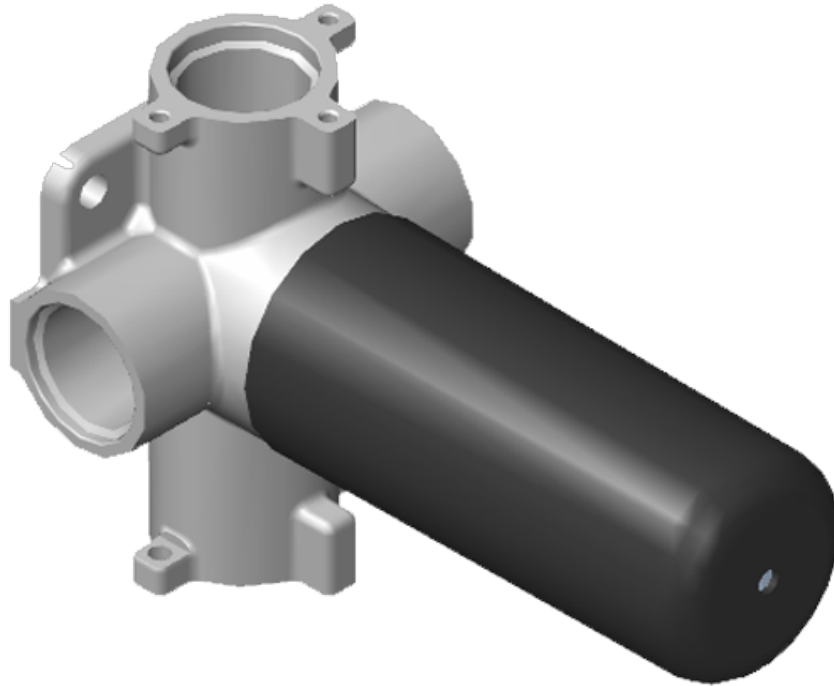

Finishes

Polished
Chrome

Steelnox®
(Satin Nickel)

G-8006

M-Series

3/4" Concealed Thermostatic Rough Valve

Product Features

- 12.9 gpm @ 60 psi
- 3/4" universal inlets
- Built-in service stops
- Stacking outlet feature
- Complete serviceability from front of all units
- Supplied with protective plastic cover
- CalGreen compliant dependent on functions

Finishes

Polished
Chrome

Steelnox®
(Satin Nickel)

G-8048-SH0-T

M-Series Square Thermostatic 2-Hole Trim Plate and Handle

Product Features

- Two metal handles
- Decorative trim plate
- Use with G-8006 and G-8076 or G-8077 or G-8052 or G-8053 rough valves
- To complete package, you must order rough valves

SHOWER
Three-Way Diverter Control Valve
WITH Off Function (No Pass-
Through)
G-8053

GRAFF®

Information

- ~11.4 gpm @ 60 psi
- 3/4" universal inlets/outlets with female threads
- Operates one function at a time
- Stacking inlet feature
- Supplied with protective plastic cover
- CALGreen compliant depending on functions

Finishes

Polished
Chrome

Steelnox®
(Satin Nickel)

G-8053

M-Series

3-Way Diverter Control Valve WITH Off Function (No Pass-Through)

Product Features

- 3/4" universal inlets/outlets with female threads
- Stacking inlet feature
- Supplied with protective plastic cover
- CalGreen compliant dependent on functions