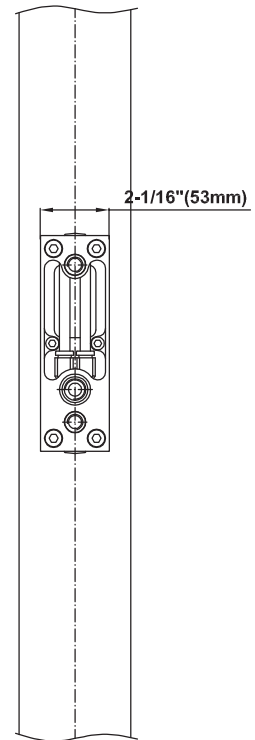

G-8700

LUNA Series