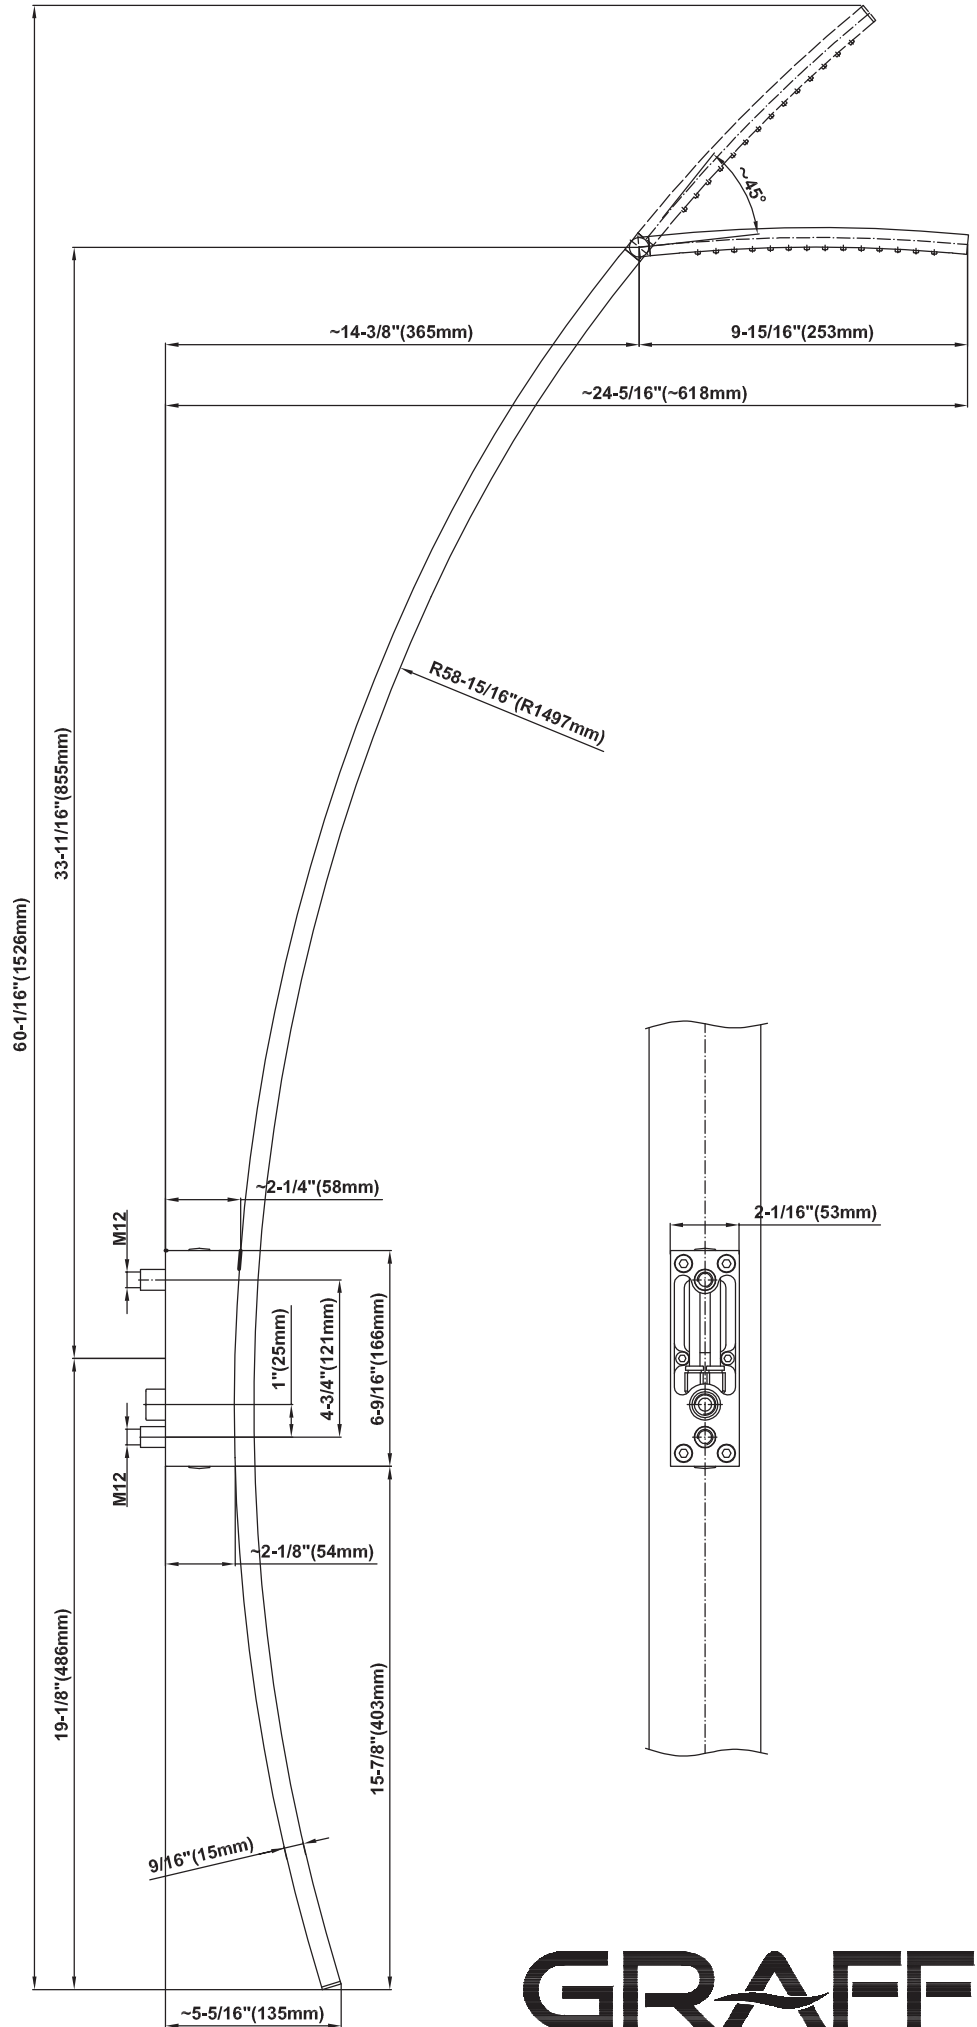

G-8700

LUNA Series