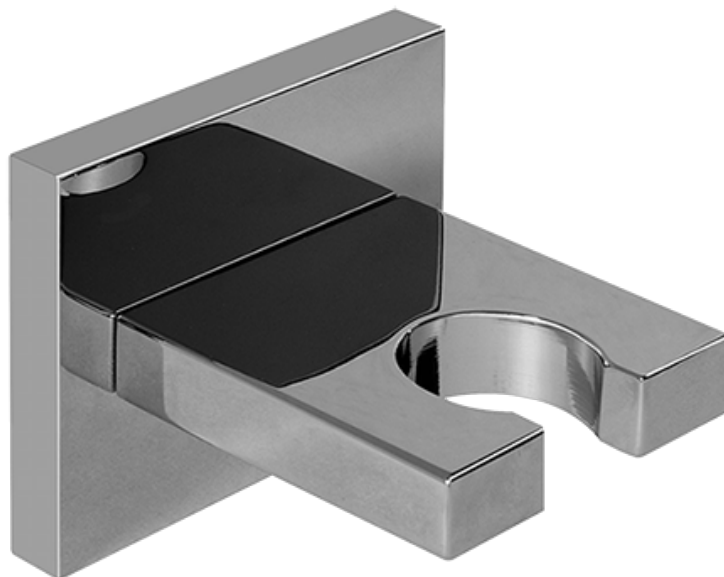

Finishes

Polished
Chrome

Steelnox[®]
(Satin Nickel)

G-8497

Shower Components

Contemporary Flush-Mount Body Spray with Solid Brass Swivel Head

GRAFF®

Product Features

SHOWER
59" Shower Hose
G-8605

GRAFF®

Information

- Brass spiral flexible hose with conical nut

Finishes

Polished
Chrome

Steelnox®
(Satin Nickel)

Product Features

* Special order finish- call for availability

SHOWER
Contemporary Square Wall
Bracket for Handshower
G-8632

GRAFF®

Information

- Solid brass construction

Finishes

Polished
Chrome

Steelnox®
(Satin Nickel)

G-8632

Contemporary Square Wall Bracket for Handshower

Product Features

- Solid brass construction

Available Finishes

- Polished Chrome
G-8632-PC
- Steelnox[®]
G-8632-SN

Warranty

- Limited lifetime warranty