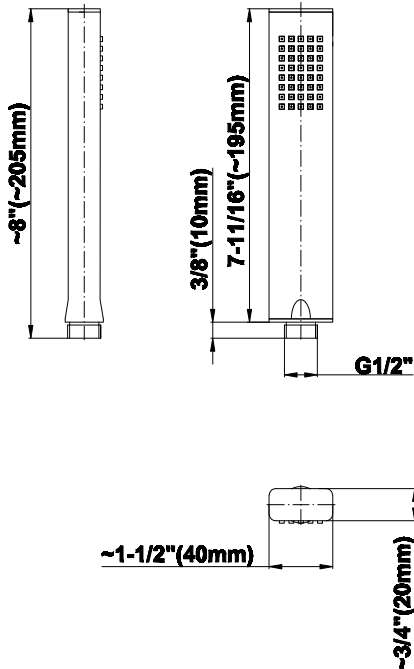

Product Features

- Smooth, all-metal handle
- Shower hose not included
- Includes internal backflow preventer
- Handshower flow rate ≤ 1.5 max gpm

Warranty

- Limited lifetime warranty

For complete warranty information go to
<https://www.graff-designs.com/en/info/faqs>

Available Finishes

- Polished Chrome
  G-8654-PC
- Polished Nickel
  G-8654-PN
- Brushed Nickel
  G-8654-BNi
- Matte Black*
  G-8654-MBK*
- Architectural Black*
  G-8654-BK*
- Architectural White*
  G-8654-WT*
- Steelnox (Satin Nickel)
  G-8654-SN
- Olive Bronze*
  G-8654-OB*
- Gunmetal*
  G-8654-GM*
- OR'osa PVD*
  G-8654-RG*
- Brushed OR'osa PVD*
  G-8654-BRG*
- Onyx PVD*
  G-8654-OX*
- Brushed Onyx PVD*
  G-8654-BOX*
- 24K Brushed Gold*
  G-8654-BAU*
- 24K Gold*
  G-8654-AU*

* Special order finish- call for availability