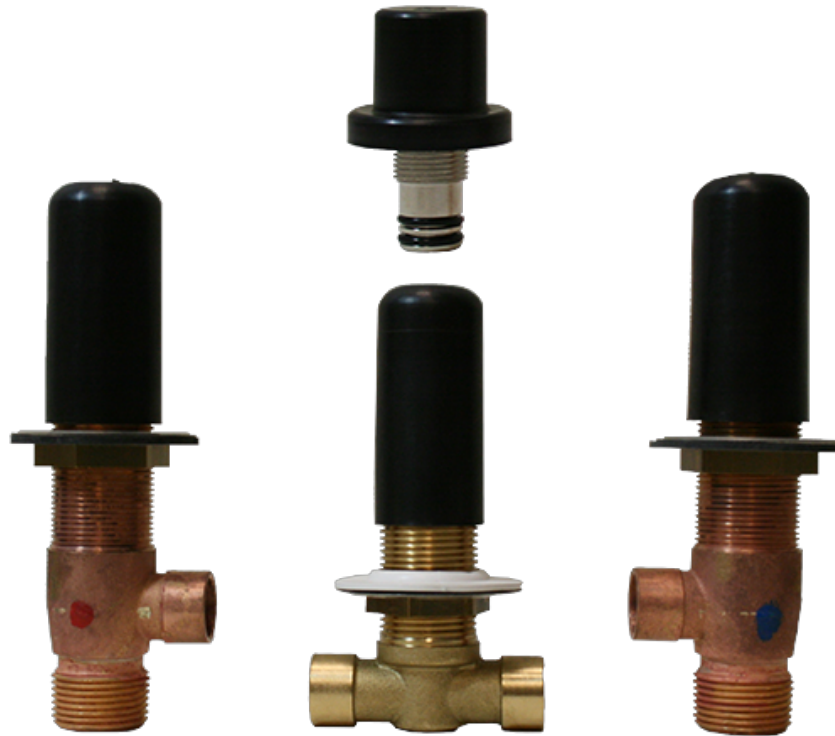

**G-6351-LM42B**  
Sento Collection  
Roman Tub Set

**Product Features**

- Aerated flow rate ~ 7 gpm @ 45 psi
- Deck-mounted handshower and diverter set included

**Available Finishes**

- Polished Chrome G-6351-LM42B-PC
- Steelnox® G-6351-LM42B-SN
- Olive Bronze G-6351-LM42B-OB
- Polished Nickel G-6351-LM42B-PN
- Architectural Black™ G-6351-LM42B-PC/BK
- Architectural White G-6351-LM42B-PC/WT

## Information

- 3/4" male NPT inlets
- Quick connect tub spout

## Finishes

**G-1037**  
Rough Valve

**Product Features**

- 3/4" male NPT inlets
- Quick connect tub spout

**Warranty**

- Limited lifetime warranty

For complete warranty information go to: [www.graff-faucets.com/en/info/faqs](http://www.graff-faucets.com/en/info/faqs)