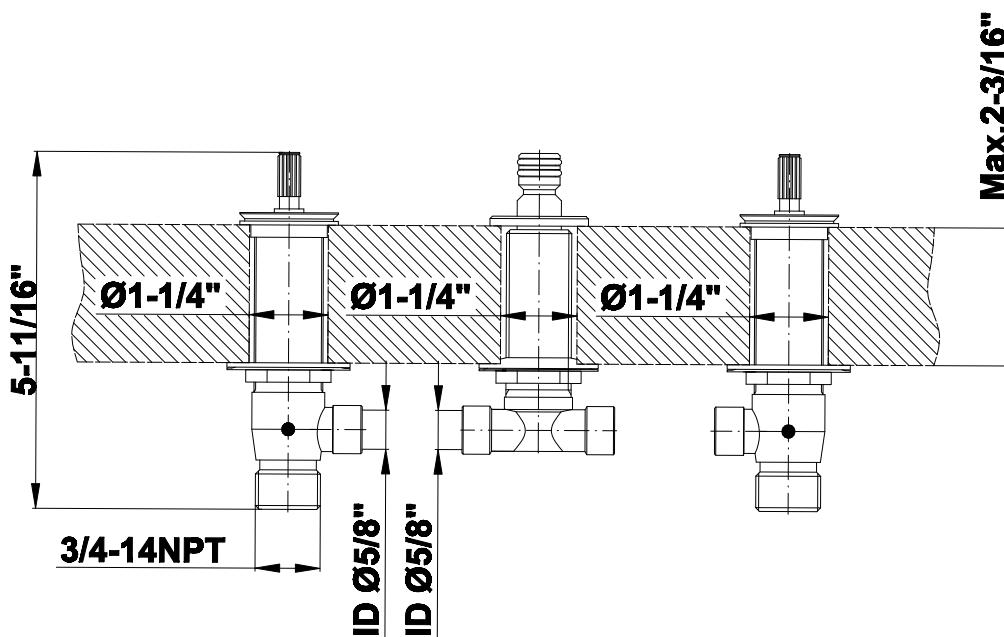

## Information

- 3/4" male NPT inlets
- Quick connect tub spout

## Finishes

**G-1037**  
Rough Valve

**Product Features**

- 3/4" male NPT inlets
- Quick connect tub spout

**Warranty**

- Limited lifetime warranty

For complete warranty information go to: [www.graff-faucets.com/en/info/faqs](http://www.graff-faucets.com/en/info/faqs)