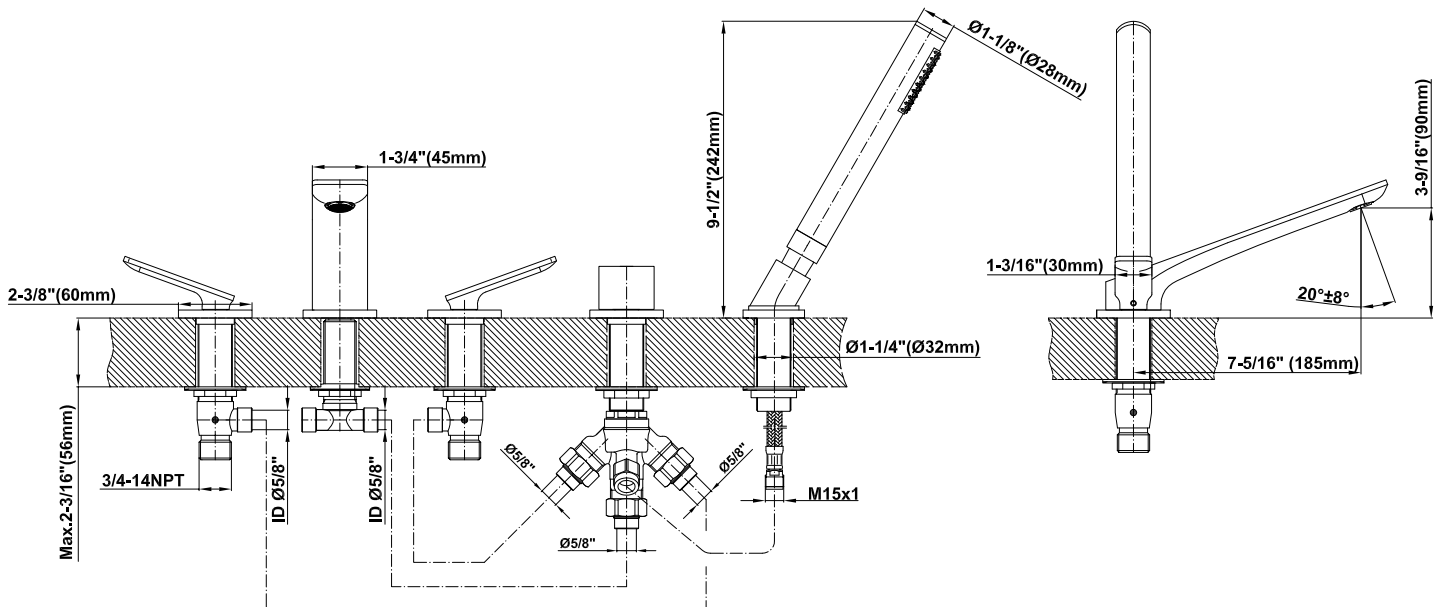

## Information

- 3/4" male NPT inlets
- Quick connect tub spout