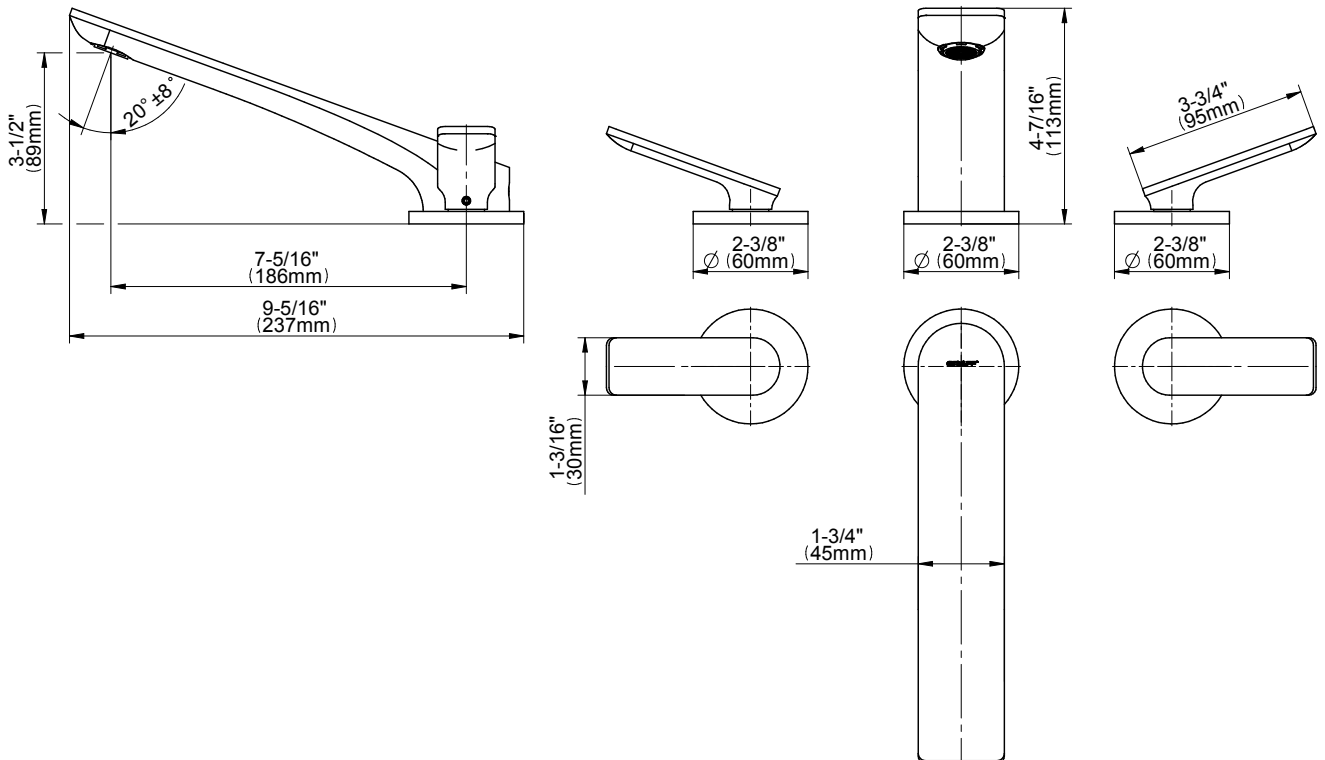

The measurements shown are for reference only. Products and specifications shown are subject to change without notice. Revised 07/2012.

www.graff-faucets.com | phone: 800-954-4723