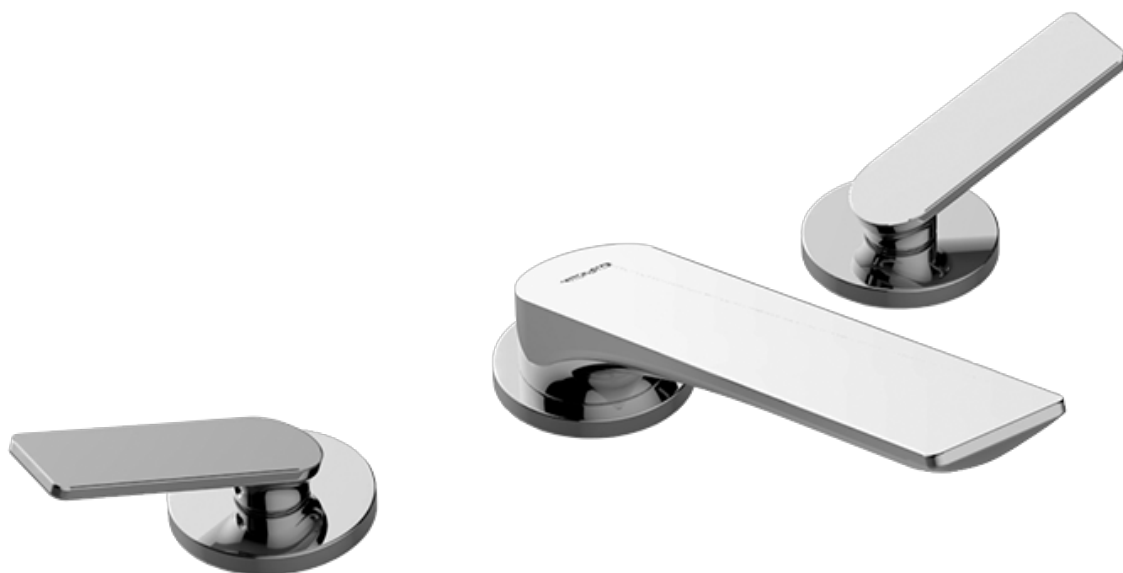

**G-6351-LM42B**  
Sento Collection  
Roman Tub Set

**Product Features**

- Aerated flow rate ~ 7 gpm @ 45 psi
- Deck-mounted handshower and diverter set included

**Available Finishes**

- Polished Chrome G-6351-LM42B-PC
- Steelnox® G-6351-LM42B-SN
- Olive Bronze G-6351-LM42B-OB
- Polished Nickel G-6351-LM42B-PN
- Architectural Black™ G-6351-LM42B-PC/BK
- Architectural White G-6351-LM42B-PC/WT

## Information

- 3/4" male NPT inlets
- Quick connect tub spout

## Finishes

**G-1037**  
Rough Valve

**Product Features**

- 3/4" male NPT inlets
- Quick connect tub spout

**Warranty**

- Limited lifetime warranty

For complete warranty information go to: [www.graff-faucets.com/en/info/faqs](http://www.graff-faucets.com/en/info/faqs)

## Information

- Matching deck-mounted handshower & diverter set available
- ADA