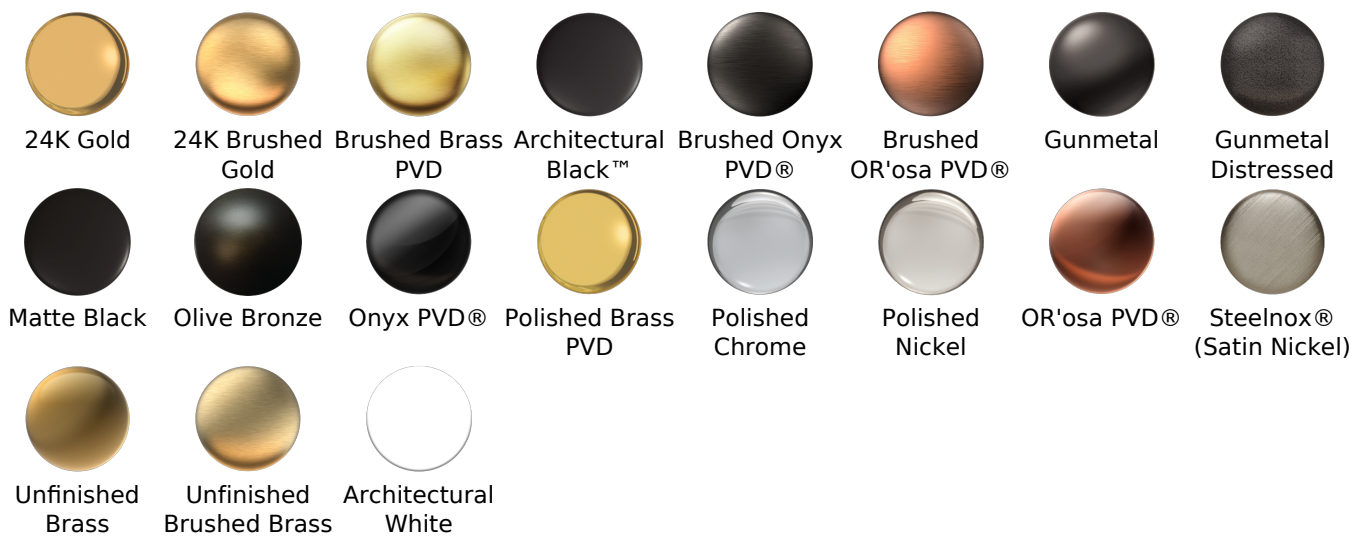

Information

- 3/4" male NPT inlets
- Quick connect tub spout

Finishes