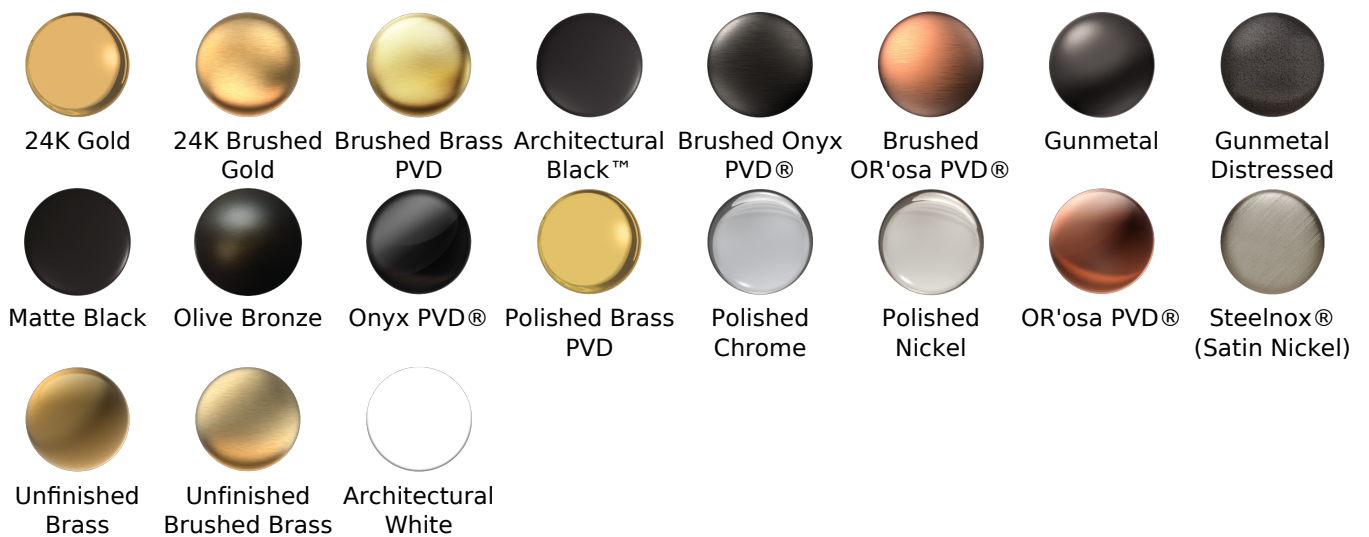

Information

- Durable diverter valve

Finishes