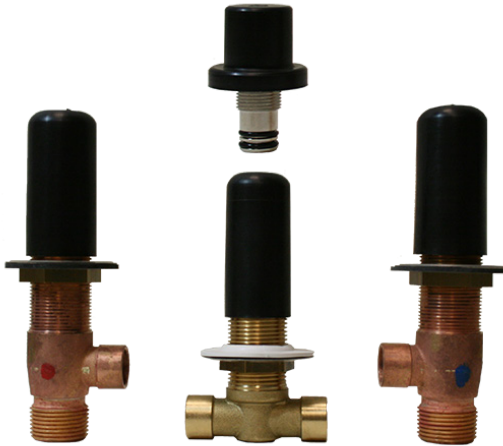

## Information

- 3/4" male NPT inlets
- Quick connect tub spout

## Finishes

**G-1037**  
Rough Valve

**Product Features**

- 3/4" male NPT inlets
- Quick connect tub spout

**Warranty**

- Limited lifetime warranty

For complete warranty information go to: [www.graff-faucets.com/en/info/faqs](http://www.graff-faucets.com/en/info/faqs)