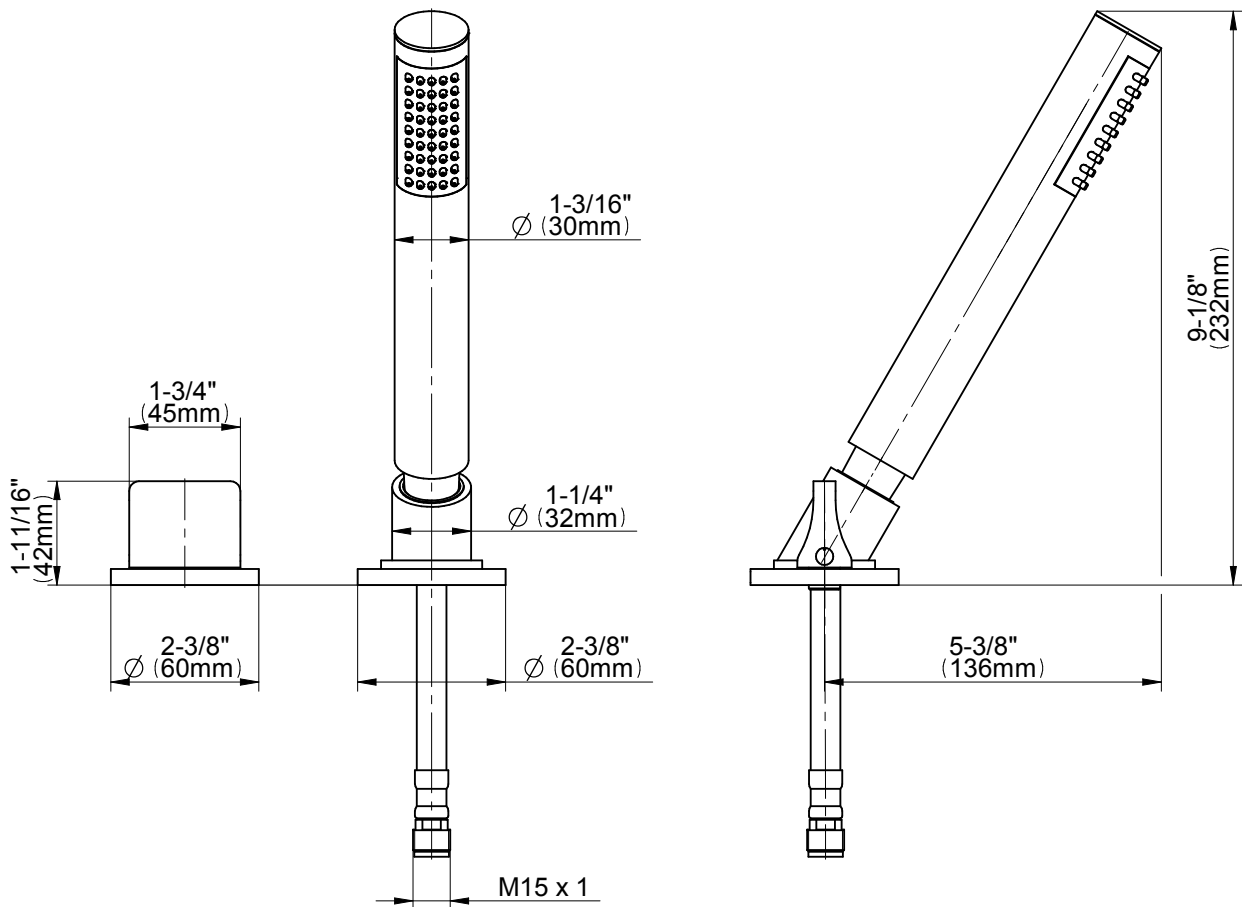

The measurements shown are for reference only. Products and specifications shown are subject to change without notice. Revised 07/2012.

www.graff-faucets.com | phone: 800-954-4723