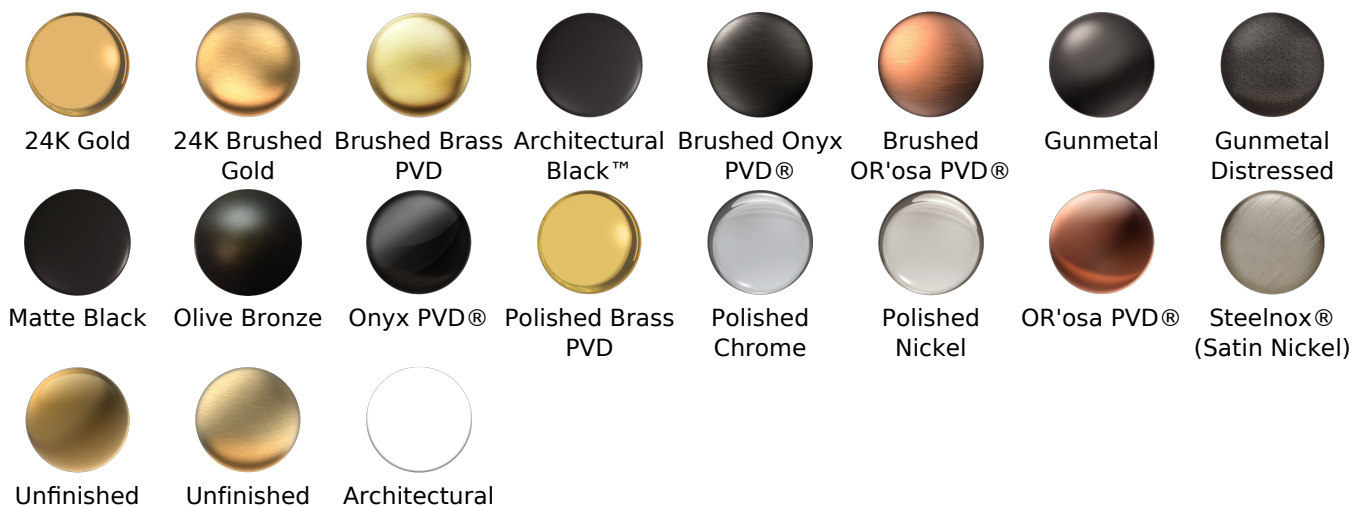

BATHROOM
 Sento Widespread Lavatory
 Faucet
G-6310-LM42B

Information

- Installs on 8" centers
- Aerated flow rate ≤ 1.2 max gpm
- 1-3/16" hole cutout (x3)
- Includes Push-Top Umbrella Pop-up Drain w/Overflow
- Optional Decorative Trap G-9970
- ADA
- CALGreen

Finishes

Brass Brushed Brass White

G-6310-LM42B

Sento Collection

Widespread Lavatory Faucet

GRAFF[®]
CUTTING EDGE DESIGN

Product Features

- Install on 8" centers
- Aerated flow rate ≤ 1.2 max gpm
- 1-3/16" hole cutout (x3)
- Swivel aerator
- Includes push-top umbrella pop-up drain with overflow

Available Finishes

- Polished Chrome
G-6310-LM42-PC
- Polished Nickel
G-6310-LM42-PN
- Olive Bronze
G-6310-LM42-OB
- Steelnex[®]
G-6310-LM42-SN
- Unfinished Brass*
G-6310-LM42-UB
- Architectural Black*
G-6310-LM42-BK*
- Architectural White*
G-6310-LM42-WT*
- Brushed Gold*
G-6310-LM42-BAU*