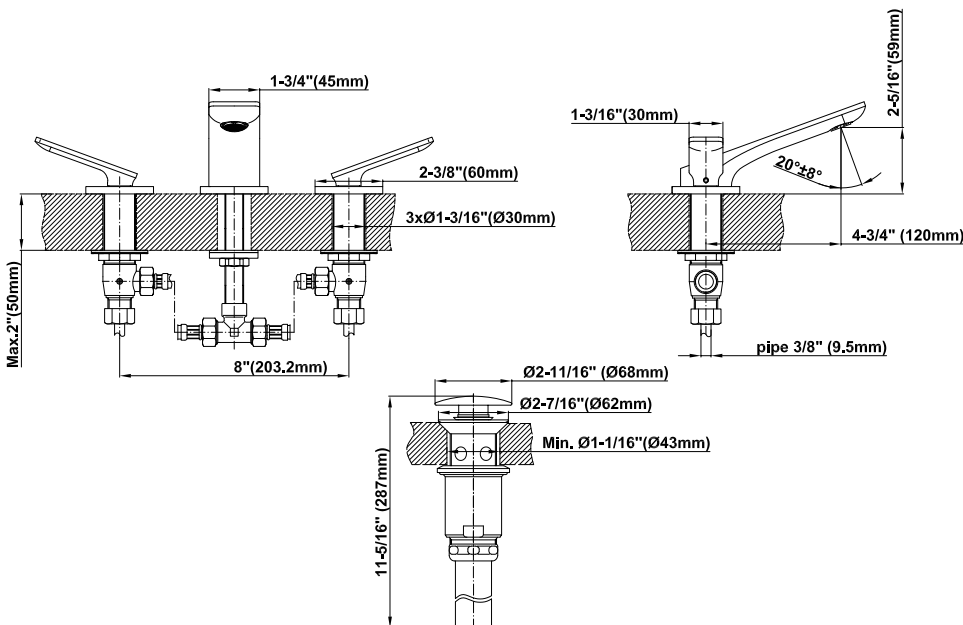

Code Compliance

- ADA
- CALGreen

Warranty

- Limited lifetime warranty

For complete warranty information go to <http://www.graff-designs.com/en/info/faqs>