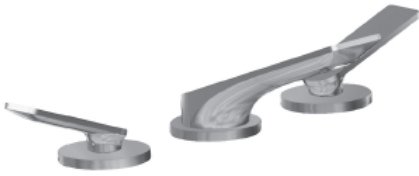

BATHROOM
 Sento Widespread Lavatory
 Faucet
G-6310-LM42B

Information

- Installs on 8" centers
- Aerated flow rate ≤ 1.2 max gpm
- 1-3/16" hole cutout (x3)
- Includes Push-Top Umbrella Pop-up Drain w/Overflow
- Optional Decorative Trap G-9970
- ADA
- CALGreen

Finishes

Brass Brushed Brass White

G-6310-LM42B

Sento Collection

Widespread Lavatory Faucet

GRAFF[®]
CUTTING EDGE DESIGN

Product Features

- Install on 8" centers
- Aerated flow rate ≤ 1.2 max gpm
- 1-3/16" hole cutout (x3)
- Swivel aerator
- Includes push-top umbrella pop-up drain with overflow

Available Finishes

- Polished Chrome
G-6310-LM42-PC
- Polished Nickel
G-6310-LM42-PN
- Olive Bronze
G-6310-LM42-OB
- Steelnex[®]
G-6310-LM42-SN
- Unfinished Brass*
G-6310-LM42-UB
- Architectural Black*
G-6310-LM42-BK*
- Architectural White*
G-6310-LM42-WT*
- Brushed Gold*
G-6310-LM42-BAU*