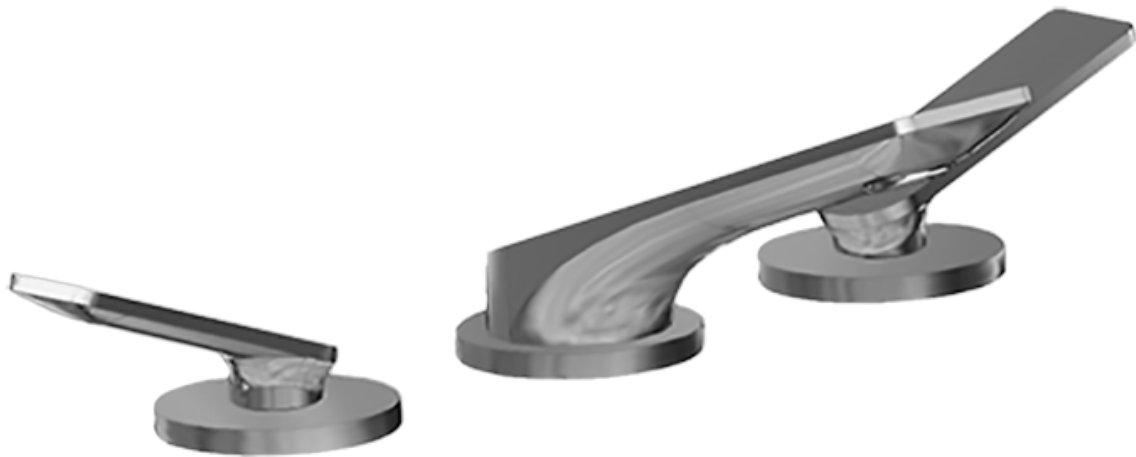

BATHROOM
 Sento Widespread Lavatory
 Faucet
G-6310-LM42B

Information

- Installs on 8" centers
- Aerated flow rate ≤ 1.2 max gpm
- 1-3/16" hole cutout (x3)
- Includes Push-Top Umbrella Pop-up Drain w/Overflow
- Optional Decorative Trap G-9970
- ADA
- CALGreen

Finishes

Brass Brushed Brass White

G-6310-LM42B

Sento Collection

Widespread Lavatory Faucet

GRAFF[®]
CUTTING EDGE DESIGN

Product Features

- Install on 8" centers
- Aerated flow rate ≤ 1.2 max gpm
- 1-3/16" hole cutout (x3)
- Swivel aerator
- Includes push-top umbrella pop-up drain with overflow