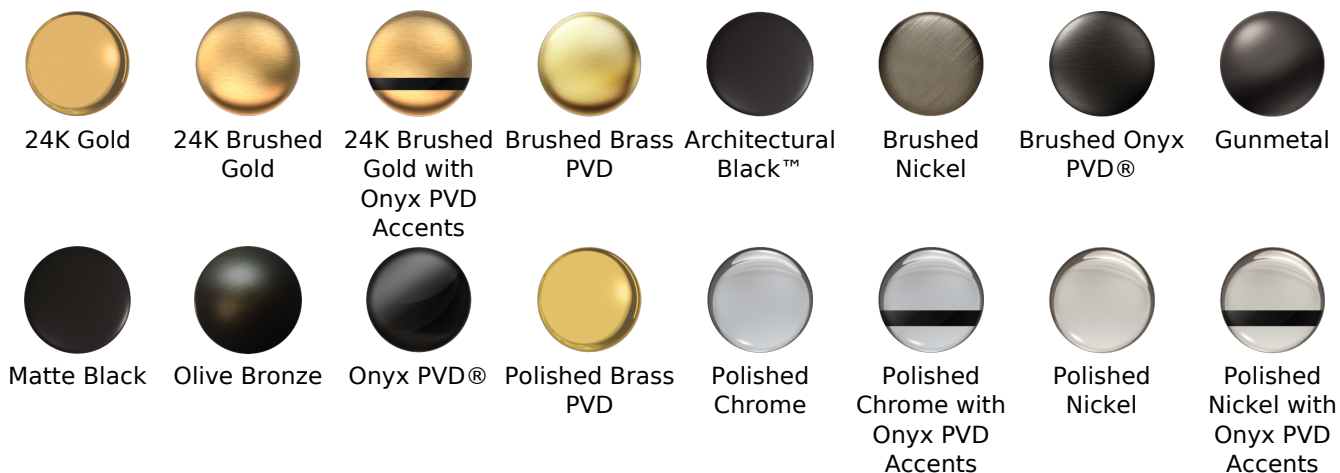

SHOWER
 Harley M-Series Valve Trim with
 Four Handles
G-8058-ALM57C19-T

Information

- Four metal handles
- Decorative trim plate
- Use with M-Series rough valves
- ALM57C19 handles should not be used with 3-way diverter valve

Finishes

Architectural
White

G-8058-ALM57C19-T

M-Series