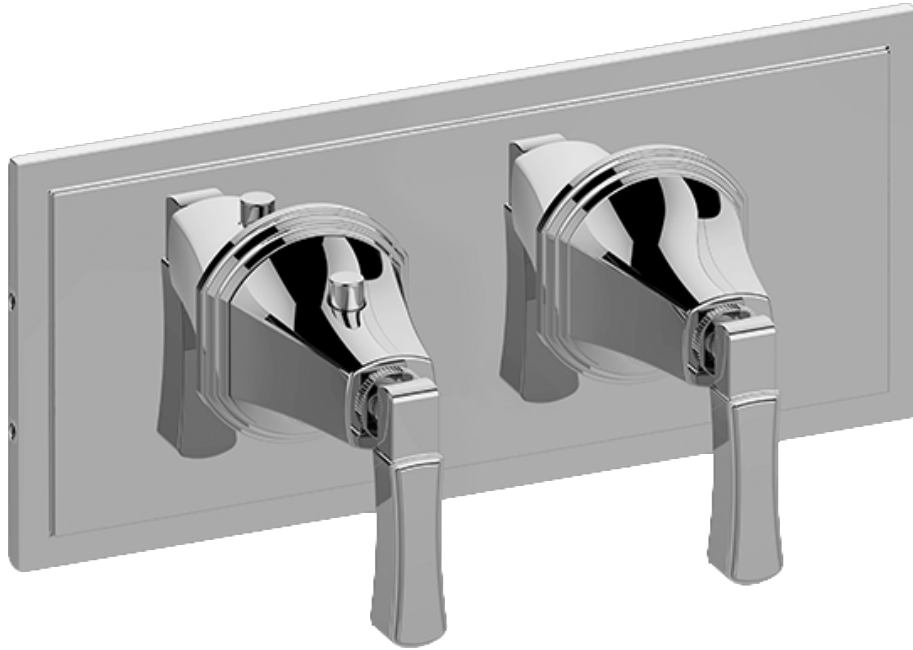

SHOWER
 Finezza UNO M-Series Horizontal
 Valve Trim with Two Handles
G-8049H-LM47E0-T

Information

- Two metal handles
- Decorative trim plate
- LM47E0 handles should not be used with 3-way diverter valves in the vertical orientation and should not be used with 2-way or 3-way diverter valves in horizontal orientation
- To complete package, you must order rough valves
- ADA

Finishes

G-8049H-LM47E0-T

Finezza Uno Series