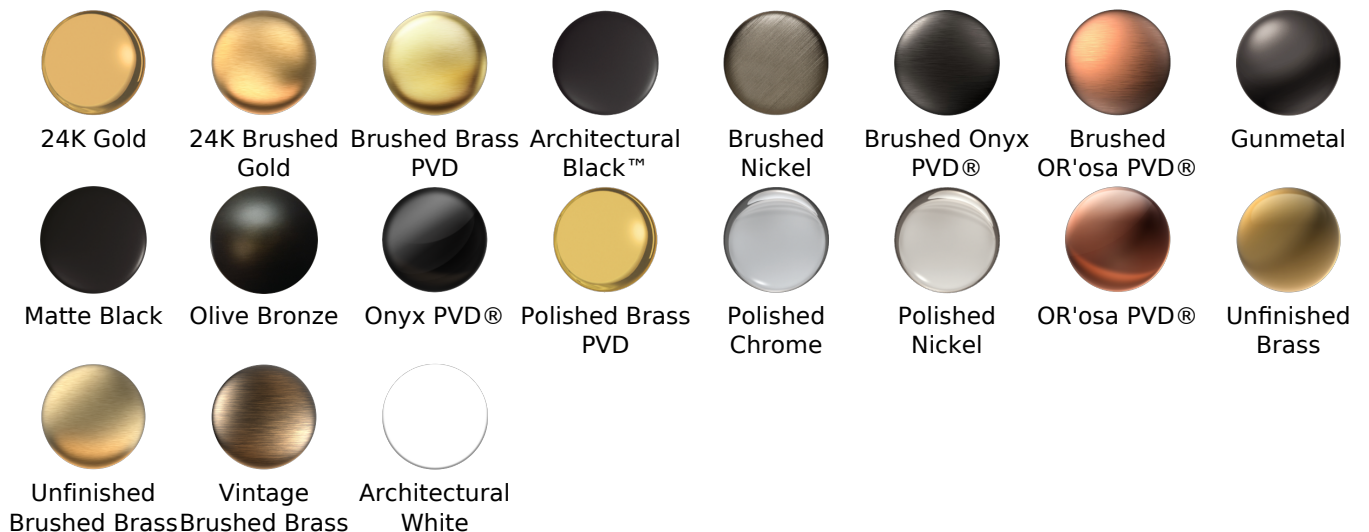

SHOWER
 Finezza UNO M-Series Horizontal
 Valve Trim with Two Handles
G-8049H-LM47E0-T

Information

- Two metal handles
- Decorative trim plate
- LM47E0 handles should not be used with 3-way diverter valves in the vertical orientation and should not be used with 2-way or 3-way diverter valves in horizontal orientation
- To complete package, you must order rough valves
- ADA

Finishes

G-8049H-LM47E0-T

Finezza Uno Series