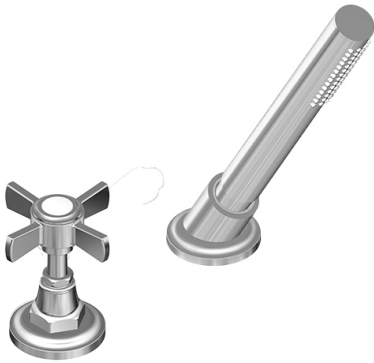

BATHROOM
Camden Roman Tub Set
G-6951-C16B

GRAFF[®]

Information

- Aerated flow rate ~7gpm @45 psi
- Deck-mounted handshower and diverter set included
- Optional in-line pressure balancing valve G-1060

G-6951-C16B

Camden Collection
Roman Tub Set

GRAFF®

Product Features

- Aerated flow rate ~7 gpm @45 psi
- Deck-mounted handshower and diverter set included
- Optional in-line pressure balancing valve G-1060

Available Finishes

www.graff-designs.com | phone: 800-954-4723

BATHROOM
Camden Deck-Mounted
Handshower & Diverter Set
G-6955-C16B

GRAFF®

Information

- Matches G-6950-C16B Roman tub set
- Handshower hose included

Finishes

G-6955-C16B

Camden Collection

Deck-Mounted Handshower & Diverter Set

GRAFF®

Product Features

- Matches G-6950-***-** Roman tub set
- Handshower hose included

Available Finishes

- Polished Chrome
G-6955-C16B-PC
- Brushed Nickel
G-6955-C16B-BNi
- Polished Nickel
G-6955-C16B-PN
- Unfinished Brass*
G-6955-C16B-UB*
- Olive Bronze
G-6955-C16B-OB
- Gold*
G-6955-C16B-AU*
- Brushed Gold*
G-6955-C16B-BAU*