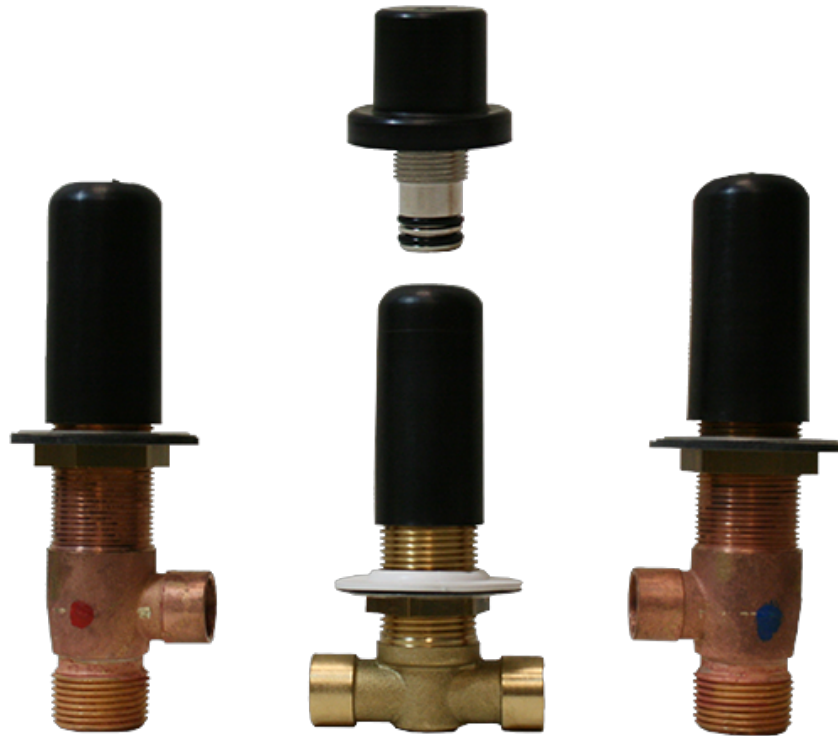

BATHROOM
Camden Roman Tub Set
G-6951-C16B

GRAFF[®]

Information

- Aerated flow rate ~7gpm @45 psi
- Deck-mounted handshower and diverter set included
- Optional in-line pressure balancing valve G-1060

G-6951-C16B

Camden Collection
Roman Tub Set

GRAFF®

Product Features

- Aerated flow rate ~7 gpm @45 psi
- Deck-mounted handshower and diverter set included
- Optional in-line pressure balancing valve G-1060

Available Finishes

www.graff-designs.com | phone: 800-954-4723

Information

- 3/4" male NPT inlets
- Quick connect tub spout

Finishes

Product Features

- 3/4" male NPT inlets
- Quick connect tub spout

Warranty

- Limited lifetime warranty