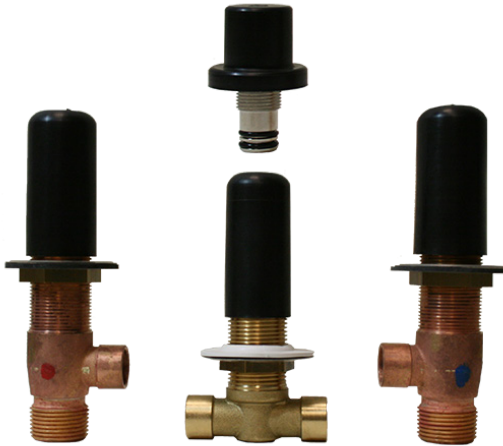

BATHROOM
Camden Roman Tub Set
G-6951-C16B

GRAFF[®]

Information

- Aerated flow rate ~7gpm @45 psi
- Deck-mounted handshower and diverter set included
- Optional in-line pressure balancing valve G-1060

G-6951-C16B

Camden Collection
Roman Tub Set

GRAFF®

Product Features

- Aerated flow rate ~7 gpm @45 psi
- Deck-mounted handshower and diverter set included
- Optional in-line pressure balancing valve G-1060

Available Finishes

www.graff-designs.com | phone: 800-954-4723

Information

- 3/4" male NPT inlets
- Quick connect tub spout

Finishes

Product Features

- 3/4" male NPT inlets
- Quick connect tub spout

Warranty

- Limited lifetime warranty