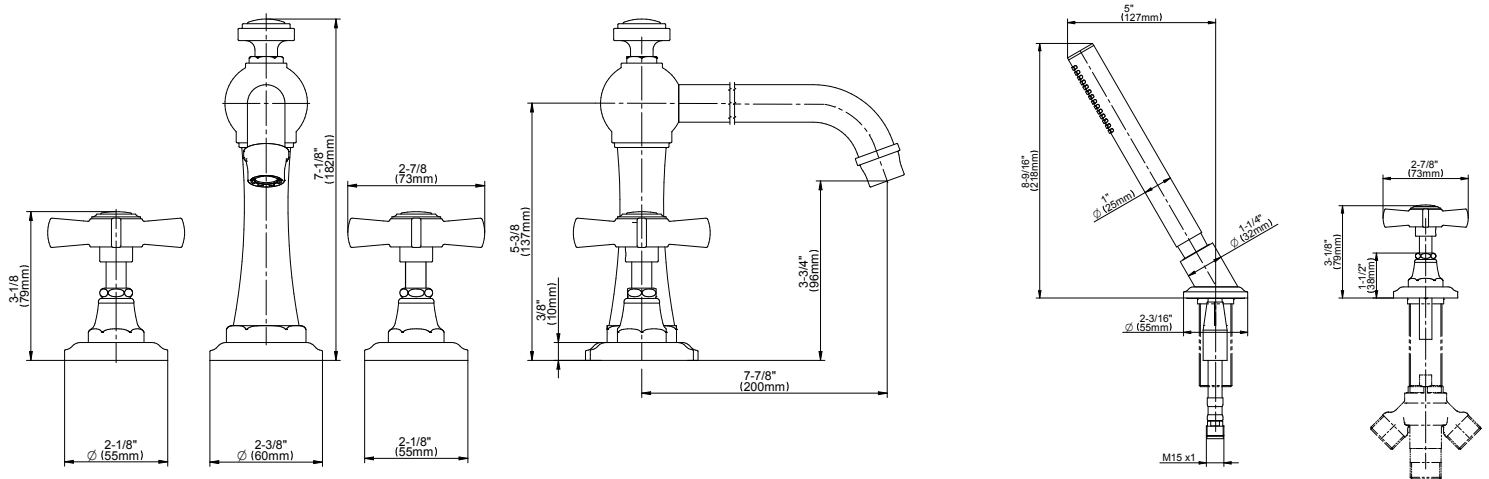

The measurements shown are for reference only. Products and specifications shown are subject to change without notice. Revised 03/2018

www.graff-designs.com | phone: 800-954-4723