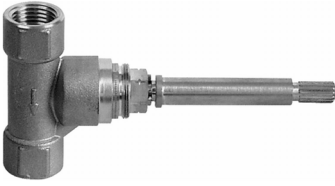

SHOWER
Round Thermostatic Ski Shower
Set w/Body Sprays & Handspray
(Rough & Trim)
GD1.130A-LM37S

GRAFF®

Information

- 3/4" Thermostatic Valve
- Showerhead with no-clog, easy-clean spray nozzle
- Swivel Body Sprays (4 pieces)
- Handshower Set w/Wall Bracket and Multi-function Handshower
- Stop/Volume Control Valve (3 pieces)
- Optional Extension Kit Available
- Flow Rates: showerhead ≤ 2.5 max gpm, handshower ≤ 1.5 max gpm

SHOWER
Rough
G-8070

GRAFF®

Information

- 1/2" universal inlets/outlets with female threads
- Supplied with protective plastic cover

Finishes

Polished
Chrome

SteeInox®
(Satin Nickel)

G-8070

1/2" Concealed Stop/Volume Control Rough Valve

Product Features

- 6.85 gpm @ 60 psi
- 1/2" universal inlets/outlets with female threads
- Supplied with protective plastic cover

Warranty

- Limited lifetime warranty

Finishes

Polished
Chrome

Steelnox®
(Satin Nickel)

G-8092

SHOWER
Contemporary Flush Mount Body
Spray w/ Solid Brass Swivel Head
G-8495

GRAFF®

Information

- 12 no-clog, easy-clean silicon jets
- Metal ball-joint allows for 18° angle adjustment of body spray
- Brass wall escutcheon and flush-mounted trim
- 1/2" NPT female thread inlet
- Body spray flow rate \leq 1.5 max gpm