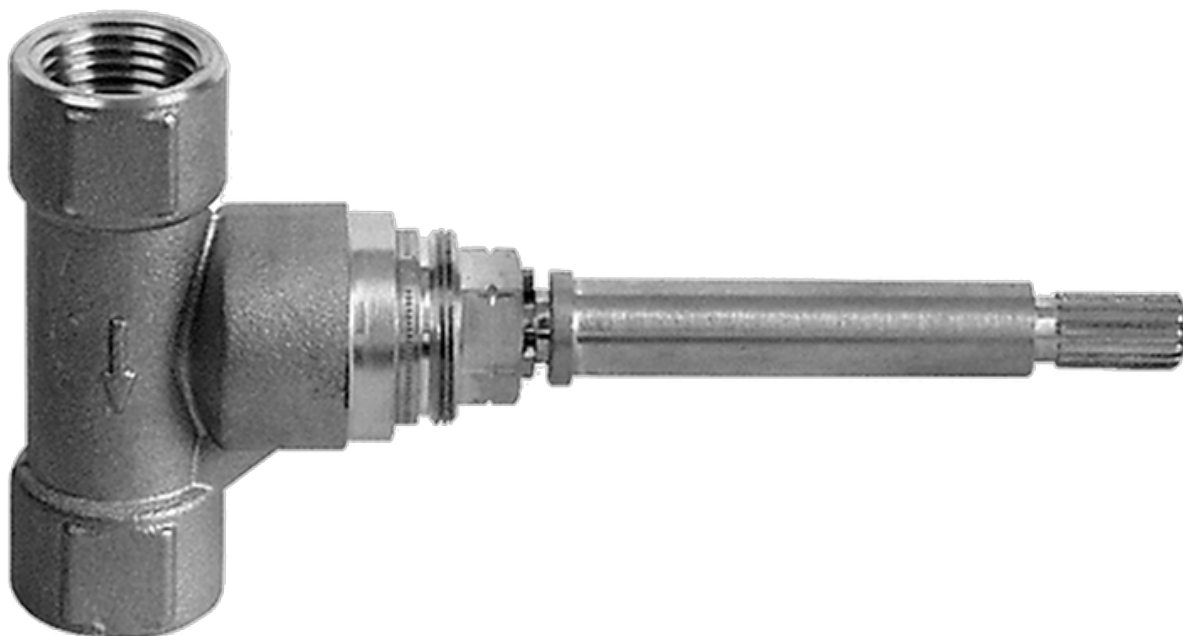

SHOWER
Round Thermostatic Ski Shower
Set w/Body Sprays & Handspray
(Rough & Trim)
GD1.130A-LM37S

GRAFF®

Information

- 3/4" Thermostatic Valve
- Showerhead with no-clog, easy-clean spray nozzle
- Swivel Body Sprays (4 pieces)
- Handshower Set w/Wall Bracket and Multi-function Handshower
- Stop/Volume Control Valve (3 pieces)
- Optional Extension Kit Available
- Flow Rates: showerhead ≤ 2.5 max gpm, handshower ≤ 1.5 max gpm

SHOWER
Rough
G-8070

GRAFF®

Information

- 1/2" universal inlets/outlets with female threads
- Supplied with protective plastic cover

Finishes

Polished
Chrome

SteeInox®
(Satin Nickel)

G-8070

1/2" Concealed Stop/Volume Control Rough Valve

Product Features

- 6.85 gpm @ 60 psi
- 1/2" universal inlets/outlets with female threads
- Supplied with protective plastic cover

Warranty

- Limited lifetime warranty

Finishes

Polished
Chrome

Steelnox®
(Satin Nickel)

G-8092

SHOWER
Contemporary Flush Mount Body
Spray w/ Solid Brass Swivel Head
G-8495

GRAFF®

Information

- 12 no-clog, easy-clean silicon jets
- Metal ball-joint allows for 18° angle adjustment of body spray
- Brass wall escutcheon and flush-mounted trim
- 1/2" NPT female thread inlet
- Body spray flow rate \leq 1.5 max gpm