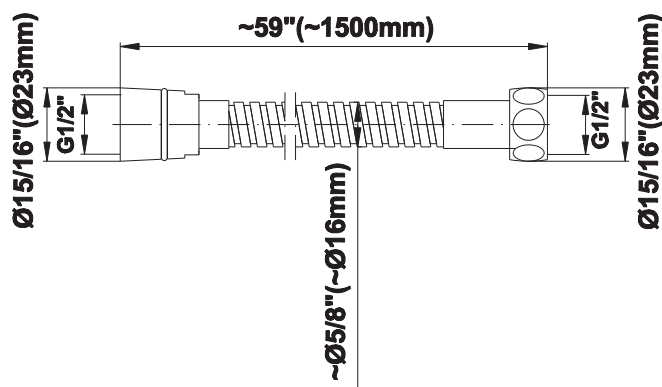

* Special order finish- call for availability

SHOWER
Contemporary Round Wall Supply
Elbow
G-8613

GRAFF®

Information

- 1/2" NPT female thread inlet

Finishes

Polished
Chrome

Steelinox®
(Satin Nickel)