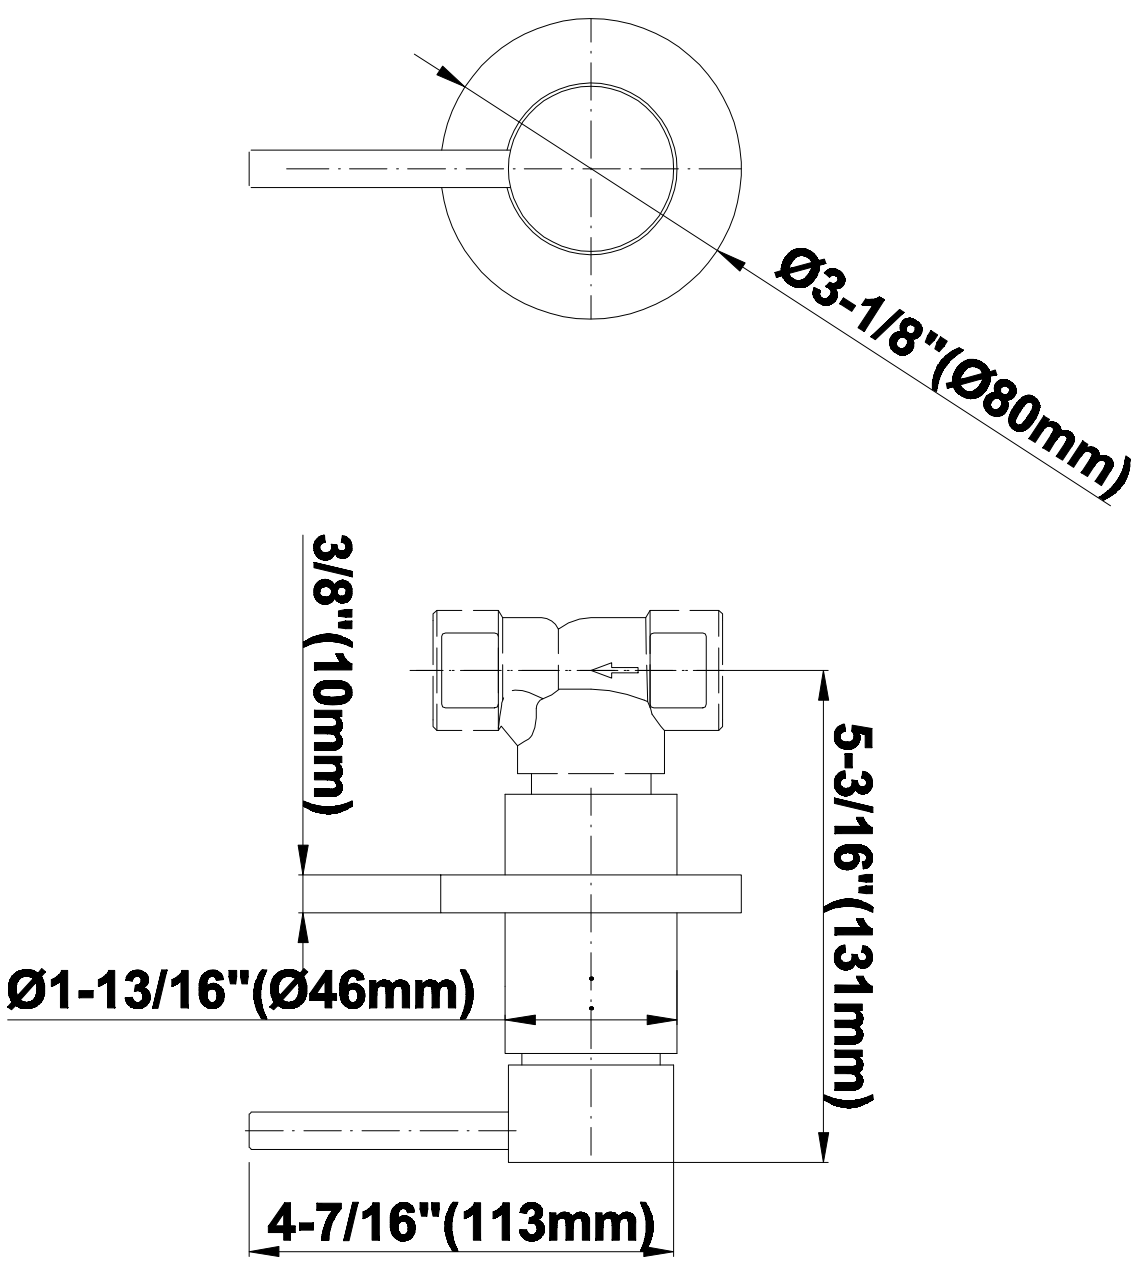

SHOWER
Round Thermostatic Ski Shower
Set w/Body Sprays & Handspray
(Rough & Trim)
GD1.130A-LM37S

GRAFF®

Information

- 3/4" Thermostatic Valve
- Showerhead with no-clog, easy-clean spray nozzle
- Swivel Body Sprays (4 pieces)
- Handshower Set w/Wall Bracket and Multi-function Handshower
- Stop/Volume Control Valve (3 pieces)
- Optional Extension Kit Available
- Flow Rates: showerhead ≤ 2.5 max gpm, handshower ≤ 1.5 max gpm

www.graff-faucets.com | phone: 800-954-4723

SHOWER
M.E./M.E. 25 STAMPED Plate
w/Handle
G-8092-LM37S-T

GRAFF®

Information

- Single metal handle
- Decorative trim plate
- Use with G-8070 or G-8075 thermostatic stop/volume control rough valve
- To complete package, you must order rough valve

Finishes

Polished
Chrome

Steelnox®
(Satin Nickel)

G-8092

SHOWER
Contemporary Flush Mount Body
Spray w/ Solid Brass Swivel Head
G-8495

GRAFF®

Information

- 12 no-clog, easy-clean silicon jets
- Metal ball-joint allows for 18° angle adjustment of body spray
- Brass wall escutcheon and flush-mounted trim
- 1/2" NPT female thread inlet
- Body spray flow rate \leq 1.5 max gpm