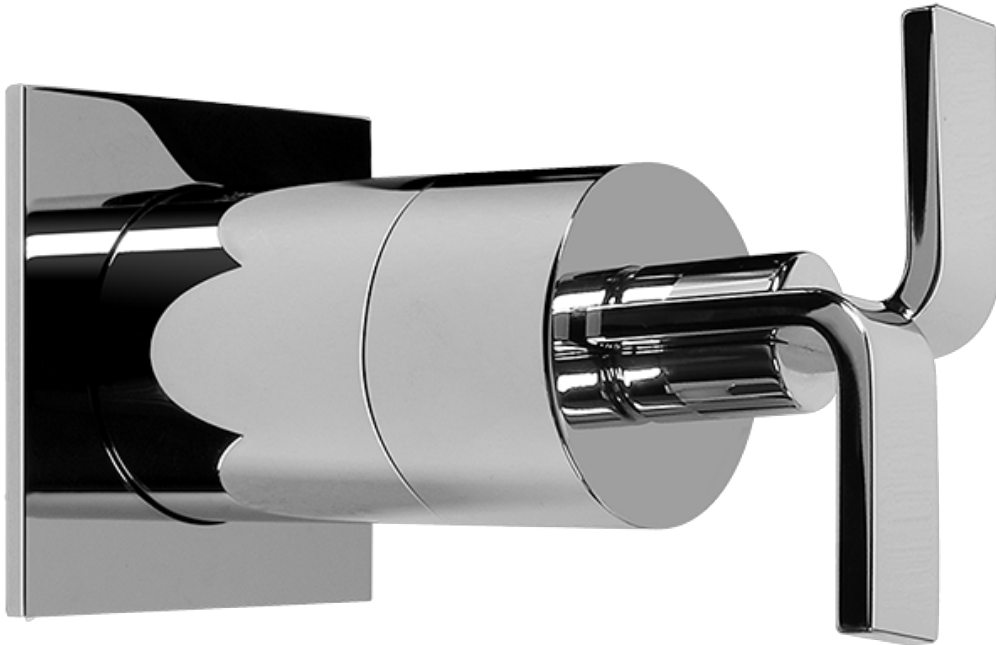

Finishes

Polished
Chrome

Steelnox®
(Satin Nickel)

SHOWER
Immersion SOLID Trim Plate
w/Handle
G-8041-C9S-T

GRAFF®

Information

- Single metal handle
- Decorative trim plate
- Use with G-8000 or G-8005 thermostatic rough valve
- To complete package, you must order rough valve
- ADA

Finishes

Polished
Chrome

SteeInox®
(Satin Nickel)

SHOWER
Immersion SOLID Trim Plate
w/Handle
G-8095-C9S-T

GRAFF®

Information

- Single metal handle
- Decorative trim plate
- Use with G-8070 or G-8075 thermostatic stop/volume control rough valve
- To complete package, you must order rough valve
- ADA

Finishes

Polished
Chrome

Steelnox®
(Satin Nickel)

G-8095

SHOWER
8" Square Brass Showerhead
G-8438

GRAFF®

Information

- 1/4" thick
- 144 no-clog, easy-clean rubber spray nozzles
- Recommended use with ceiling shower arm
- Recommended for use at no more than 10 degrees tilt
- Showerhead flow rate ≤ 1.8 max gpm
- CALGreen

Finishes

Polished
Chrome

SteelInox®
(Satin Nickel)

G-8438

Aqua-Sense Collection
Contemporary 8" Square Showerhead

Product Features

- 1/4" thick
- 144 no-clog, easy-clean rubber spray nozzles
- Showerhead flow rate ≤ 1.8 max gpm