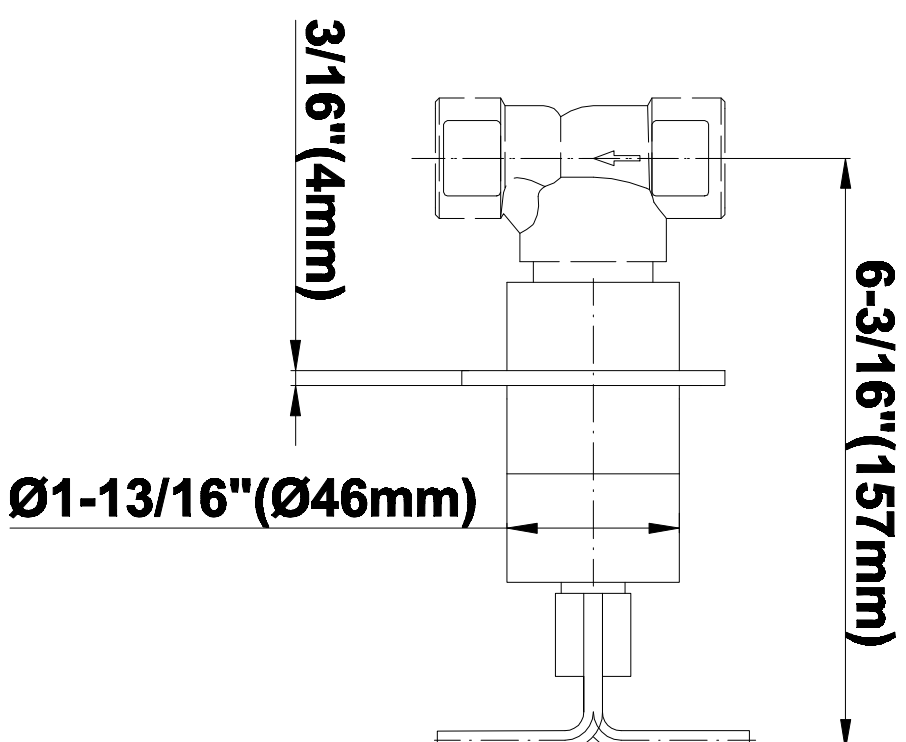

SHOWER
Contemporary Square
Thermostatic Set w/Body Sprays
& Handshower (Rough & Trim)
GC1.122A-C9S

GRAFF®

Information

- 3/4" Thermostatic Valve and Trim
- 8" Showerhead with 12" Arm & Flange
- Swivel Body Sprays (3 pieces)
- Handshower Set w/Wall Bracket
- Stop/Volume Control Valves and Trim (3 pieces)
- Showerhead Features No-Clog, Easy-Clean Spray Nozzles
- Optional Extension Kit
- 3/4" Thermostatic Rough Valve Flow Rate ~18 gpm @60 psi
- Flow rates: showerhead \leq 1.8 max gpm, handshower \leq 1.5 max gpm, body sprays \leq 1.5 max gpm each

Finishes

Polished
Chrome

Steelnox®
(Satin Nickel)

G-8095

SHOWER
8" Square Brass Showerhead
G-8438

GRAFF®

Information

- 1/4" thick
- 144 no-clog, easy-clean rubber spray nozzles
- Recommended use with ceiling shower arm
- Recommended for use at no more than 10 degrees tilt
- Showerhead flow rate ≤ 1.8 max gpm
- CALGreen

Finishes

Polished
Chrome

SteelInox®
(Satin Nickel)

G-8438

Aqua-Sense Collection
Contemporary 8" Square Showerhead

Product Features

- 1/4" thick
- 144 no-clog, easy-clean rubber spray nozzles
- Showerhead flow rate ≤ 1.8 max gpm