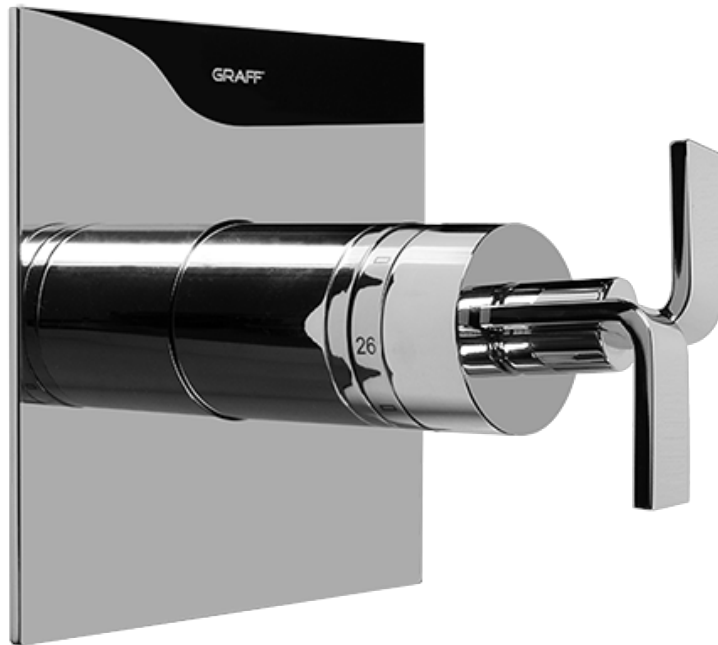

SHOWER
Contemporary Square
Thermostatic Set w/Body Sprays
& Handshower (Rough & Trim)
GC1.122A-C9S

GRAFF®

Information

- 3/4" Thermostatic Valve and Trim
- 8" Showerhead with 12" Arm & Flange
- Swivel Body Sprays (3 pieces)
- Handshower Set w/Wall Bracket
- Stop/Volume Control Valves and Trim (3 pieces)
- Showerhead Features No-Clog, Easy-Clean Spray Nozzles
- Optional Extension Kit
- 3/4" Thermostatic Rough Valve Flow Rate ~18 gpm @60 psi
- Flow rates: showerhead \leq 1.8 max gpm, handshower \leq 1.5 max gpm, body sprays \leq 1.5 max gpm each

SHOWER
Rough
G-8005

GRAFF®

Information

- 18.4 gpm @ 60 psi
- 3/4" universal inlets/outlets with female threads
- Built-in service stops
- Complete serviceability from front of all units
- Supplied with protective plastic cover
- Thermostatic valve uses a paraffin wax cartridge

Finishes

Polished
Chrome

Steelnox®
(Satin Nickel)

SHOWER
Immersion SOLID Trim Plate
w/Handle
G-8041-C9S-T

GRAFF®

Information

- Single metal handle
- Decorative trim plate
- Use with G-8000 or G-8005 thermostatic rough valve
- To complete package, you must order rough valve
- ADA

Finishes

Polished
Chrome

SteeInox®
(Satin Nickel)

SHOWER
Immersion SOLID Trim Plate
w/Handle
G-8095-C9S-T

GRAFF®

Information

- Single metal handle
- Decorative trim plate
- Use with G-8070 or G-8075 thermostatic stop/volume control rough valve
- To complete package, you must order rough valve
- ADA