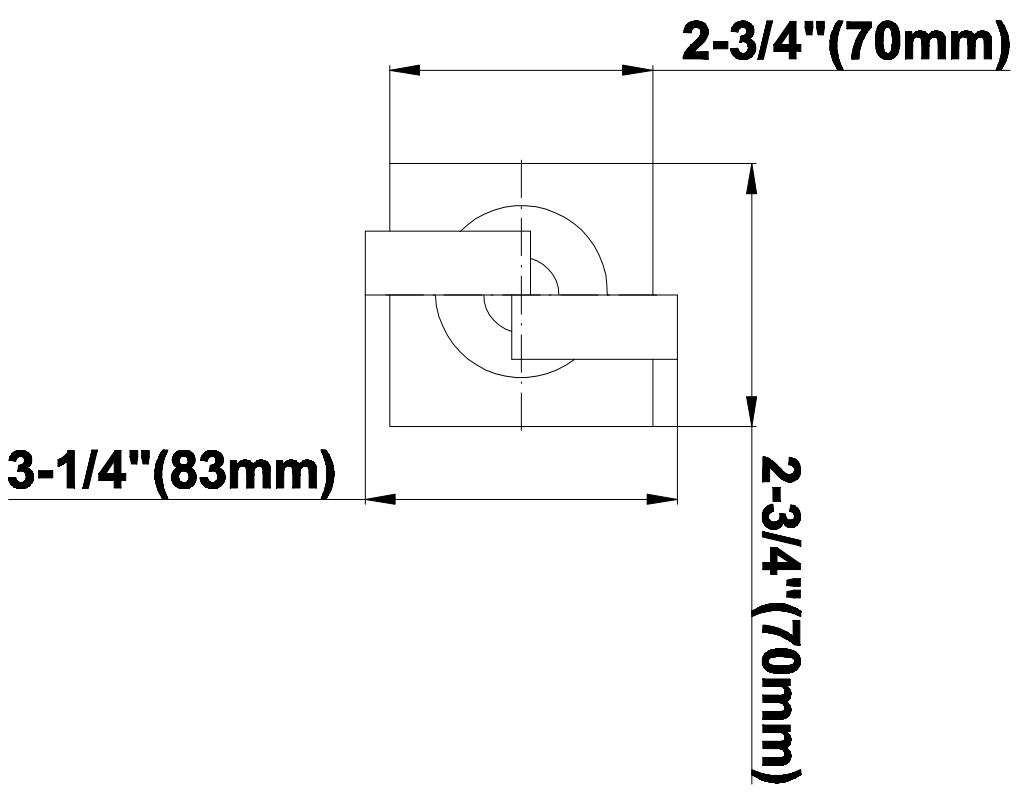

SHOWER
Contemporary Square
Thermostatic Set w/Body Sprays
& Handshower (Rough & Trim)
GC1.122A-C9S

GRAFF®

Information

- 3/4" Thermostatic Valve and Trim
- 8" Showerhead with 12" Arm & Flange
- Swivel Body Sprays (3 pieces)
- Handshower Set w/Wall Bracket
- Stop/Volume Control Valves and Trim (3 pieces)
- Showerhead Features No-Clog, Easy-Clean Spray Nozzles
- Optional Extension Kit
- 3/4" Thermostatic Rough Valve Flow Rate ~18 gpm @60 psi
- Flow rates: showerhead \leq 1.8 max gpm, handshower \leq 1.5 max gpm, body sprays \leq 1.5 max gpm each

Finishes

Polished
Chrome

Steelnox®
(Satin Nickel)

G-8095

SHOWER
8" Square Brass Showerhead
G-8438

GRAFF®

Information

- 1/4" thick
- 144 no-clog, easy-clean rubber spray nozzles
- Recommended use with ceiling shower arm
- Recommended for use at no more than 10 degrees tilt
- Showerhead flow rate ≤ 1.8 max gpm
- CALGreen

Finishes

Polished
Chrome

SteelInox®
(Satin Nickel)

G-8438

Aqua-Sense Collection
Contemporary 8" Square Showerhead

Product Features

- 1/4" thick
- 144 no-clog, easy-clean rubber spray nozzles
- Showerhead flow rate ≤ 1.8 max gpm