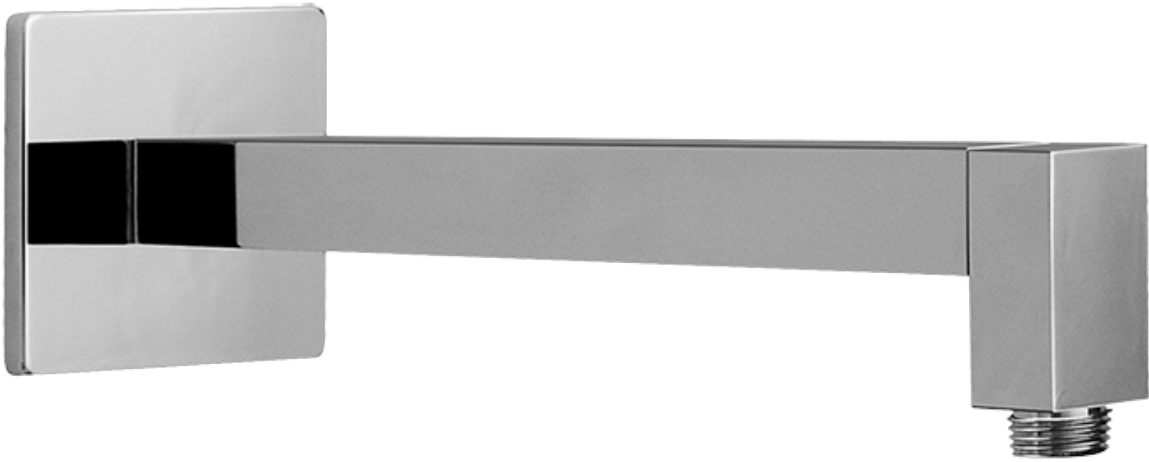

Finishes

Polished
Chrome

Steelnox®
(Satin Nickel)

SHOWER
Immersion SOLID Trim Plate
w/Handle
G-8041-C9S-T

GRAFF®

Information

- Single metal handle
- Decorative trim plate
- Use with G-8000 or G-8005 thermostatic rough valve
- To complete package, you must order rough valve
- ADA

Finishes

Polished
Chrome

Steelnox®
(Satin Nickel)

G-8497

Shower Components

Contemporary Flush-Mount Body Spray with Solid Brass Swivel Head

Product Features

- 12 no-clog, easy-clean silicone jets
- Metal ball-joint allows for 18° angle adjustment of body spray
- Brass wall escutcheon and Flush-mounted trim
- 1/2" NPT female thread inlet
- Body spray flow rate ≤ 1.5 max gpm

SHOWER
Contemporary 12" Shower Arm
G-8530

GRAFF[®]

Information

- Includes arm and square flange
- 1/2" NPT male thread inlet
- For use with all showerheads (especially G-8438)

Finishes

Polished
Chrome

Steelnox[®]
(Satin Nickel)