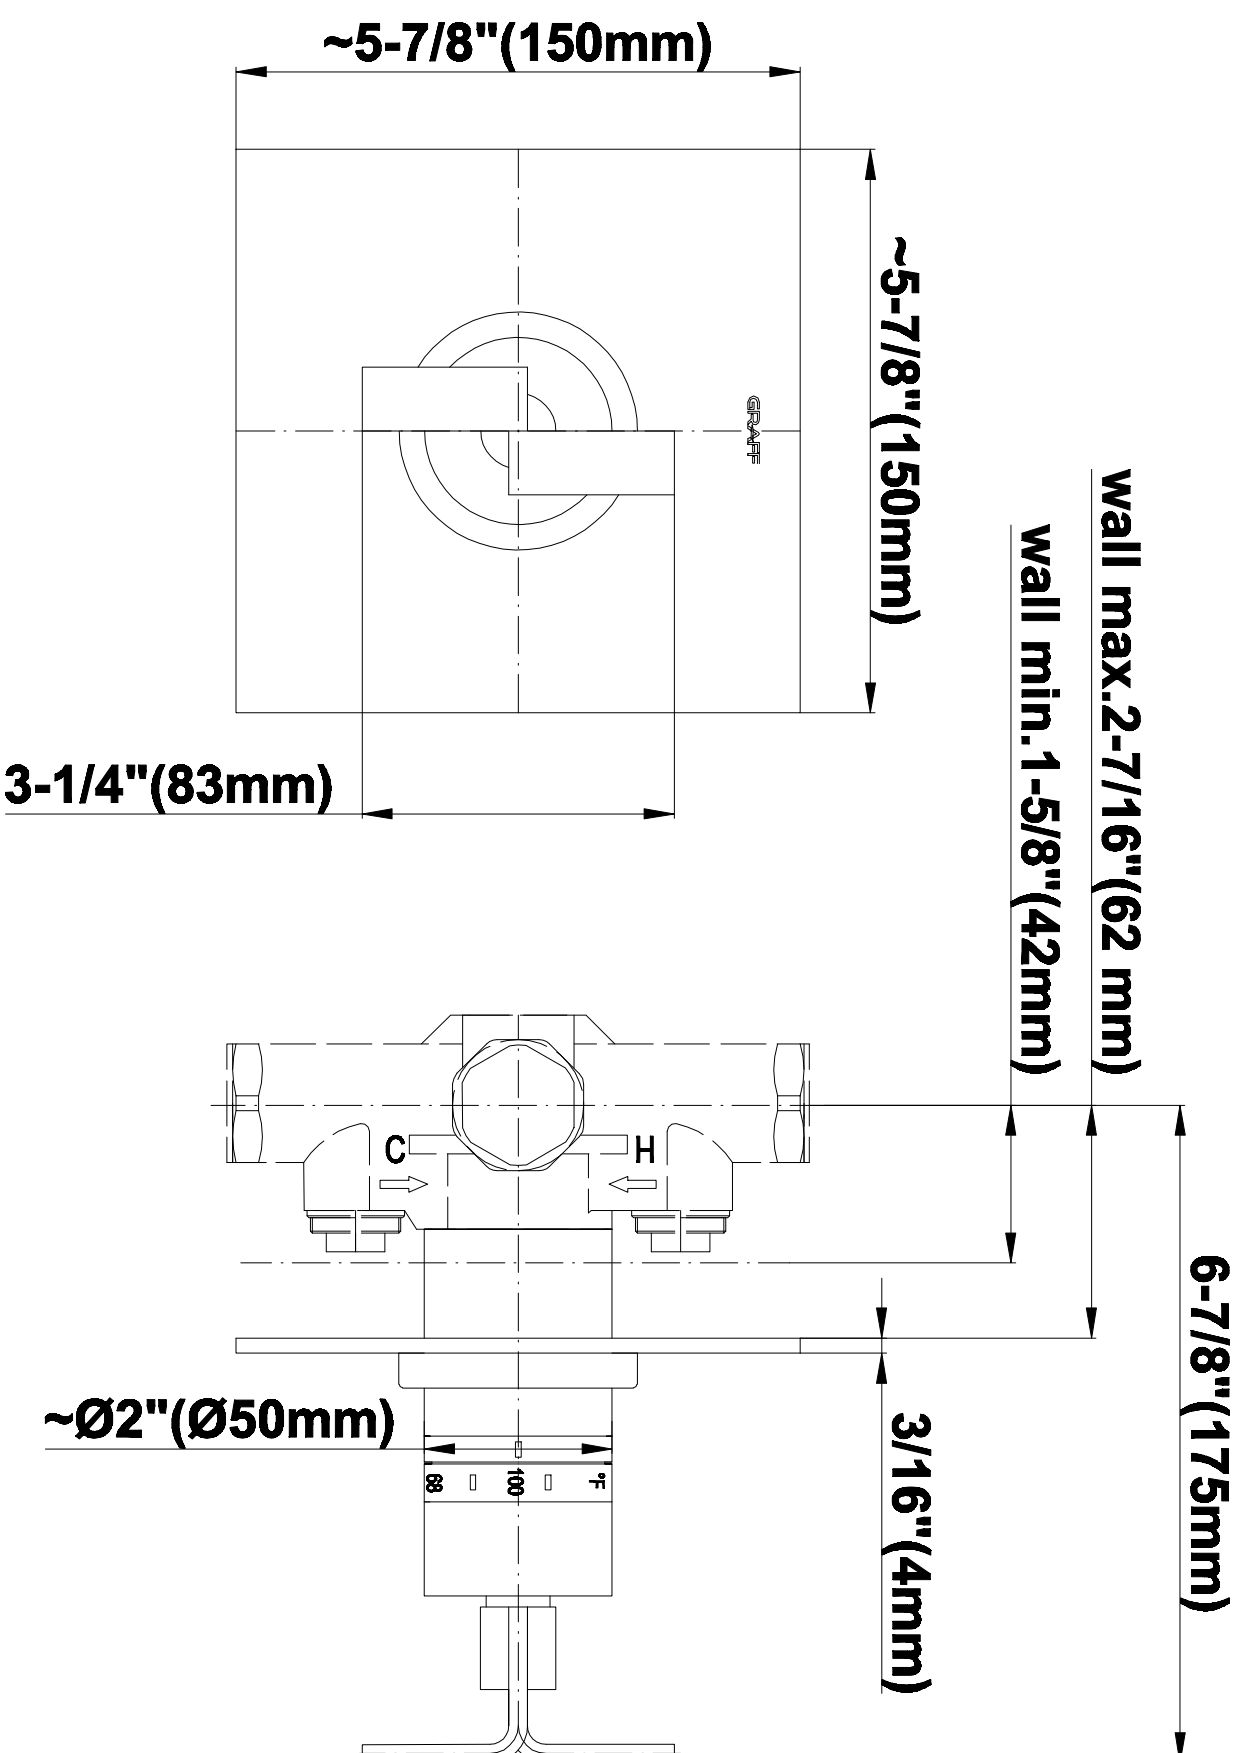

SHOWER
Contemporary Square
Thermostatic Set w/Body Sprays
& Handshower (Rough & Trim)
GC1.122A-C9S

GRAFF®

Information

- 3/4" Thermostatic Valve and Trim
- 8" Showerhead with 12" Arm & Flange
- Swivel Body Sprays (3 pieces)
- Handshower Set w/Wall Bracket
- Stop/Volume Control Valves and Trim (3 pieces)
- Showerhead Features No-Clog, Easy-Clean Spray Nozzles
- Optional Extension Kit
- 3/4" Thermostatic Rough Valve Flow Rate ~18 gpm @60 psi
- Flow rates: showerhead \leq 1.8 max gpm, handshower \leq 1.5 max gpm, body sprays \leq 1.5 max gpm each

SHOWER
Rough
G-8005

GRAFF®

Information

- 18.4 gpm @ 60 psi
- 3/4" universal inlets/outlets with female threads
- Built-in service stops
- Complete serviceability from front of all units
- Supplied with protective plastic cover
- Thermostatic valve uses a paraffin wax cartridge

Finishes

Polished
Chrome

Steelnox®
(Satin Nickel)

G-8041

SHOWER
Rough
G-8075

GRAFF®

Information

- 3/4" universal inlets/outlets with female threads
- Supplied with protective plastic cover

Finishes

Polished
Chrome

Steelnox®
(Satin Nickel)

G-8095

SHOWER
8" Square Brass Showerhead
G-8438

GRAFF®

Information

- 1/4" thick
- 144 no-clog, easy-clean rubber spray nozzles
- Recommended use with ceiling shower arm
- Recommended for use at no more than 10 degrees tilt
- Showerhead flow rate ≤ 1.8 max gpm
- CALGreen