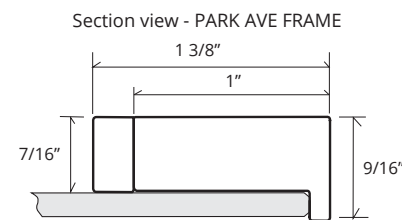

Side Mirror Kit
SMK4-30
Order for Surface Mount

GLASSCRAFTERS, INC.
193 Veterans Blvd. Carlstadt, NJ 07072
1+ (800) 233-7362 (F) 1+ (888) 233-7362
sales@glasscraftersinc.com
Products That Reflect Your Style