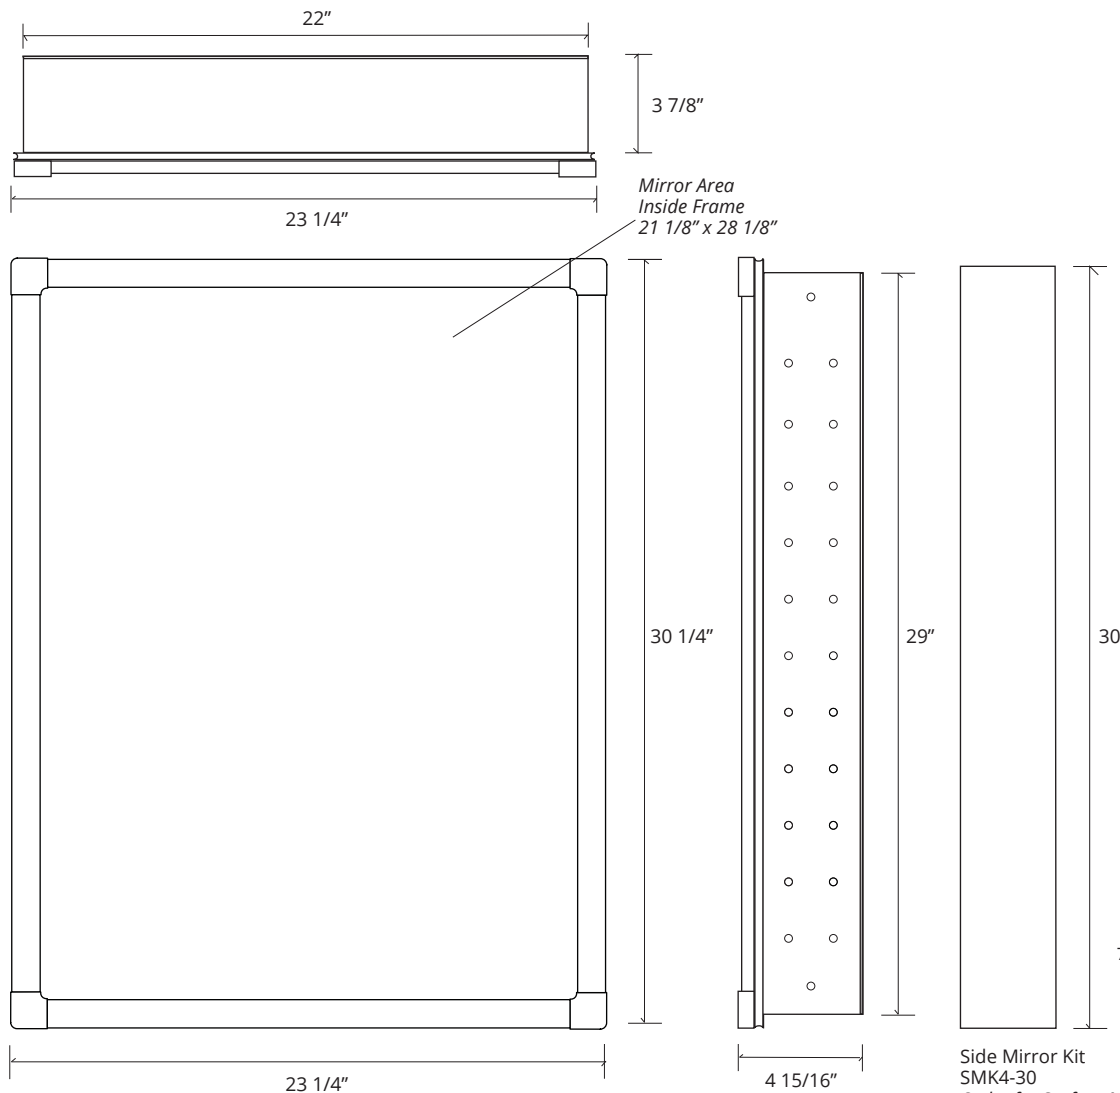

PARK AVE FRAMED MIRROR CABINET

GC2430-4-SC-PA

Side Mirror Kit - Order for Surface Mount, #SMK4-30
Beveled Mirror also available (add "BM" to model code)

SPECIFICATIONS

Roughing-in Opening	22 3/8" x 29 3/8"
Overall Dimensions	23 1/4" x 30 1/4"

Finishes: Polished Chrome, Polished Nickel, Brushed Nickel, Oil Rubbed Bronze

GLASSCRAFTERS INC.

Side Mirror Kit
SMK4-30
Order for Surface Mount