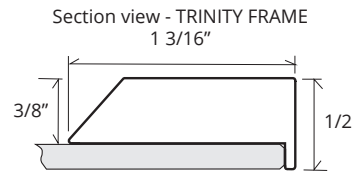

### SPECIFICATIONS

Roughing-in Opening	18 3/8" x 72 1/8"
Overall Dimensions	19 1/8" x 72 7/8"

GLASSCRAFTERS INC.

Handed Door is available with Left or Right Side Hinges. (add "L" or "R" to model code)

Not available with Beveled Mirror