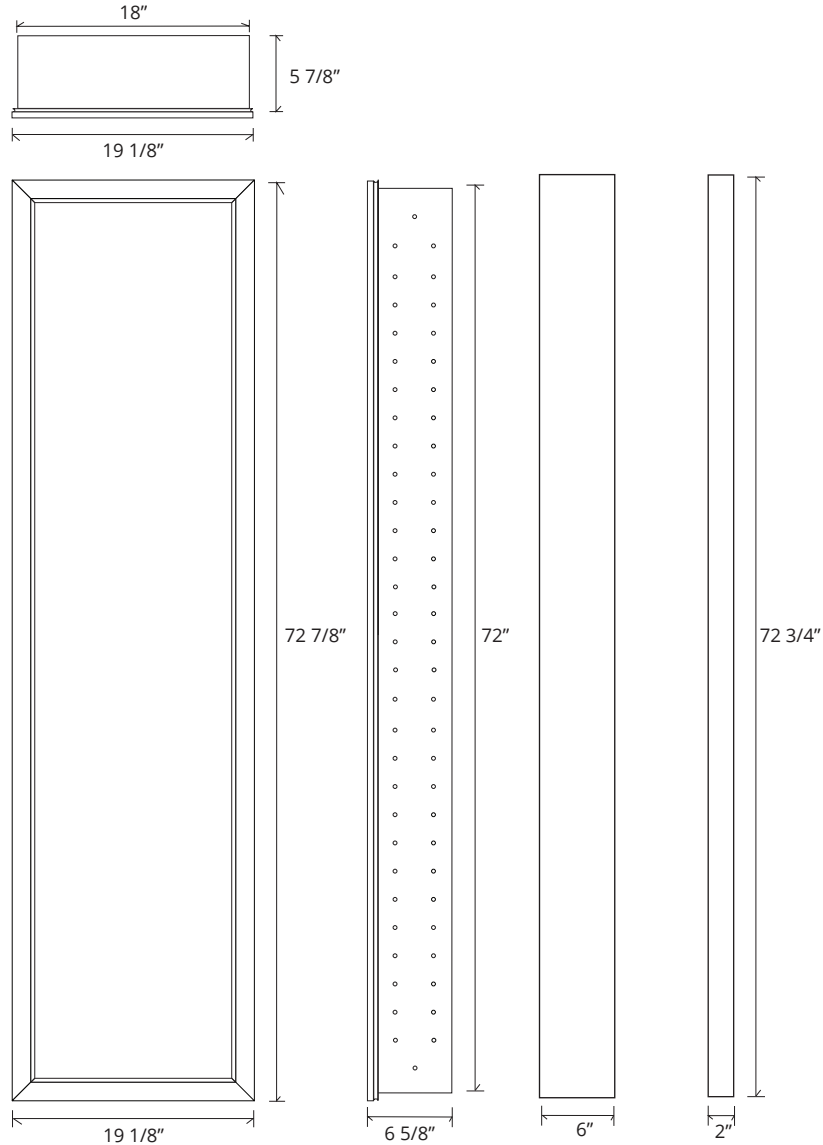

# FULL-LENGTH TRINITY MIRRORED CABINET

## GC-2072-6-SC-TR

Side Mirror Kit - Order for Surface Mount, #SMK6-72; or Semi Recessed #SRMK2-72

Finishes: Polished Chrome, Polished Nickel, Brushed Nickel, Oil Rubbed Bronze, Satin Brass, Iron-Black

### SPECIFICATIONS

Roughing-in Opening	18 3/8" x 72 1/8"
Overall Dimensions	19 1/8" x 72 7/8"

GLASSCRAFTERS INC.

Handed Door is available with Left or Right Side Hinges. (add "L" or "R" to model code)

Not available with Beveled Mirror