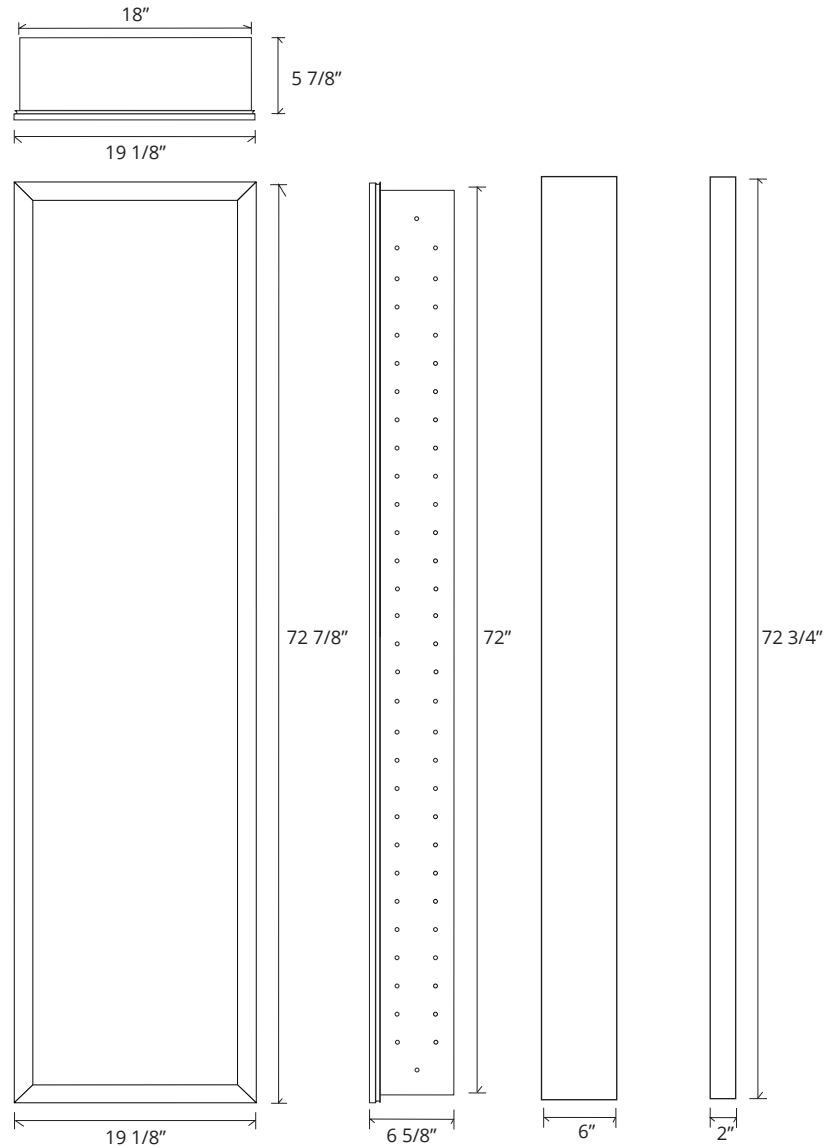

FULL-LENGTH LEXINGTON MIRRORED CABINET

GC-2072-6-SC-LE

Side Mirror Kit - Order for Surface Mount, #SMK6-72; or Semi Recessed #SRMK2-72

Finishes: Polished Chrome, Polished Nickel, Brushed Nickel, Oil Rubbed Bronze

SPECIFICATIONS

Roughing-in Opening	18 3/8" x 72 1/8"
Overall Dimensions	19 1/8" x 72 7/8"

GLASSCRAFTERS INC.

Handed Door is available with Left or Right Side Hinges. (add "L" or "R" to model code)

Not available with Beveled Mirror