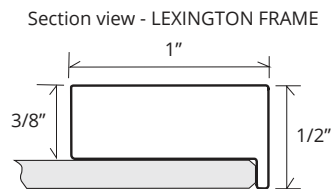

FULL-LENGTH LEXINGTON MIRRORED CABINET

GC-2072-6-SC-LE

Side Mirror Kit - Order for Surface Mount, #SMK6-72; or Semi Recessed #SRMK2-72

Finishes: Polished Chrome, Polished Nickel, Brushed Nickel, Oil Rubbed Bronze

SPECIFICATIONS

Roughing-in Opening	18 3/8" x 72 1/8"
Overall Dimensions	19 1/8" x 72 7/8"

GLASSCRAFTERS INC.

Handed Door is available with Left or Right Side Hinges. (add "L" or "R" to model code)

Not available with Beveled Mirror