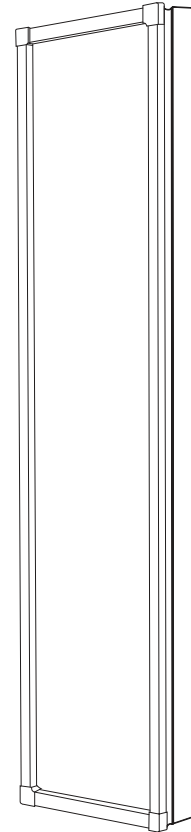

FULL-LENGTH PARK AVE MIRRORED CABINET

GC-2072-4-SC-PA

Side Mirror Kit - Order for Surface Mount, #SMK4-72

Finishes: Polished Chrome, Polished Nickel, Brushed Nickel, Oil Rubbed Bronze

SPECIFICATIONS

Roughing-in Opening	18 3/8" x 72 1/8"
Overall Dimensions	19 1/4" x 73"

GLASSCRAFTERS INC.

Handed Door is available with Left or Right Side Hinges. (add "L" or "R" to model code)

Not available with Beveled Mirror

GLASSCRAFTERS, INC.
 193 Veterans Blvd. Carlstadt, NJ 07072
 1+ (800) 233-7362 (F) 1+ (888) 233-7362
 sales@glasscraftersinc.com