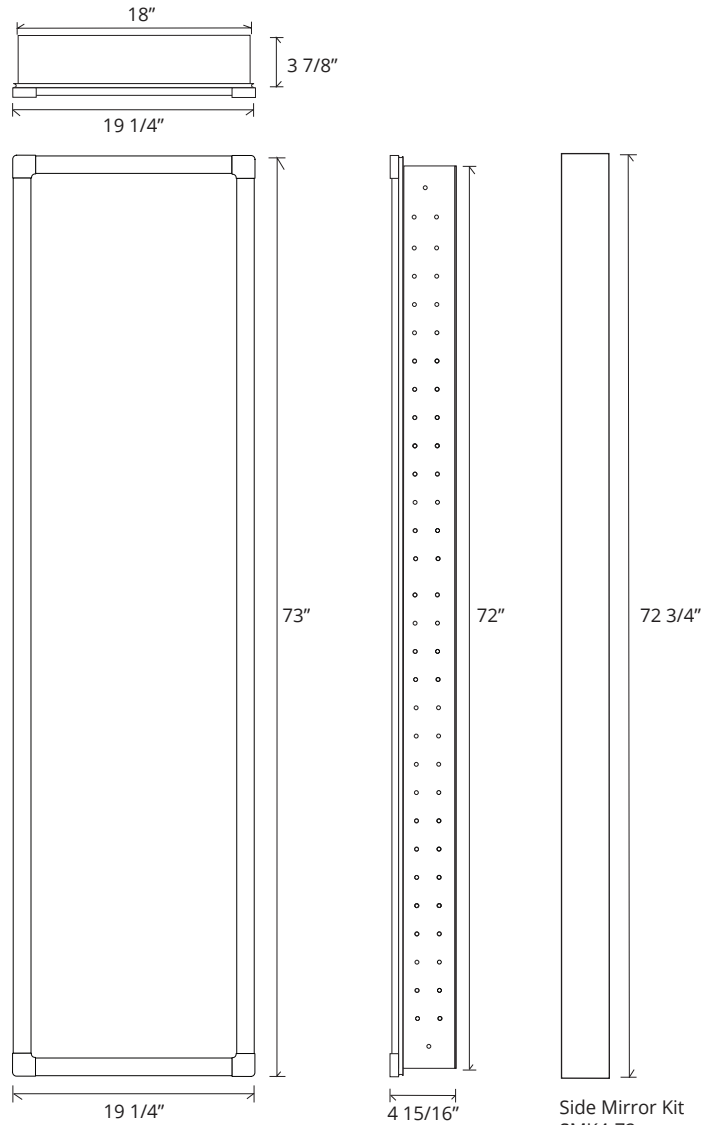

FULL-LENGTH PARK AVE MIRRORED CABINET

GC-2072-4-SC-PA

Side Mirror Kit - Order for Surface Mount, #SMK4-72

Finishes: Polished Chrome, Polished Nickel, Brushed Nickel, Oil Rubbed Bronze

SPECIFICATIONS

Roughing-in Opening	18 3/8" x 72 1/8"
Overall Dimensions	19 1/4" x 73"

GLASSCRAFTERS INC.

Handed Door is available with Left or Right Side Hinges. (add "L" or "R" to model code)

Not available with Beveled Mirror

GLASSCRAFTERS, INC.
 193 Veterans Blvd. Carlstadt, NJ 07072
 1+ (800) 233-7362 (F) 1+ (888) 233-7362
 sales@glasscraftersinc.com