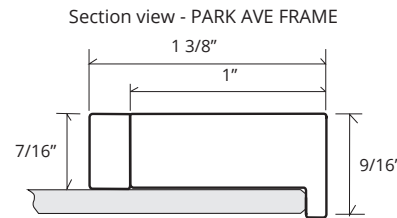

FULL-LENGTH PARK AVE MIRRORED CABINET

GC-2072-4-SC-PA

Side Mirror Kit - Order for Surface Mount, #SMK4-72

Finishes: Polished Chrome, Polished Nickel, Brushed Nickel, Oil Rubbed Bronze

SPECIFICATIONS

Roughing-in Opening	18 3/8" x 72 1/8"
Overall Dimensions	19 1/4" x 73"

GLASSCRAFTERS INC.

Handed Door is available with Left or Right Side Hinges. (add "L" or "R" to model code)

Not available with Beveled Mirror

GLASSCRAFTERS, INC.
 193 Veterans Blvd. Carlstadt, NJ 07072
 1+ (800) 233-7362 (F) 1+ (888) 233-7362
 sales@glasscraftersinc.com