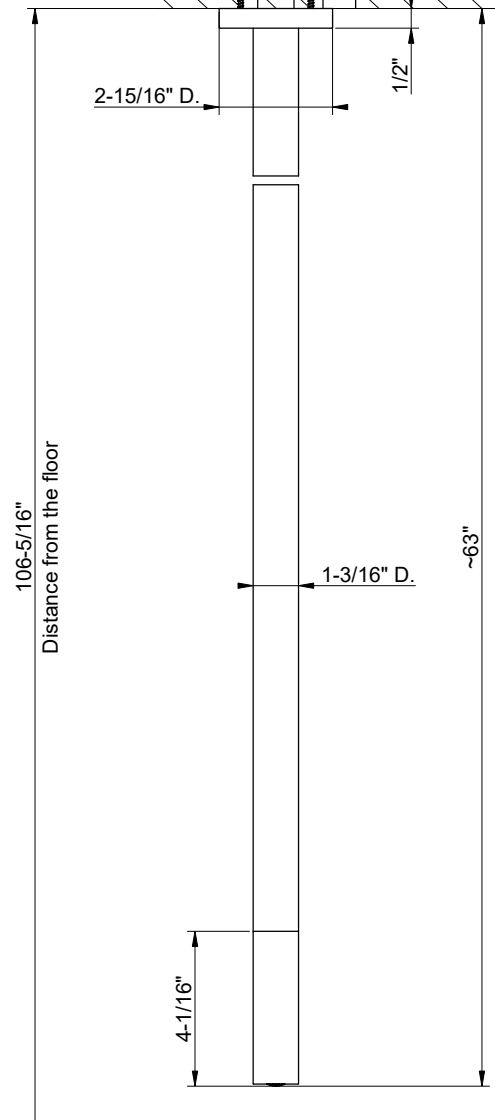

1

Supply Network →

ATTENTION: Don't damage the supply pipe during drilling for fixing plugs

The supply pipe must be firmly fixed

1/2" NPT - F

2

Supply network →

The supply pipe must be firmly fixed

Hard fixing supports for pipe anchorage

Plasterboard false ceiling

3

Supply network →

The supply pipe must be firmly fixed

Fixings for pipe

Hard fixing supports for pipe anchorage

Plasterboard false ceiling

GESSI

ANELLO 63399

BOCCA DA SOFFITTO L = 1600 MM

Formato

A4

Dis.: GPF633990000G001

Gessi S.p.A. Parco Gessi, 13037 Serravalle Sesia (Vercelli) Italy Tel.0039 0163 454111 Fax.0039 0163 453150 www.gessi.com e-mail:gessi@gessi.it