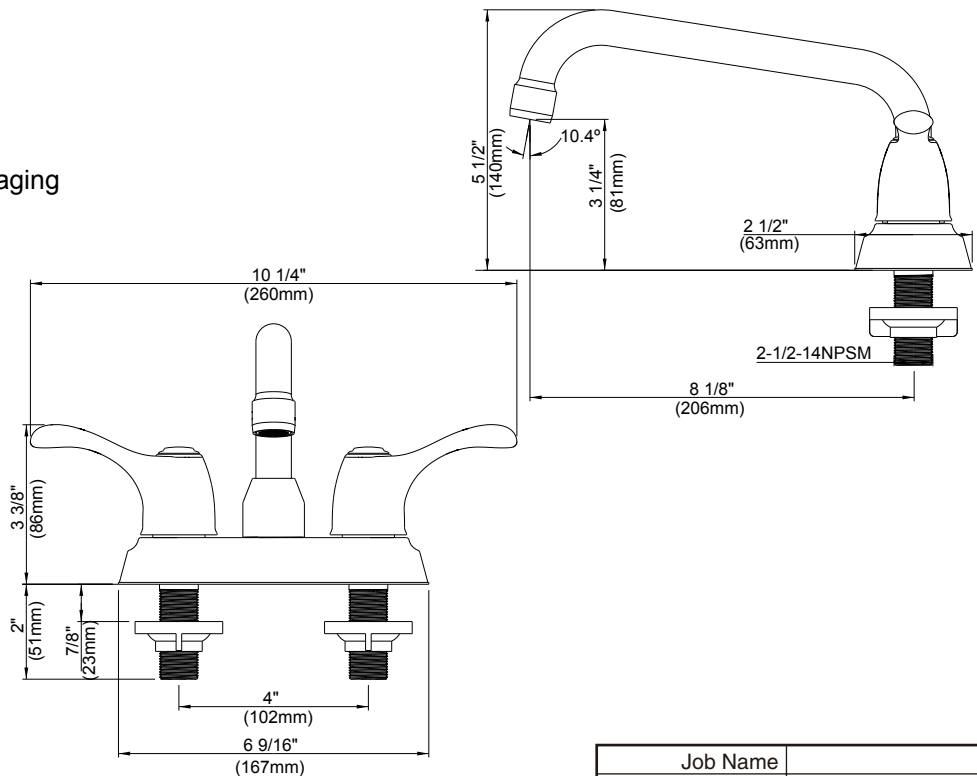

Suffixes Available:

None

GERBER®

PROFESSIONAL PERFORMANCE

Gerber Toll Free Technical Support: 888-648-6466
www.gerberonline.com

Job Name	
Date	
Model Specified	
Quantity	
Customer	
Contractor	
Architect/engineer