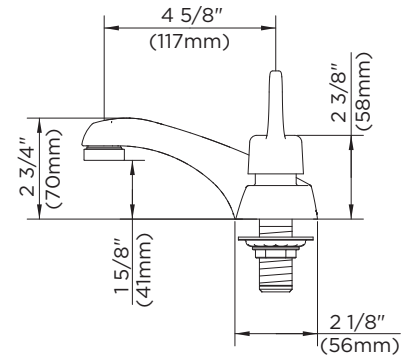

GERBER

CO-44-541 Series Commercial Faucet Two Handle Lavatory Faucet

Features:

- Cast brass, heavy chrome plated body
- Ceramic disc cartridges G0086986 & G0086987
- Choice of vandal proof lever or wrist blade handles with color coded handle screws
- Vandal proof 0.5 gpm (1.9 L/min) maximum laminar aerator G0097297 @ 60 psi
- Working parts can be easily replaced
- 4" centers for mounting
- Max. 1 3/8" deck thickness
- Lead free waterway per NSF/ANSI 372
- Fully ADA compliant
- Limited lifetime warranty
- Meets CEC requirements

CO-44-541 Shown

Standards & Certifications:

- ASME A112.18.1M
- NSF/ANSI 372
- IAPMO/cUPC
- ICC/ANSI A117.1
- Mass Code
- WaterSense Pending

Catalog Numbers:

- CO-44-541** Wrist Blade Handles, Less Brass Drain Assembly
- CO-44-542** Wrist Blade Handles, With Brass Grid Strainer
- CO-44-551** Wrist Blade Handles, With Metal Pop-up Drain Assembly
- C4-44-541** Metal Lever Handles, Less Brass Drain Assembly
- C4-44-542** Metal Lever Handles, With Brass Grid Strainer
- C4-44-551** Metal Lever Handles, With Metal Pop-up Assembly

Prefixes Available:

- CO = Metal Wrist Blade Handle
- C4 = Metal Lever Handle

Suffixes Available

None

Job Name	
Date	
Model Specified	
Quantity	
Customer	
Contractor	
Architect/engineer	

Gerber Toll Free Technical Support: 888-648-6466
www.gerberonline.com