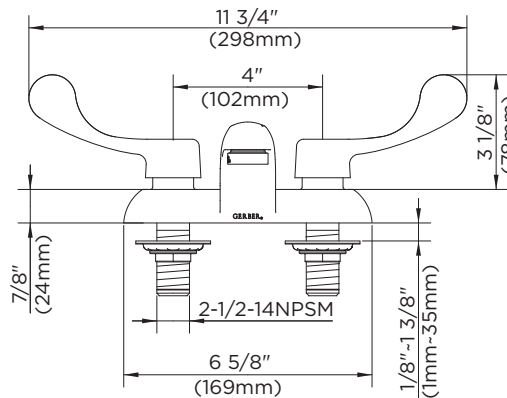

GERBER

CO-44-541 Series Commercial Faucet Two Handle Lavatory Faucet

Features:

- Cast brass, heavy chrome plated body
- Ceramic disc cartridges G0086986 & G0086987
- Choice of vandal proof lever or wrist blade handles with color coded handle screws
- Vandal proof 0.5 gpm (1.9 L/min) maximum laminar aerator G0097297 @ 60 psi
- Working parts can be easily replaced
- 4" centers for mounting
- Max. 1 3/8" deck thickness
- Lead free waterway per NSF/ANSI 372
- Fully ADA compliant
- Limited lifetime warranty
- Meets CEC requirements

CO-44-541 Shown

Standards & Certifications:

- ASME A112.18.1M
- NSF/ANSI 372
- IAPMO/cUPC
- ICC/ANSI A117.1
- Mass Code
- WaterSense Pending

Catalog Numbers:

- CO-44-541** Wrist Blade Handles, Less Brass Drain Assembly
- CO-44-542** Wrist Blade Handles, With Brass Grid Strainer
- CO-44-551** Wrist Blade Handles, With Metal Pop-up Drain Assembly
- C4-44-541** Metal Lever Handles, Less Brass Drain Assembly
- C4-44-542** Metal Lever Handles, With Brass Grid Strainer
- C4-44-551** Metal Lever Handles, With Metal Pop-up Assembly

Prefixes Available:

- CO = Metal Wrist Blade Handle
- C4 = Metal Lever Handle

Suffixes Available

None

Job Name	
Date	
Model Specified	
Quantity	
Customer	
Contractor	
Architect/engineer	

Gerber Toll Free Technical Support: 888-648-6466
www.gerberonline.com