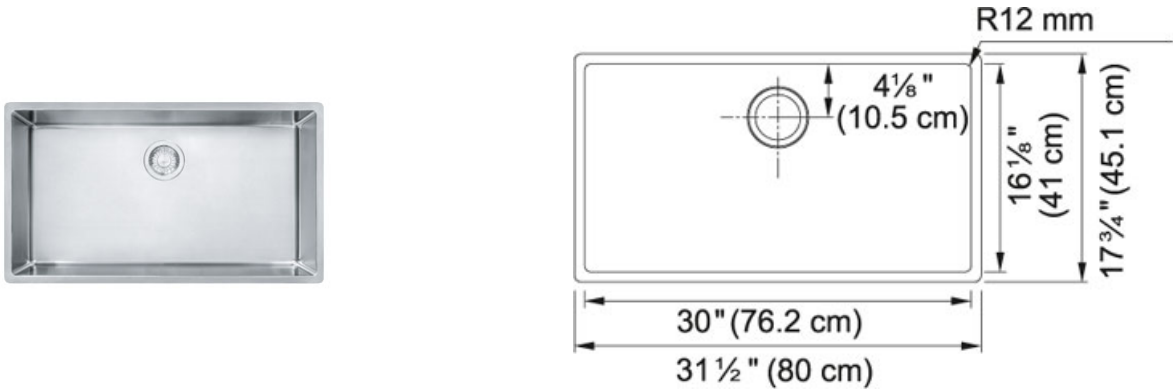

## Cube CUX11030 Stainless Steel | 122.0371.978

FAMILY : Sinks | SERIE : Cube | MODEL : CUX11030 | FINISH : Stainless Steel | INSTALLATION TYPE : Undermount | STYLE : Contemporary

### TECHNICAL DATA

Minimum Cabinet Size	36"
Drain Opening	3 1/2"
Length overall	31 1/2"
Width overall	17 3/4"
Depth Overall	9"
Length of large bowl	30"
Width of large bowl	16 1/8"
Depth of large bowl	9"
Number of Bowls	1
Where to buy	Showroom
Where to buy	Showroom