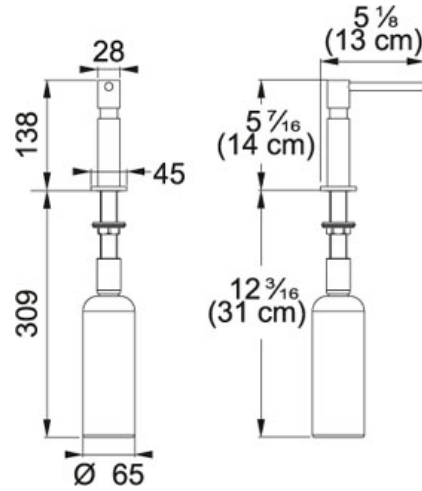

Soap dispenser SD-500 Polished Chrome | 119.0068.281

FAMILY : Kitchen solutions | SERIE : Soap dispenser | MODEL : SD-500 | FINISH : Polished Chrome | INSTALLATION TYPE : Sinks or worktop

TECHNICAL DATA

Countertop hole diameter

2 5/8"
