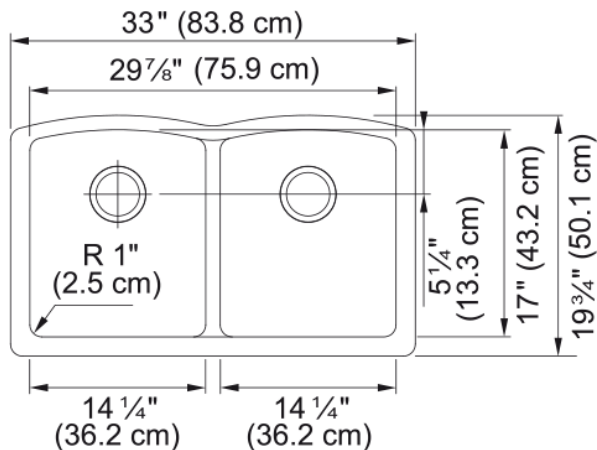

Ellipse Undermount Sink - ELG120MBK | 125.0699.539

Technical Data

Aspect

Sink type	Sink
Type of material	Granite
Number of bowls	2
Color	Matte black
Surface finish	None

Product Dimensions

Exterior size: right to left	33
Exterior size: front to back	19.638
Large bowl size: right to left	14.331
Large bowl size: front to back	16.89
Large bowl: depth	9.016
Small bowl size: right to left	14.331
Small bowl size: front to back	16.89
Small bowl: depth	9.016

Installation

Minimum cabinet size	33"
----------------------	-----

Product specifications

Installation type	Undermount
Drain hole	3 1/2"
Position of drainer	No drainer

Product identification

Product brand	Neutral
Collection	Ellipse Usa
Certified by	IAPMO