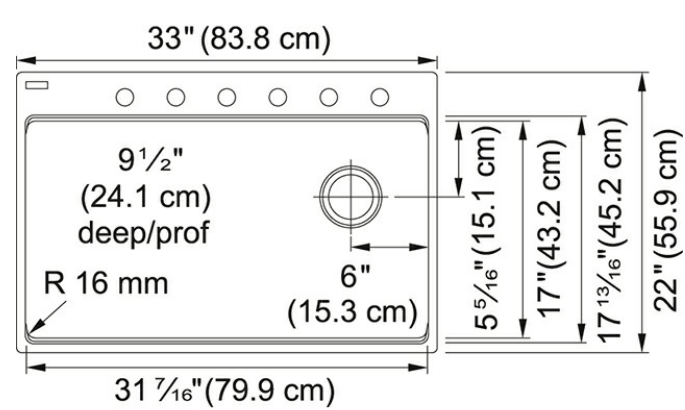

FEATURES

- Large capacity 9 1/2" deep bowl provides a generous workspace for dishes and large cookware.
- Accessory rail system supports optional accessories and turns the sink into a functional workstation
- Scratch resistant, fade resistant and impact resistant to retain its new appearance for years
- Sanitized® function reduces bacteria and microbe growth.
- Rear offset drain maximize the usable surface of the bowl and creates extra cabinet space beneath the sink.
- Topmount Installation

Product Picture

Product Dimensions

Length overall	33"
Width overall	19 5/16"
Length of large bowl	31 7/16"
Width of large bowl	17"
Depth of large bowl	9 1/2"
Minimum Cabinet Size	36"

Technical Drawing

General Information