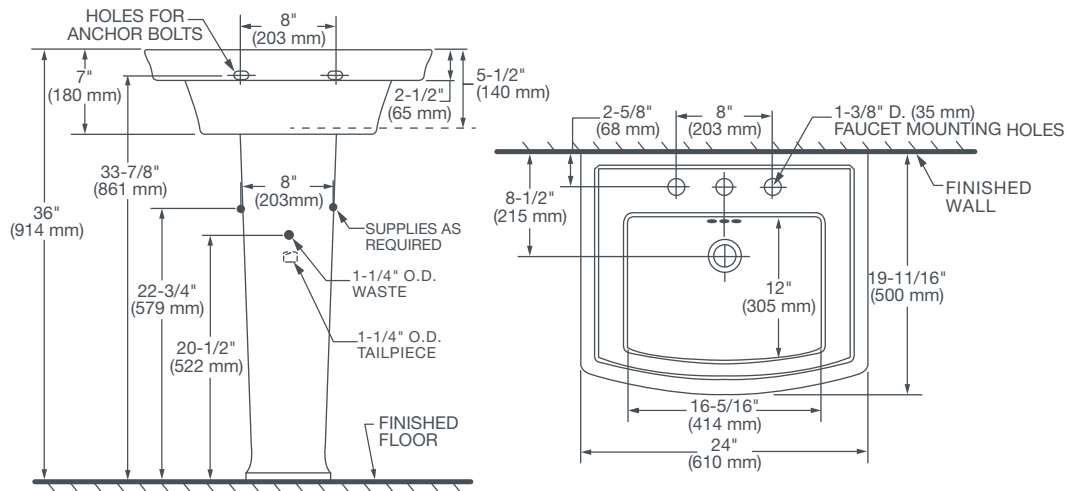

WYATT®

24" PEDESTAL LAVATORY

NOTES:

Dimensions shown for location supplies and "P" trap are suggested. Provide suitable reinforcement for all wall supports. Slab/pedestal anchors and mounting features to be furnished by others. Fittings not included with fixture and must be ordered separately. Installation Instructions supplied with lavatory.

IMPORTANT:

Dimensions of fixtures are nominal and may vary within the range of tolerance established by ANSI standards. These measurements are subject to change or cancellation. No responsibility is assumed for use of superseded or voided pages.