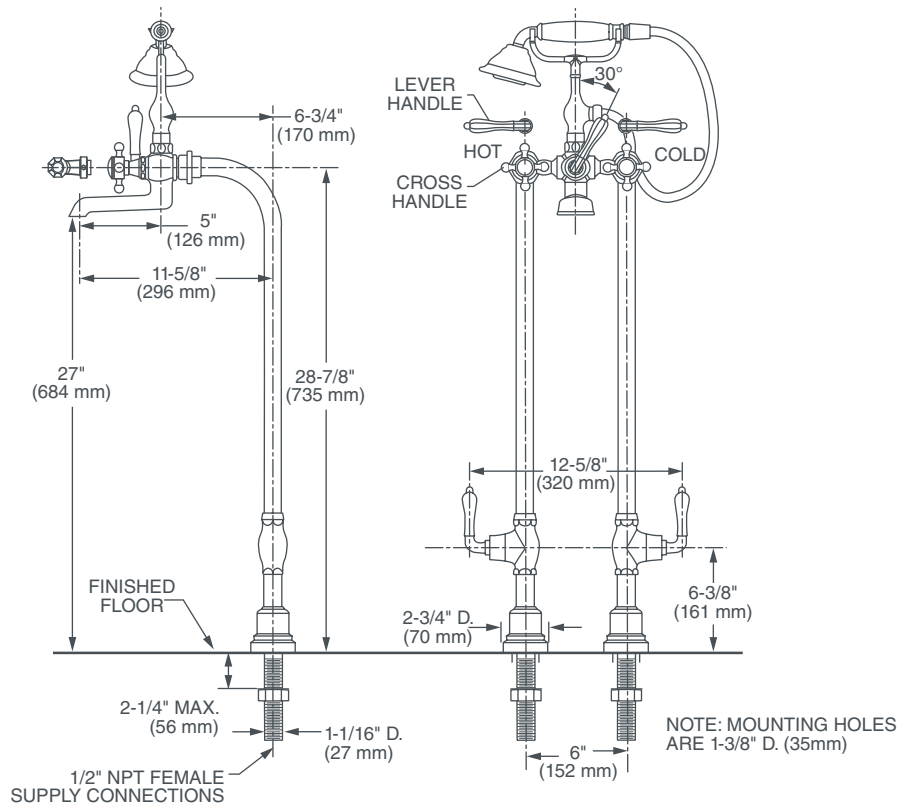

TRADITIONAL FLOOR MOUNT TUB FILLER WITH ASHBEE® HANDLES

- Traditional 5-function hand shower
- For use with freestanding tubs
- Elegant statuesque design in cross or lever handles with 5 ft (1.5 m) decorative metal hose
- Floor hot/cold shut off
- 28-7/8" (733 mm) floor to center of handle
- 6" center-to-center floor spread installation
- Rough valve included
- White porcelain and metal index buttons included
- Maximum hand shower flow rate: 2.0 gpm (7.6 L/min)
- Low hand shower flow rate: 1.8 gpm (6.8 L/min)

CODES AND STANDARDS

Meets or Exceeds ASME A112.18.1/CSA B125.1

CEC and CALGreen® Compliant

DESCRIPTION

Floor Mount Tub Filler with Hand Shower

— Ashbee Cross Handles
2.0 gpm (7.6 L/min)
1.8 gpm (6.8 L/min)

— Ashbee Lever Handles (ADA only)
2.0 gpm (7.6 L/min)
1.8 gpm (6.8 L/min)

PRODUCT NUMBER

D35101954.XXX
D3510195C.XXX

D35101950.XXX
D3510196C.XXX

AVAILABLE FINISHES

Polished Chrome
Brushed Nickel
Platinum Nickel

TRADITIONAL FLOOR MOUNT TUB FILLER WITH ASHBEE® HANDLES

IMPORTANT: These measurements are subject to change or cancellation. No responsibility is assumed for use of superseded or voided pages.

PART OF **LIXIL**