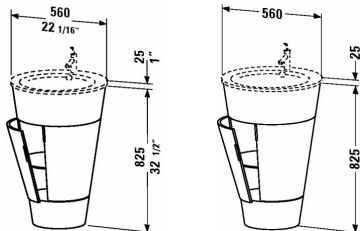

Starck furniture Vanity unit floorstanding # S19520

| < 22" Inch > |

Vanity unit floorstanding	Dimension	Weight	Order number
1 glass shelf with rail, Width 37" (opened), for Starck 1 # 040658			
Colors			
M05 Oak (Real wood veneer) M13 American Walnut (Real wood veneer) M24 Macassar (Real wood veneer) M40 Black High Gloss Lacquer M85 White High Gloss Lacquer			
Variant			
	22" x 23 5/8" Inch		S19520
Infobox			
# S1 9520 available from stock: 05-Oak, 13-American Walnut, 24-Macassar, 40-Black High Gloss, 85-White High Gloss, Siphon for washbasin # 005026 is recommended, Ceramic is not included, please order separately.			
Suitable products			
Furniture washbasin with overflow, with faucet deck, overflow clip Chrome included, for vanity unit # S1 9520, cUPC® listed*, 22 7/8" x 22 7/8" Inch			040658

All drawings contain the necessary measurements which are subject to standard tolerances. They are stated in inch & mm and are non-binding. Exact measurements, in particular for customized installation scenarios, can only be taken from the finished ceramic piece.