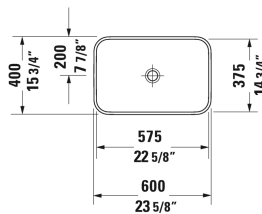

Happy D.2 Plus Washbowl # 235960..00 / 235960..00 / 235960..00

|< 23 5/8" Inch >|

Washbowl	Dimension	Weight	Order number
ground, without overflow, without faucet deck, hardware included, ceramic covered slotted waste included, 23 5/8" Inch			
Colors			
00 White 13 Anthracite Matt 61 White/Anthracite Matt			
Variant			
☒ inside color White, outside color White	23 5/8" x 15 3/4" Inch	22.9 lb	235960..00
☒ inside color Anthracite Matt, outside color Anthracite Matt	23 5/8" x 15 3/4" Inch	22.9 lb	235960..00
☒ inside color White, outside color Anthracite Matt	23 5/8" x 15 3/4" Inch	22.9 lb	235960..00
Sanitary ceramics with the special WonderGliss surface finish will remain clean and attractive-looking for a long time to come. When ordering WonderGliss please add a "1" as eleventh digit to the model number.			
Design Siphon		3.3 lb	005036
Suitable products			
Vanity unit wall-mounted 1 pull-out compartment, countertop including one cut-out, for 1 above-counter basin centered, 31 1/2" x 21 5/8" Inch	31 1/2" x 21 5/8" Inch		KT6694
Vanity unit wall-mounted 1 pull-out compartment, countertop including one cut-out, for 1 above-counter basin centered, 39 3/8" x 21 5/8" Inch	39 3/8" x 21 5/8" Inch		KT6695
Vanity unit wall-mounted 1 pull-out compartment, countertop including one cut-out, for 1 above-counter basin centered, 47 1/4" x 21 5/8" Inch	47 1/4" x 21 5/8" Inch		KT6696
Vanity unit wall-mounted 2 pull-out compartments, 1 countertop with one cut-out or two cut-outs, for 1 or 2 above-counter basin(s), 55 1/8" x 21 5/8" Inch	55 1/8" x 21 5/8" Inch		KT6697 B/L/R
Vanity unit wall-mounted 2 drawers, upper drawer including cut-out for siphon and siphon cover, countertop including one cut-out, for 1 above-counter basin centered, 31 1/2" x 21 5/8" Inch	31 1/2" x 21 5/8" Inch		KT6654