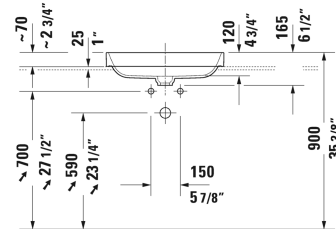

Happy D.2 Plus Washbowl # 235960..00 / 235960..00 / 235960..00

|< 23 5/8" Inch >|

Washbowl	Dimension	Weight	Order number
ground, without overflow, without faucet deck, hardware included, ceramic covered slotted waste included, 23 5/8" Inch			
Colors			
00 White 13 Anthracite Matt 61 White/Anthracite Matt			
Variant			
☒ inside color White, outside color White	23 5/8" x 15 3/4" Inch	22.9 lb	235960..00
☒ inside color Anthracite Matt, outside color Anthracite Matt	23 5/8" x 15 3/4" Inch	22.9 lb	235960..00
☒ inside color White, outside color Anthracite Matt	23 5/8" x 15 3/4" Inch	22.9 lb	235960..00
Sanitary ceramics with the special WonderGliss surface finish will remain clean and attractive-looking for a long time to come. When ordering WonderGliss please add a "1" as eleventh digit to the model number.			
Design Siphon		3.3 lb	005036
Suitable products			
Vanity unit wall-mounted 1 pull-out compartment, countertop including one cut-out, for 1 above-counter basin centered, 31 1/2" x 21 5/8" Inch	31 1/2" x 21 5/8" Inch		KT6694
Vanity unit wall-mounted 1 pull-out compartment, countertop including one cut-out, for 1 above-counter basin centered, 39 3/8" x 21 5/8" Inch	39 3/8" x 21 5/8" Inch		KT6695
Vanity unit wall-mounted 1 pull-out compartment, countertop including one cut-out, for 1 above-counter basin centered, 47 1/4" x 21 5/8" Inch	47 1/4" x 21 5/8" Inch		KT6696
Vanity unit wall-mounted 2 pull-out compartments, 1 countertop with one cut-out or two cut-outs, for 1 or 2 above-counter basin(s), 55 1/8" x 21 5/8" Inch	55 1/8" x 21 5/8" Inch		KT6697 B/L/R
Vanity unit wall-mounted 2 drawers, upper drawer including cut-out for siphon and siphon cover, countertop including one cut-out, for 1 above-counter basin centered, 31 1/2" x 21 5/8" Inch	31 1/2" x 21 5/8" Inch		KT6654