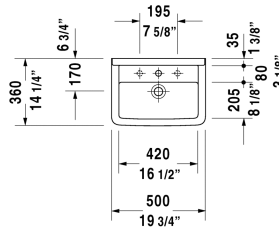

Starck 3 Washbasin # 0300500000 / 0300500030

| < 19 5/8" Inch > |

Washbasin	Dimension	Weight	Order number
with overflow, with faucet deck, underside fully glazed, hardware included, wall-mounted, cUPC® listed*, 19 5/8" Inch			
Colors			
00 White			
Variant			
●	19 5/8" x 14 1/8" Inch	31 lb	0300500000
●●●	19 5/8" x 14 1/8" Inch	31 lb	0300500030
Infobox			
Washbasin is not ADA compliant in combination with pedestal, siphon cover or metal console			
Sanitary ceramics with the special WonderGliss surface finish will remain clean and attractive-looking for a long time to come. When ordering WonderGliss please add a "1" as eleventh digit to the model number.			
Suitable products			
Siphon cover for # 030050, 075045, 030160, 030155, 030750, 6 1/2" x 9 1/2" Inch			086517

All drawings contain the necessary measurements which are subject to standard tolerances. They are stated in inch & mm and are non-binding. Exact measurements, in particular for customized installation scenarios, can only be taken from the finished ceramic piece.