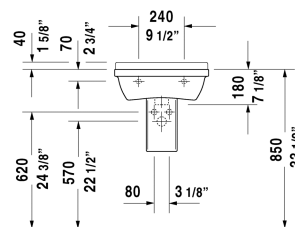

Starck 3 Washbasin # 0300500000 / 0300500030

| < 19 5/8" Inch > |

Washbasin	Dimension	Weight	Order number
with overflow, with faucet deck, underside fully glazed, hardware included, wall-mounted, cUPC® listed*, 19 5/8" Inch			
Colors			
00 White			
Variant			
●	19 5/8" x 14 1/8" Inch	31 lb	0300500000
●●●	19 5/8" x 14 1/8" Inch	31 lb	0300500030
Infobox			
Washbasin is not ADA compliant in combination with pedestal, siphon cover or metal console			
Sanitary ceramics with the special WonderGliss surface finish will remain clean and attractive-looking for a long time to come. When ordering WonderGliss please add a "1" as eleventh digit to the model number.			
Suitable products			
Siphon cover for # 030050, 075045, 030160, 030155, 030750, 6 1/2" x 9 1/2" Inch			086517

All drawings contain the necessary measurements which are subject to standard tolerances. They are stated in inch & mm and are non-binding. Exact measurements, in particular for customized installation scenarios, can only be taken from the finished ceramic piece.