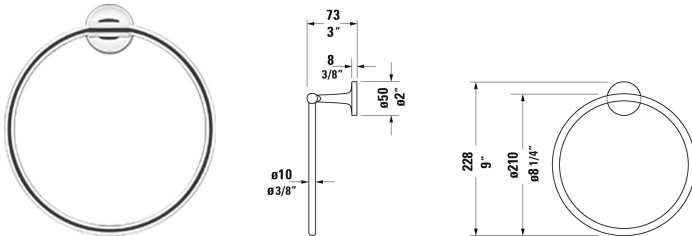

Starck T Towel ring # 009947..00

| < 8 1/4" Inch > |

Towel ring	Dimension	Weight	Order number
9" Inch			
<b>Colors</b>			
10 Chrome 46 Black Matt			
<b>Variant</b>			
	8 1/4" x 2 7/8" Inch	0.5 lb	009947..00

All drawings contain the necessary measurements which are subject to standard tolerances. They are stated in inch & mm and are non-binding. Exact measurements, in particular for customized installation scenarios, can only be taken from the finished ceramic piece.