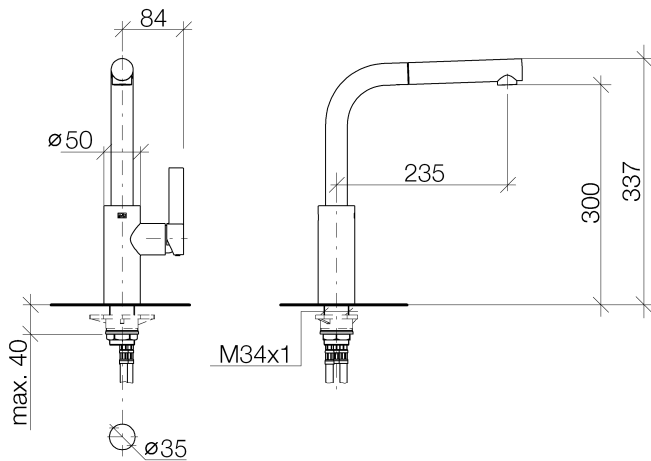

Kitchen - Elio

Single-lever mixer with pull-out spout - polished chrome

Article number: 33 840 790-00 0010

- 9-1/4" Projection
- Swiveling spout 360°
- Areated stream
- Total height 13-1/4"
- Height to aerator/spout outlet 11-3/4"
- 1-3/8" hole diameter
- 2x 3/8" US flexible supply lines
- Fabric braided spray hose 59"
- Water flow rate limited to max. 1.5 gpm
- lead-free
- (ADA)
- Combination with side spray set or profi side spray set not possible.

polished chrome

Dimensional drawing

Kitchen - Elio
Single-lever mixer with pull-out spout - polished chrome
Article number: 33 840 790-00 0010

All dimensions in mm / inch = mm x 0,0394

Flow rate chart

Kitchen - Elio
Single-lever mixer with pull-out spout - polished chrome
Article number: 33 840 790-00 0010

Recommended article

10 713 970-00
AIR SWITCH operating
button, trim parts only -
polished chrome

82 424 970-00
Soap dispenser without
flange - polished chrome

Kitchen - Elio
 Single-lever mixer with pull-out spout - polished chrome
 Article number: 33 840 790-00 0010

Spare parts list

Number	Item Number	Designation	Number of units
1	04 12 11 106 00-00	shower	1
2	04 30 02 059 00-00	hose	1
3	90 28 22 186 00-00	spout	1
4	09 30 30 054 90	screw	1
5	90 15 05 061 00 90	cartridge	1
6	04 28 10 148 00 90	accessories	1
7	09 24 04 141-00	nut	1
8	09 20 79 040-00	handle	1
9	09 31 11 030 90	pin	1
10	09 31 20 017 90	plug	1
11	04 23 10 044 02 90	fixing set	1
12	04 30 04 045 00 90	Flexible supply line 3/8"	2
13	04 30 04 029 00 90	hose	1
14	04 21 50 005 00 90	accessories	1
15	09 23 01 096 90	back-flow preventer	1
16	09 14 20 019 90	seal	1