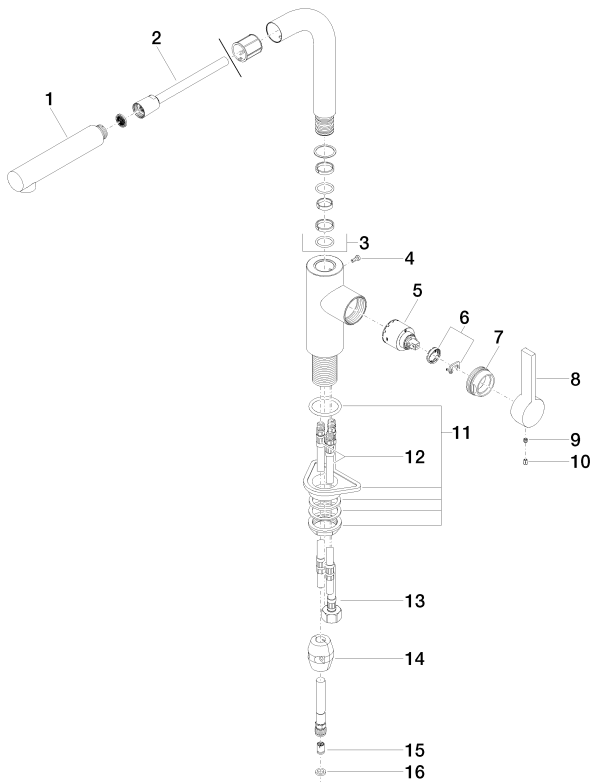

Kitchen - Elio

Single-lever mixer with pull-out spout - polished chrome

Article number: 33 840 790-00 0010

- 9-1/4" Projection
- Swiveling spout 360°
- Areated stream
- Total height 13-1/4"
- Height to aerator/spout outlet 11-3/4"
- 1-3/8" hole diameter
- 2x 3/8" US flexible supply lines
- Fabric braided spray hose 59"
- Water flow rate limited to max. 1.5 gpm
- lead-free
- (ADA)
- Combination with side spray set or profi side spray set not possible.

polished chrome

Dimensional drawing

Kitchen - Elio
Single-lever mixer with pull-out spout - polished chrome
Article number: 33 840 790-00 0010

All dimensions in mm / inch = mm x 0,0394

Flow rate chart

Kitchen - Elio
Single-lever mixer with pull-out spout - polished chrome
Article number: 33 840 790-00 0010

Recommended article

10 713 970-00
AIR SWITCH operating
button, trim parts only -
polished chrome

82 424 970-00
Soap dispenser without
flange - polished chrome

Kitchen - Elio
 Single-lever mixer with pull-out spout - polished chrome
 Article number: 33 840 790-00 0010

Spare parts list

Number	Item Number	Designation	Number of units
1	04 12 11 106 00-00	shower	1
2	04 30 02 059 00-00	hose	1
3	90 28 22 186 00-00	spout	1
4	09 30 30 054 90	screw	1
5	90 15 05 061 00 90	cartridge	1
6	04 28 10 148 00 90	accessories	1
7	09 24 04 141-00	nut	1
8	09 20 79 040-00	handle	1
9	09 31 11 030 90	pin	1
10	09 31 20 017 90	plug	1
11	04 23 10 044 02 90	fixing set	1
12	04 30 04 045 00 90	Flexible supply line 3/8"	2
13	04 30 04 029 00 90	hose	1
14	04 21 50 005 00 90	accessories	1
15	09 23 01 096 90	back-flow preventer	1
16	09 14 20 019 90	seal	1