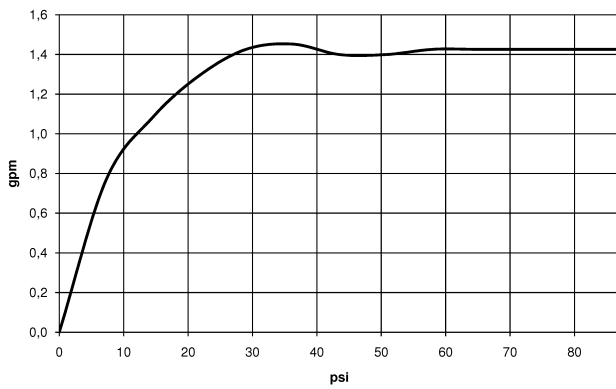

Kitchen - Elio

Single-lever mixer with pull-out spout - polished chrome

Article number: 33 840 790-00 0010

- 9-1/4" Projection
- Swiveling spout 360°
- Areated stream
- Total height 13-1/4"
- Height to aerator/spout outlet 11-3/4"
- 1-3/8" hole diameter
- 2x 3/8" US flexible supply lines
- Fabric braided spray hose 59"
- Water flow rate limited to max. 1.5 gpm
- lead-free
- (ADA)
- Combination with side spray set or profi side spray set not possible.

polished chrome

Dimensional drawing

Kitchen - Elio
Single-lever mixer with pull-out spout - polished chrome
Article number: 33 840 790-00 0010

All dimensions in mm / inch = mm x 0,0394

Flow rate chart

Kitchen - Elio
Single-lever mixer with pull-out spout - polished chrome
Article number: 33 840 790-00 0010