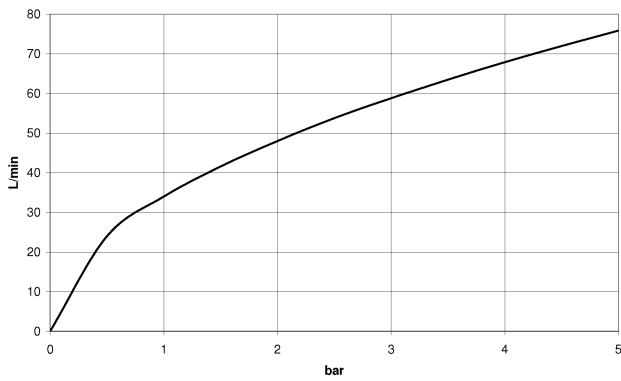

Dimensional drawing

All dimensions in mm / inch = mm x 0,0394

Bathtub - VAIA
Wall elbow - polished chrome
Article number: 28 450 809-00

Flow rate chart

Bathtub - VAIA
Wall elbow - polished chrome
Article number: 28 450 809-00