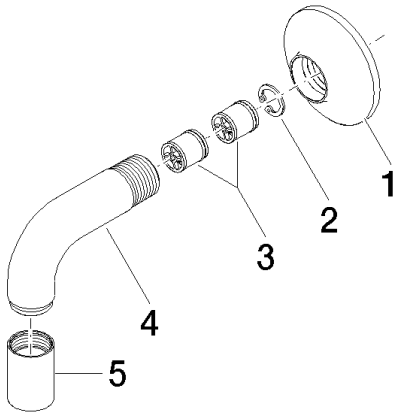

Bathtub - VAIA

Wall elbow - polished chrome

Article number: 28 450 809-00

- 3/8" Shower outlet
- Flange diameter 2-3/8"
- 1/2" connection
- Internal backflow preventer.

polished chrome

Accessory is required for this item.

Dimensional drawing

All dimensions in mm / inch = mm x 0,0394

Bathtub - VAIA
Wall elbow - polished chrome
Article number: 28 450 809-00

Flow rate chart

Bathtub - VAIA
Wall elbow - polished chrome
Article number: 28 450 809-00

Required article

35 080 970-90 0010
Rough-in adapter -

Bathtub - VAIA

Wall elbow - polished chrome

Article number: 28 450 809-00

Spare parts list

Number	Item Number	Designation	Number of units
1	90 27 80 021 00-00	rosette	1
2	09 16 01 014 90	ring	1
3	09 23 01 040 90	back-flow preventer	2
4	09 11 03 123-00	connection	1
5	09 21 02 069-00	cover	1