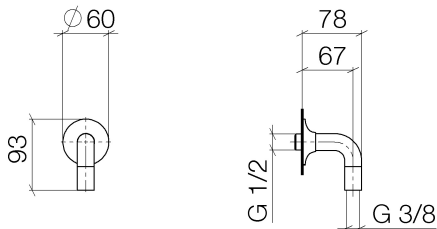

Bathtub - VAIA

Wall elbow - polished chrome

Article number: 28 450 809-00

- 3/8" Shower outlet
- Flange diameter 2-3/8"
- 1/2" connection
- Internal backflow preventer.

polished chrome

Accessory is required for this item.

Dimensional drawing

All dimensions in mm / inch = mm x 0,0394

Bathtub - VAIA
Wall elbow - polished chrome
Article number: 28 450 809-00

Flow rate chart

Bathtub - VAIA
Wall elbow - polished chrome
Article number: 28 450 809-00

Required article

35 080 970-90 0010
Rough-in adapter -

Bathtub - VAIA

Wall elbow - polished chrome

Article number: 28 450 809-00

Spare parts list

Number	Item Number	Designation	Number of units
1	90 27 80 021 00-00	rosette	1
2	09 16 01 014 90	ring	1
3	09 23 01 040 90	back-flow preventer	2
4	09 11 03 123-00	connection	1
5	09 21 02 069-00	cover	1