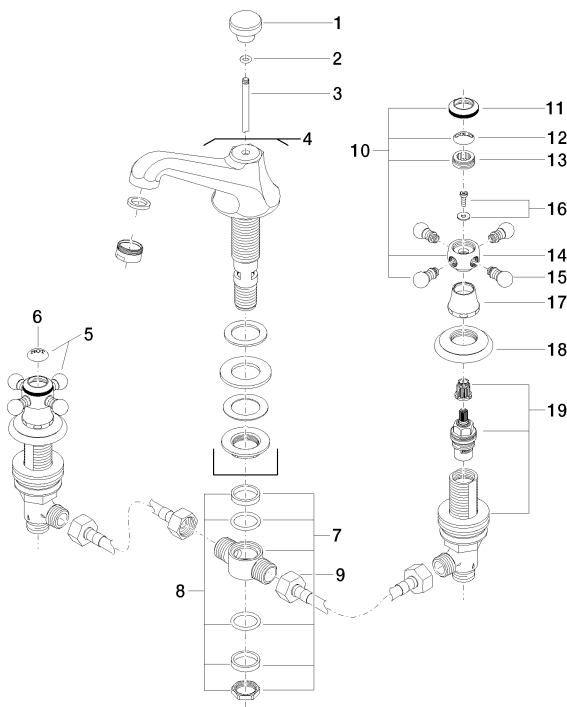

Sink - Madison

Three-hole lavatory mixer with drain - polished chrome

Article number: 20 700 360-00 0010

- 5-3/8" Projection
- US drain with overflow
- Rigid spout
- Round aerated stream
- Total height 2-7/8"
- Height to aerator/spout outlet 1-5/8"
- Valve hole diameter 1-1/4"
- Spout hole diameter 1-3/8"
- Without flange
- Water flow rate limited to max. 1.2 gpm
- lead-free
- Suitable only for basins with overflow.

polished chrome

Dimensional drawing

Sink - Madison
Three-hole lavatory mixer with drain - polished chrome
Article number: 20 700 360-00 0010

All dimensions in mm / inch = mm x 0,0394

Flow rate chart

Sink - Madison

Three-hole lavatory mixer with drain - polished chrome

Article number: 20 700 360-00 0010

Other surface finishes

platinum matte

20 700 360-06 0010

platinum

20 700 360-08 0010

Durabrass

Sink - Madison

Three-hole lavatory mixer with drain - polished chrome

Article number: 20 700 360-00 0010

Spare parts list

Number	Item Number	Designation	Number of units
1	09 20 36 030-00	handle	1
2	09 14 10 062 90	seal	1
3	09 31 09 004-00	pull-rod	1
4	13 700 380-00 0010	spout	1
5	04 20 36 002 07-00	handle (hot)	1
6	09 26 01 011 90	accessories	1
7	04 17 11 020 10 90	distributor	1
8	90 23 10 012 00 90	gasket kit	1
9	04 30 04 096 00 90	hose	2
10	04 20 36 002 06-00	handle (cold)	1
11	09 20 36 005-00	handle	2
12	09 26 01 010 90	accessories	1
13	09 20 83 006 90	handle	2
14	09 20 36 002-00	handle	2
15	09 20 36 004-00	handle	8
16	04 30 30 029 00 90	fixing set	2
17	09 21 02 055-00	cover	2
18	09 27 35 001-00	rosette	2
19	90 17 11 040 51 90	side panel	2
20	04 11 01 023 00-00	Drain - polished chrome	1