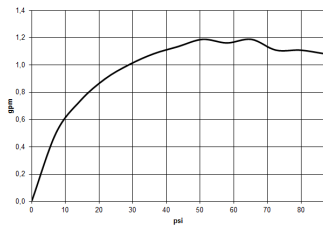

Sink - Madison

Three-hole lavatory mixer with drain - polished chrome

Article number: 20 700 360-00 0010

- 5-3/8" Projection
- US drain with overflow
- Rigid spout
- Round aerated stream
- Total height 2-7/8"
- Height to aerator/spout outlet 1-5/8"
- Valve hole diameter 1-1/4"
- Spout hole diameter 1-3/8"
- Without flange
- Water flow rate limited to max. 1.2 gpm
- lead-free
- Suitable only for basins with overflow.

polished chrome

Dimensional drawing

Sink - Madison
Three-hole lavatory mixer with drain - polished chrome
Article number: 20 700 360-00 0010

All dimensions in mm / inch = mm x 0,0394

Flow rate chart

Sink - Madison