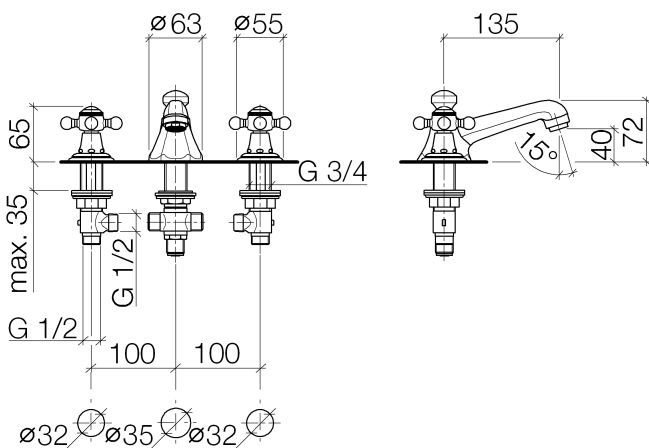

Sink - Madison

Three-hole lavatory mixer with drain - polished chrome

Article number: 20 700 360-00 0010

- 5-3/8" Projection
- US drain with overflow
- Rigid spout
- Round aerated stream
- Total height 2-7/8"
- Height to aerator/spout outlet 1-5/8"
- Valve hole diameter 1-1/4"
- Spout hole diameter 1-3/8"
- Without flange
- Water flow rate limited to max. 1.2 gpm
- lead-free
- Suitable only for basins with overflow.

polished chrome

Dimensional drawing

Sink - Madison
Three-hole lavatory mixer with drain - polished chrome
Article number: 20 700 360-00 0010

All dimensions in mm / inch = mm x 0,0394

Flow rate chart

Sink - Madison

Three-hole lavatory mixer with drain - polished chrome

Article number: 20 700 360-00 0010

Other surface finishes

platinum matte

20 700 360-06 0010

platinum

20 700 360-08 0010

Durabrass

Sink - Madison

Three-hole lavatory mixer with drain - polished chrome

Article number: 20 700 360-00 0010

Spare parts list

Number	Item Number	Designation	Number of units
1	09 20 36 030-00	handle	1
2	09 14 10 062 90	seal	1
3	09 31 09 004-00	pull-rod	1
4	13 700 380-00 0010	spout	1
5	04 20 36 002 07-00	handle (hot)	1
6	09 26 01 011 90	accessories	1
7	04 17 11 020 10 90	distributor	1
8	90 23 10 012 00 90	gasket kit	1
9	04 30 04 096 00 90	hose	2
10	04 20 36 002 06-00	handle (cold)	1
11	09 20 36 005-00	handle	2
12	09 26 01 010 90	accessories	1
13	09 20 83 006 90	handle	2
14	09 20 36 002-00	handle	2
15	09 20 36 004-00	handle	8
16	04 30 30 029 00 90	fixing set	2
17	09 21 02 055-00	cover	2
18	09 27 35 001-00	rosette	2
19	90 17 11 040 51 90	side panel	2
20	04 11 01 023 00-00	Drain - polished chrome	1