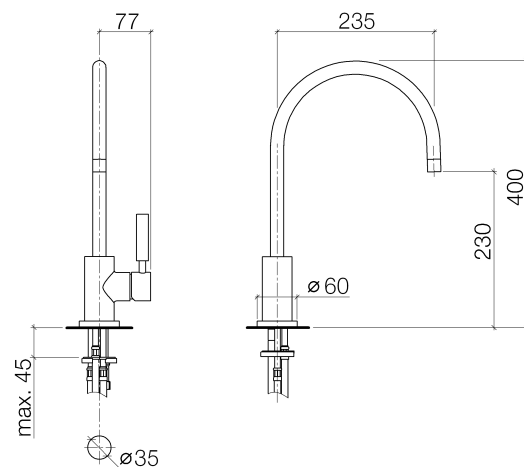

Kitchen

Tara Classic Single-lever mixer

Article number: 33826888ff0010

Product specifications

• 9-1/4" Projection

- Swivel spout 360°
- Areated stream
- Total height 15-3/4"
- Height to aerator/spout outlet 9"
- Single-lever mixer hole diameter 1-3/8"
- 2x 3/8" US flexible supply lines
- Water flow rate limited to max. 1.5 gpm
- low lead compliant

(ADA)

Surfaces

- | | |
|-----------------|-----------------|
| • chrome | 33826888-000010 |
| • matt platinum | 33826888-060010 |
| • platinum | 33826888-080010 |
| • Cyprum | 33826888-490010 |

Exploded assembly drawing

Order quantity

No.	Article number	Name	Installation quantity
1	90282204903ff	spout	1
2	90230102800ff	aerator	1
3	09303005490	screw	1
4	9015050630090	cartridge	1
5	0428101480090	accessories	1
6	092404107ff	nut	1
7	90208804000ff	handle	1
8	09301103290	disc	1
9	09311101090	pin	1
10	092404048ff	nipple	1
11	11170880ff	handle	1
12	0430040640090	hose	1
13	0430040440090	hose	2
14	092810055ff	rosette	1
15	09141003490	seal	1
16	0430110380090	fixing set	1
17	09311101190	pin	1
18	04233004000ff	threaded connector	1