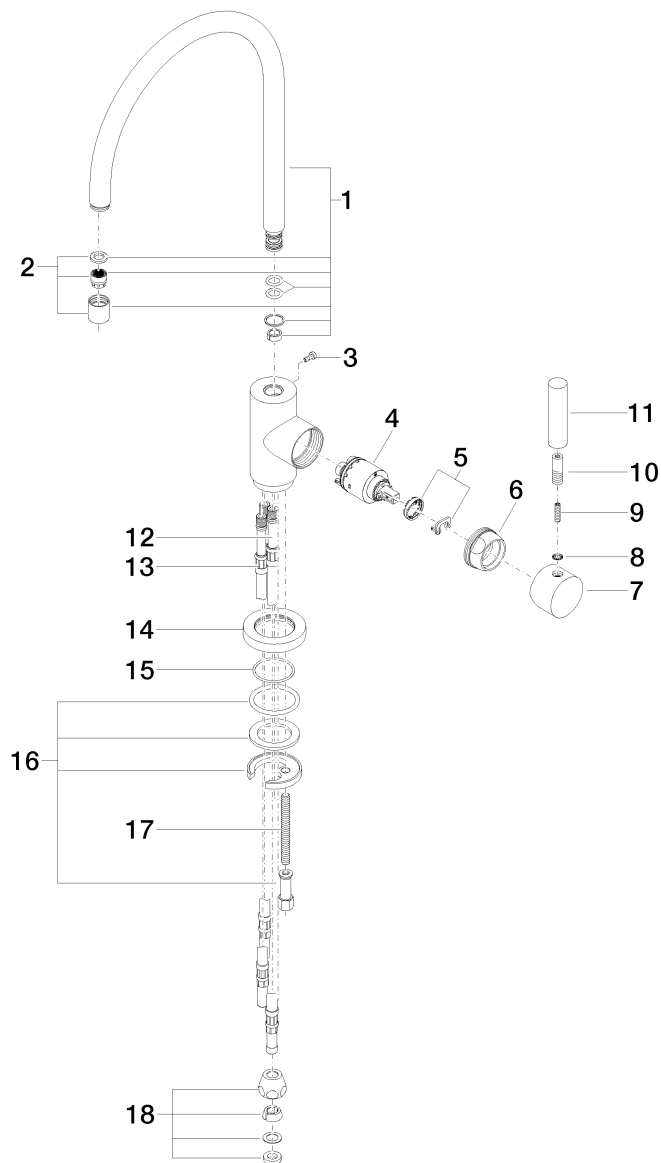

Kitchen

Tara Classic Single-lever mixer

Article number: 33826888ff0010

Product specifications

• 9-1/4" Projection

- Swivel spout 360°
- Areated stream
- Total height 15-3/4"
- Height to aerator/spout outlet 9"
- Single-lever mixer hole diameter 1-3/8"
- 2x 3/8" US flexible supply lines
- Water flow rate limited to max. 1.5 gpm
- low lead compliant

(ADA)

Surfaces

- | | |
|-----------------|-----------------|
| • chrome | 33826888-000010 |
| • matt platinum | 33826888-060010 |
| • platinum | 33826888-080010 |
| • Cyprum | 33826888-490010 |

Exploded assembly drawing

Order quantity

No.	Article number	Name	Installation quantity
1	90282204903ff	spout	1
2	90230102800ff	aerator	1
3	09303005490	screw	1
4	9015050630090	cartridge	1
5	0428101480090	accessories	1
6	092404107ff	nut	1
7	90208804000ff	handle	1
8	09301103290	disc	1
9	09311101090	pin	1
10	092404048ff	nipple	1
11	11170880ff	handle	1
12	0430040640090	hose	1
13	0430040440090	hose	2
14	092810055ff	rosette	1
15	09141003490	seal	1
16	0430110380090	fixing set	1
17	09311101190	pin	1
18	04233004000ff	threaded connector	1