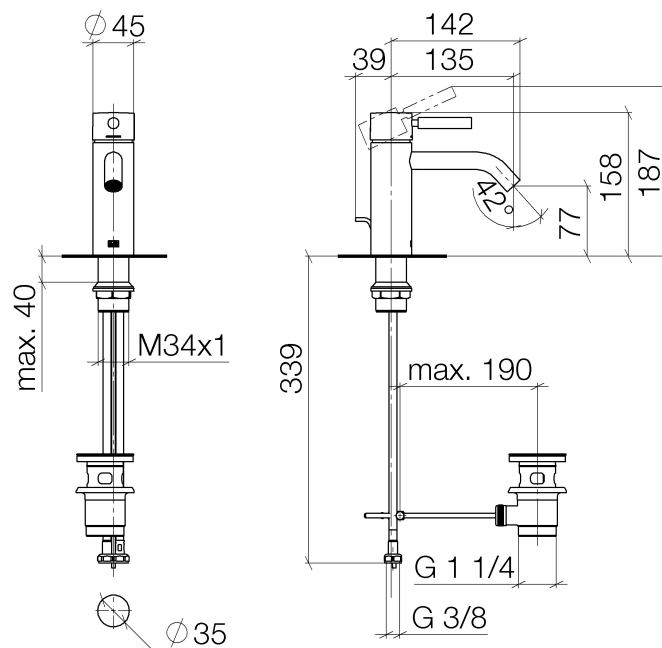

# META Single-lever washbasin mixer 135mm

Article number: 33502660

**Exploded assembly drawing**

## META Single-lever washbasin mixer 135mm

Article number: 33502660

### Order quantity

No.	Article number	Name	Installation quantity
1	90206600200ff	handle	1
2	092830041ff	cover	1
3	09141009190	seal	1
4	09240426690	nut	1
5	9015050440090	cartridge	1
6	093109110ff	pull-rod	1
7	90110620700ff	spout	1
8	0423100440790	fixing set	1
9	0430041000090	hose	2
10	04110100100ff	pop-up waste	1

# META Single-lever washbasin mixer 135mm

Article number: 33502660