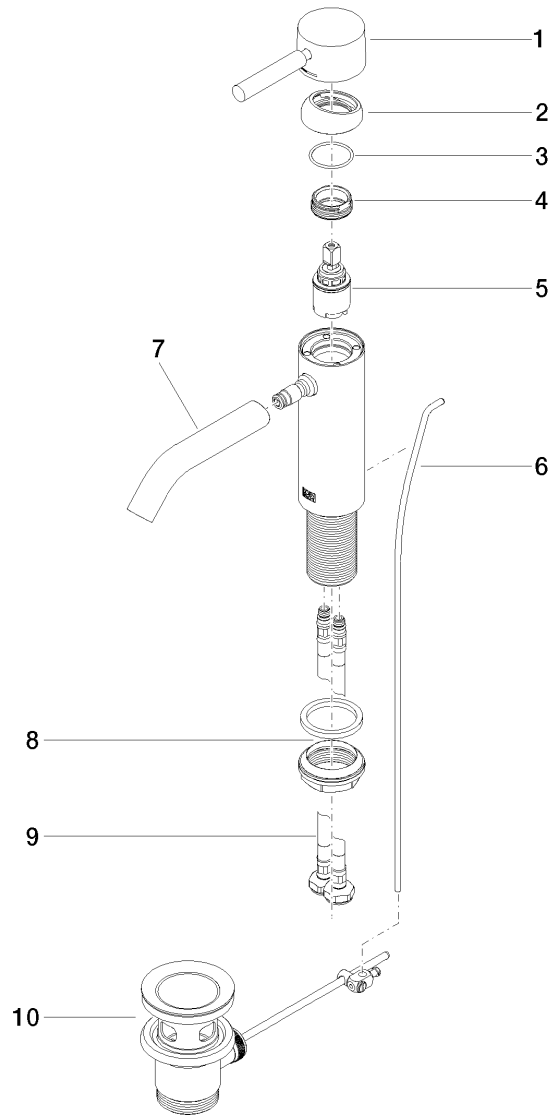

# META Single-lever washbasin mixer 135mm

Article number: 33502660

**Exploded assembly drawing**

## META Single-lever washbasin mixer 135mm

Article number: 33502660

### Order quantity

No.	Article number	Name	Installation quantity
1	90206600200ff	handle	1
2	092830041ff	cover	1
3	09141009190	seal	1
4	09240426690	nut	1
5	9015050440090	cartridge	1
6	093109110ff	pull-rod	1
7	90110620700ff	spout	1
8	0423100440790	fixing set	1
9	0430041000090	hose	2
10	04110100100ff	pop-up waste	1

# META Single-lever washbasin mixer 135mm

Article number: 33502660